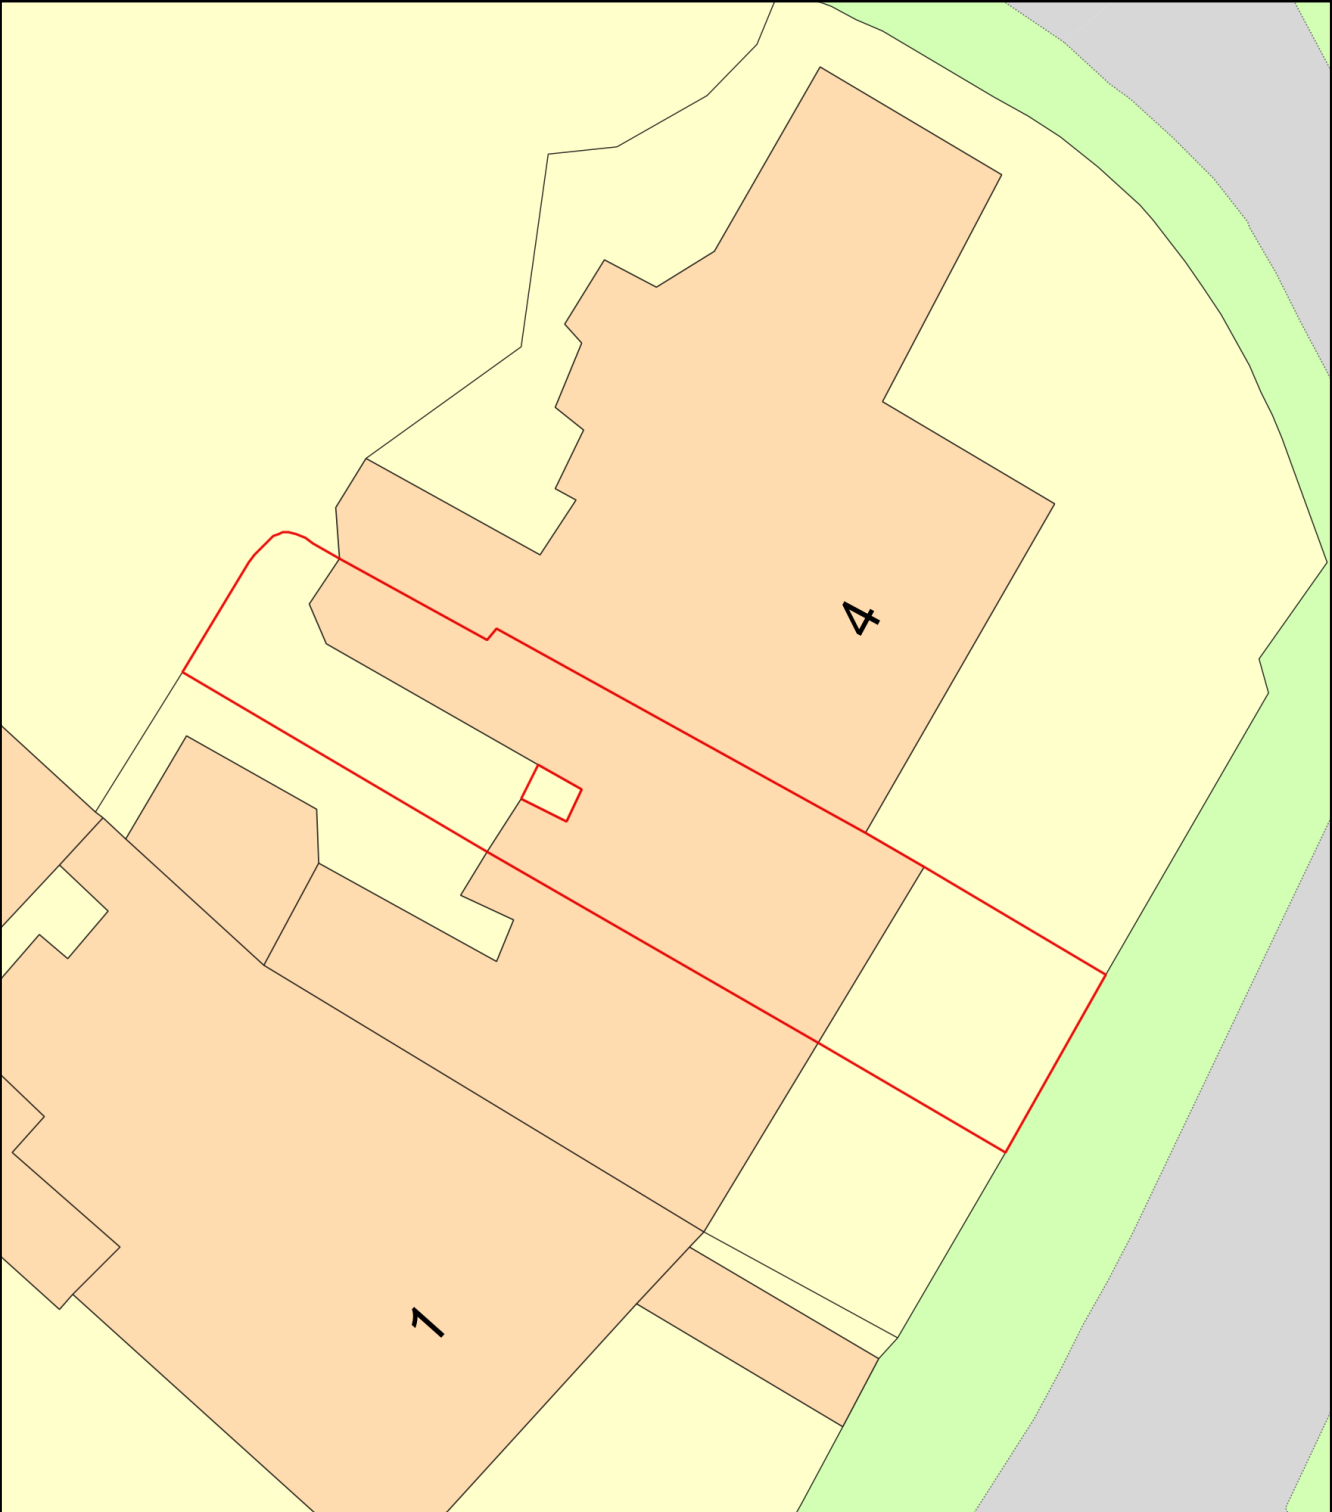

Site Plan

Plan Produced for: Aimery de Malet Roquefort

Date Produced: 13 Feb 2024

Plan Reference Number: TQRQM24044194504472

Scale: 1:200 @ A4