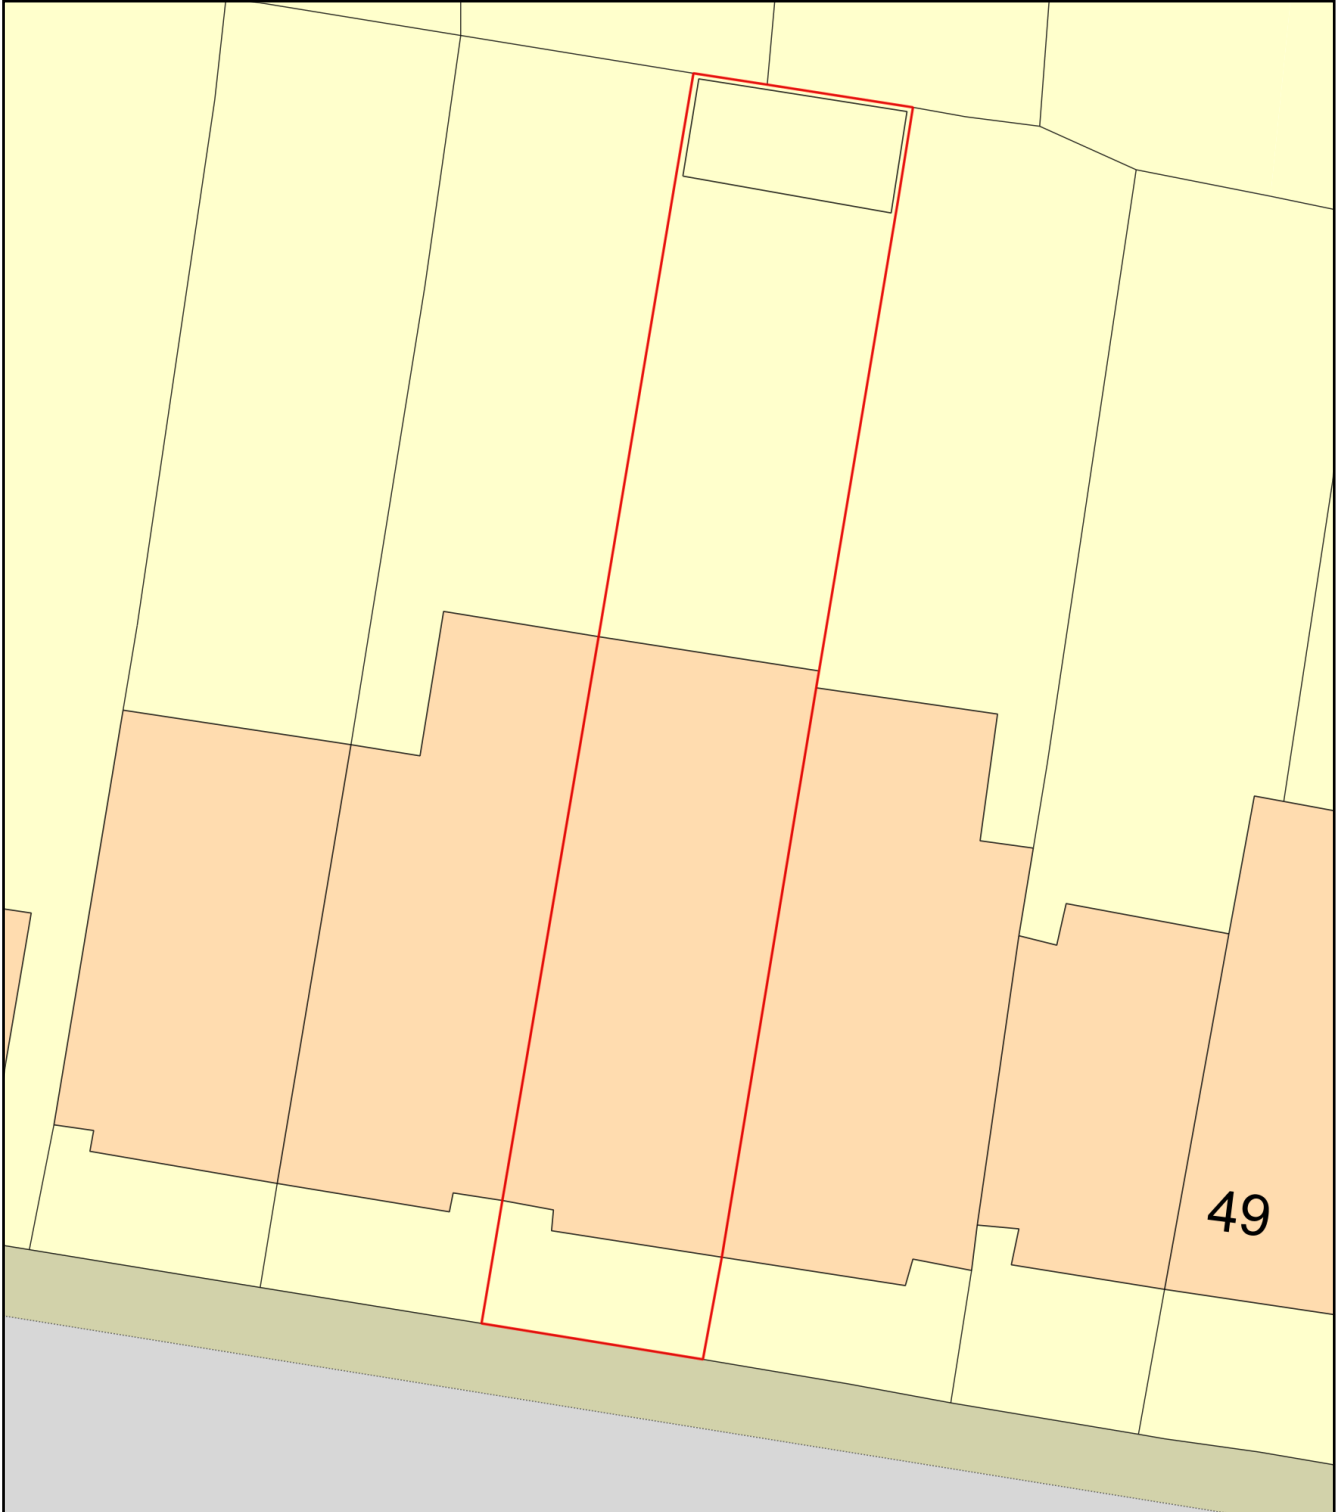

Site Plan - Flat 1, 43 Denning Rd, London NW3 1ST

Plan Produced for: Lucia Pflucker Architecture

Date Produced: 24 Jan 2024

Plan Reference Number: TQRQM24024133033584

Scale: 1:200 @ A4