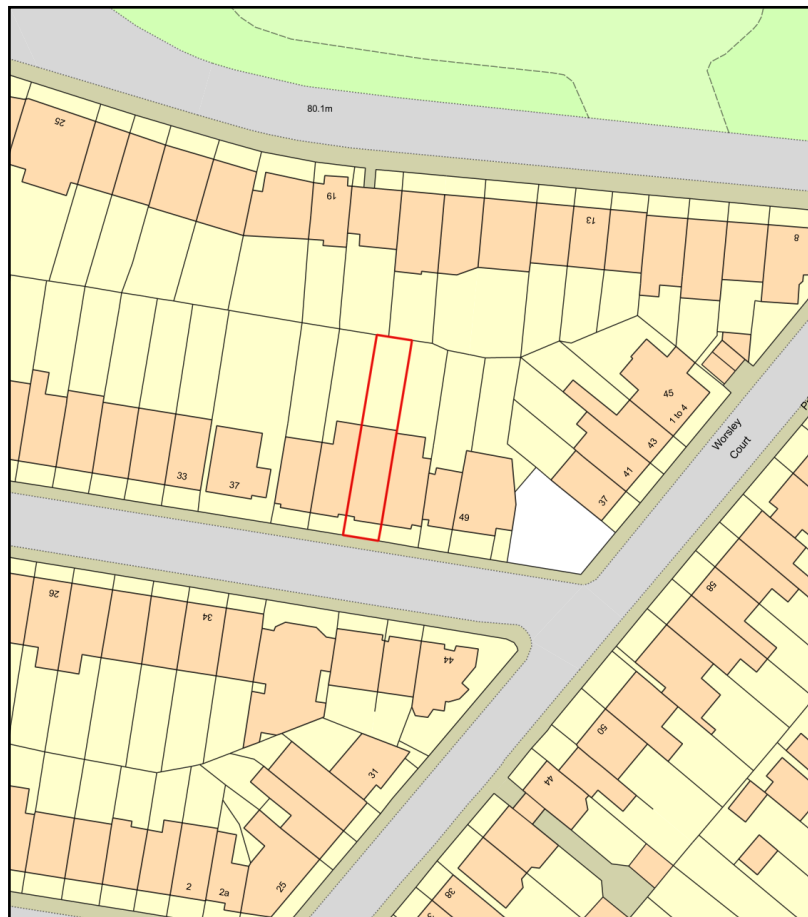

Location Plan - Flat 1, 43 Denning Rd, London NW3 1ST

Plan Produced for: Lucia Pflucker Architecture
Date Produced: 24 Jan 2024
Plan Reference Number: TQRQM24024132749726
Scale: 1:1250 @ A4