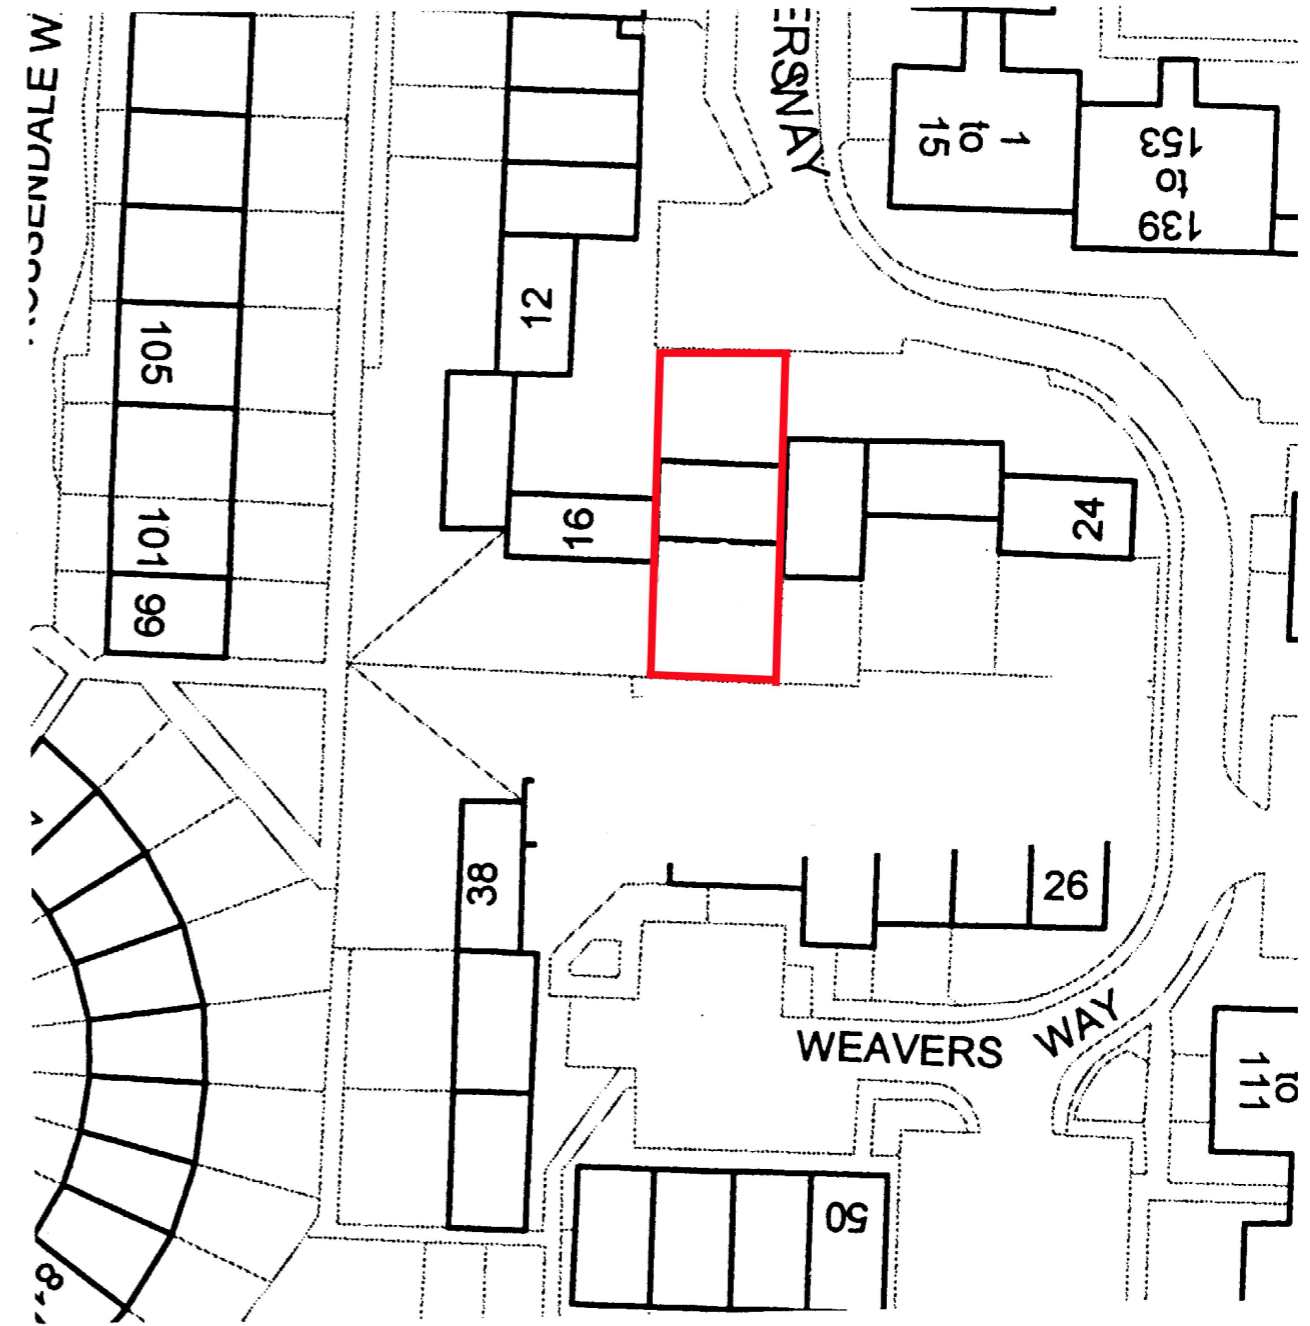

LOCATION PLAN 1:1250

SITE PLAN 1:500

ckcdesign^{td}

28 Bromley Gardens BR2 0ET
 TEL: +44 (0)7943 328270
 E-MAIL: info@ckcdesign.co.uk
 WEB: www.ckcdesign.co.uk

18 WEAVERS WAY
 LONDON
 NW1 0XE

LOCATION PLAN
 SITE PLAN

Date	JUL 23	Scale	
Drawn by	CH		
Drawing No.	2302/EX00	Rev	