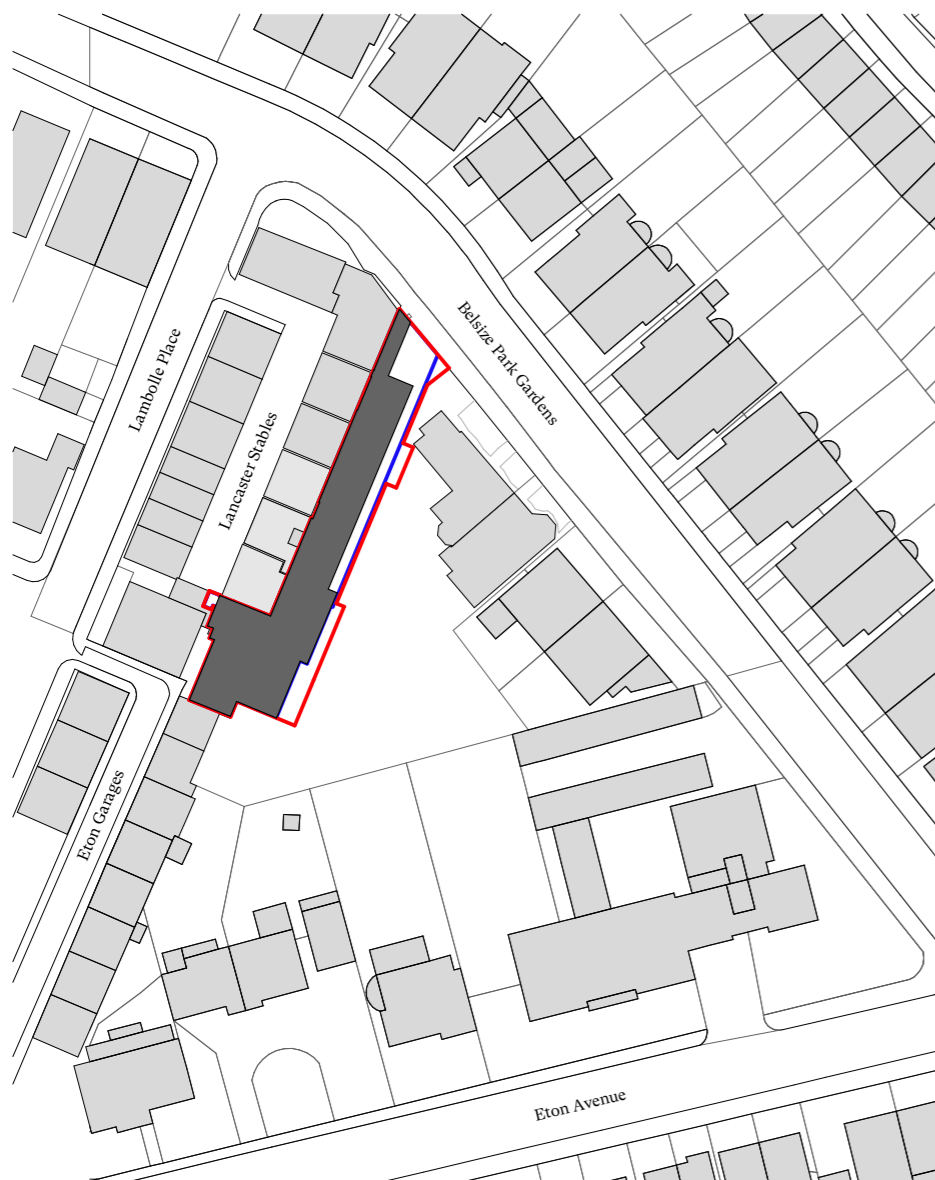

Notes:

Mapping contents © Crown copyright and database rights 2023 Ordnance Survey 100035207

A Proposed Location Plan
(GA) 000 Scale 1:1250

Mapping contents © Crown copyright and database rights 2023 Ordnance Survey 100035207

B Proposed Site Plan
(GA) 000 Scale 1:500

Rev	Date	Issue	Drawn	Check
B	08/02/2024	Re-issued for Planning	SC	RD
A	08/12/2023	Issued to Consultants for Coordination	SC	RD
-	14/08/2023	Planning	SC	RD

CDC Studio

Date : 14/08/23
Scale @ A3 : 1:1250, 1:500

Drawing Title :
Proposed Location and Site Plan

Drawing No. : 4279 CDC XX RL DR A (GA) 000
Rev. : B