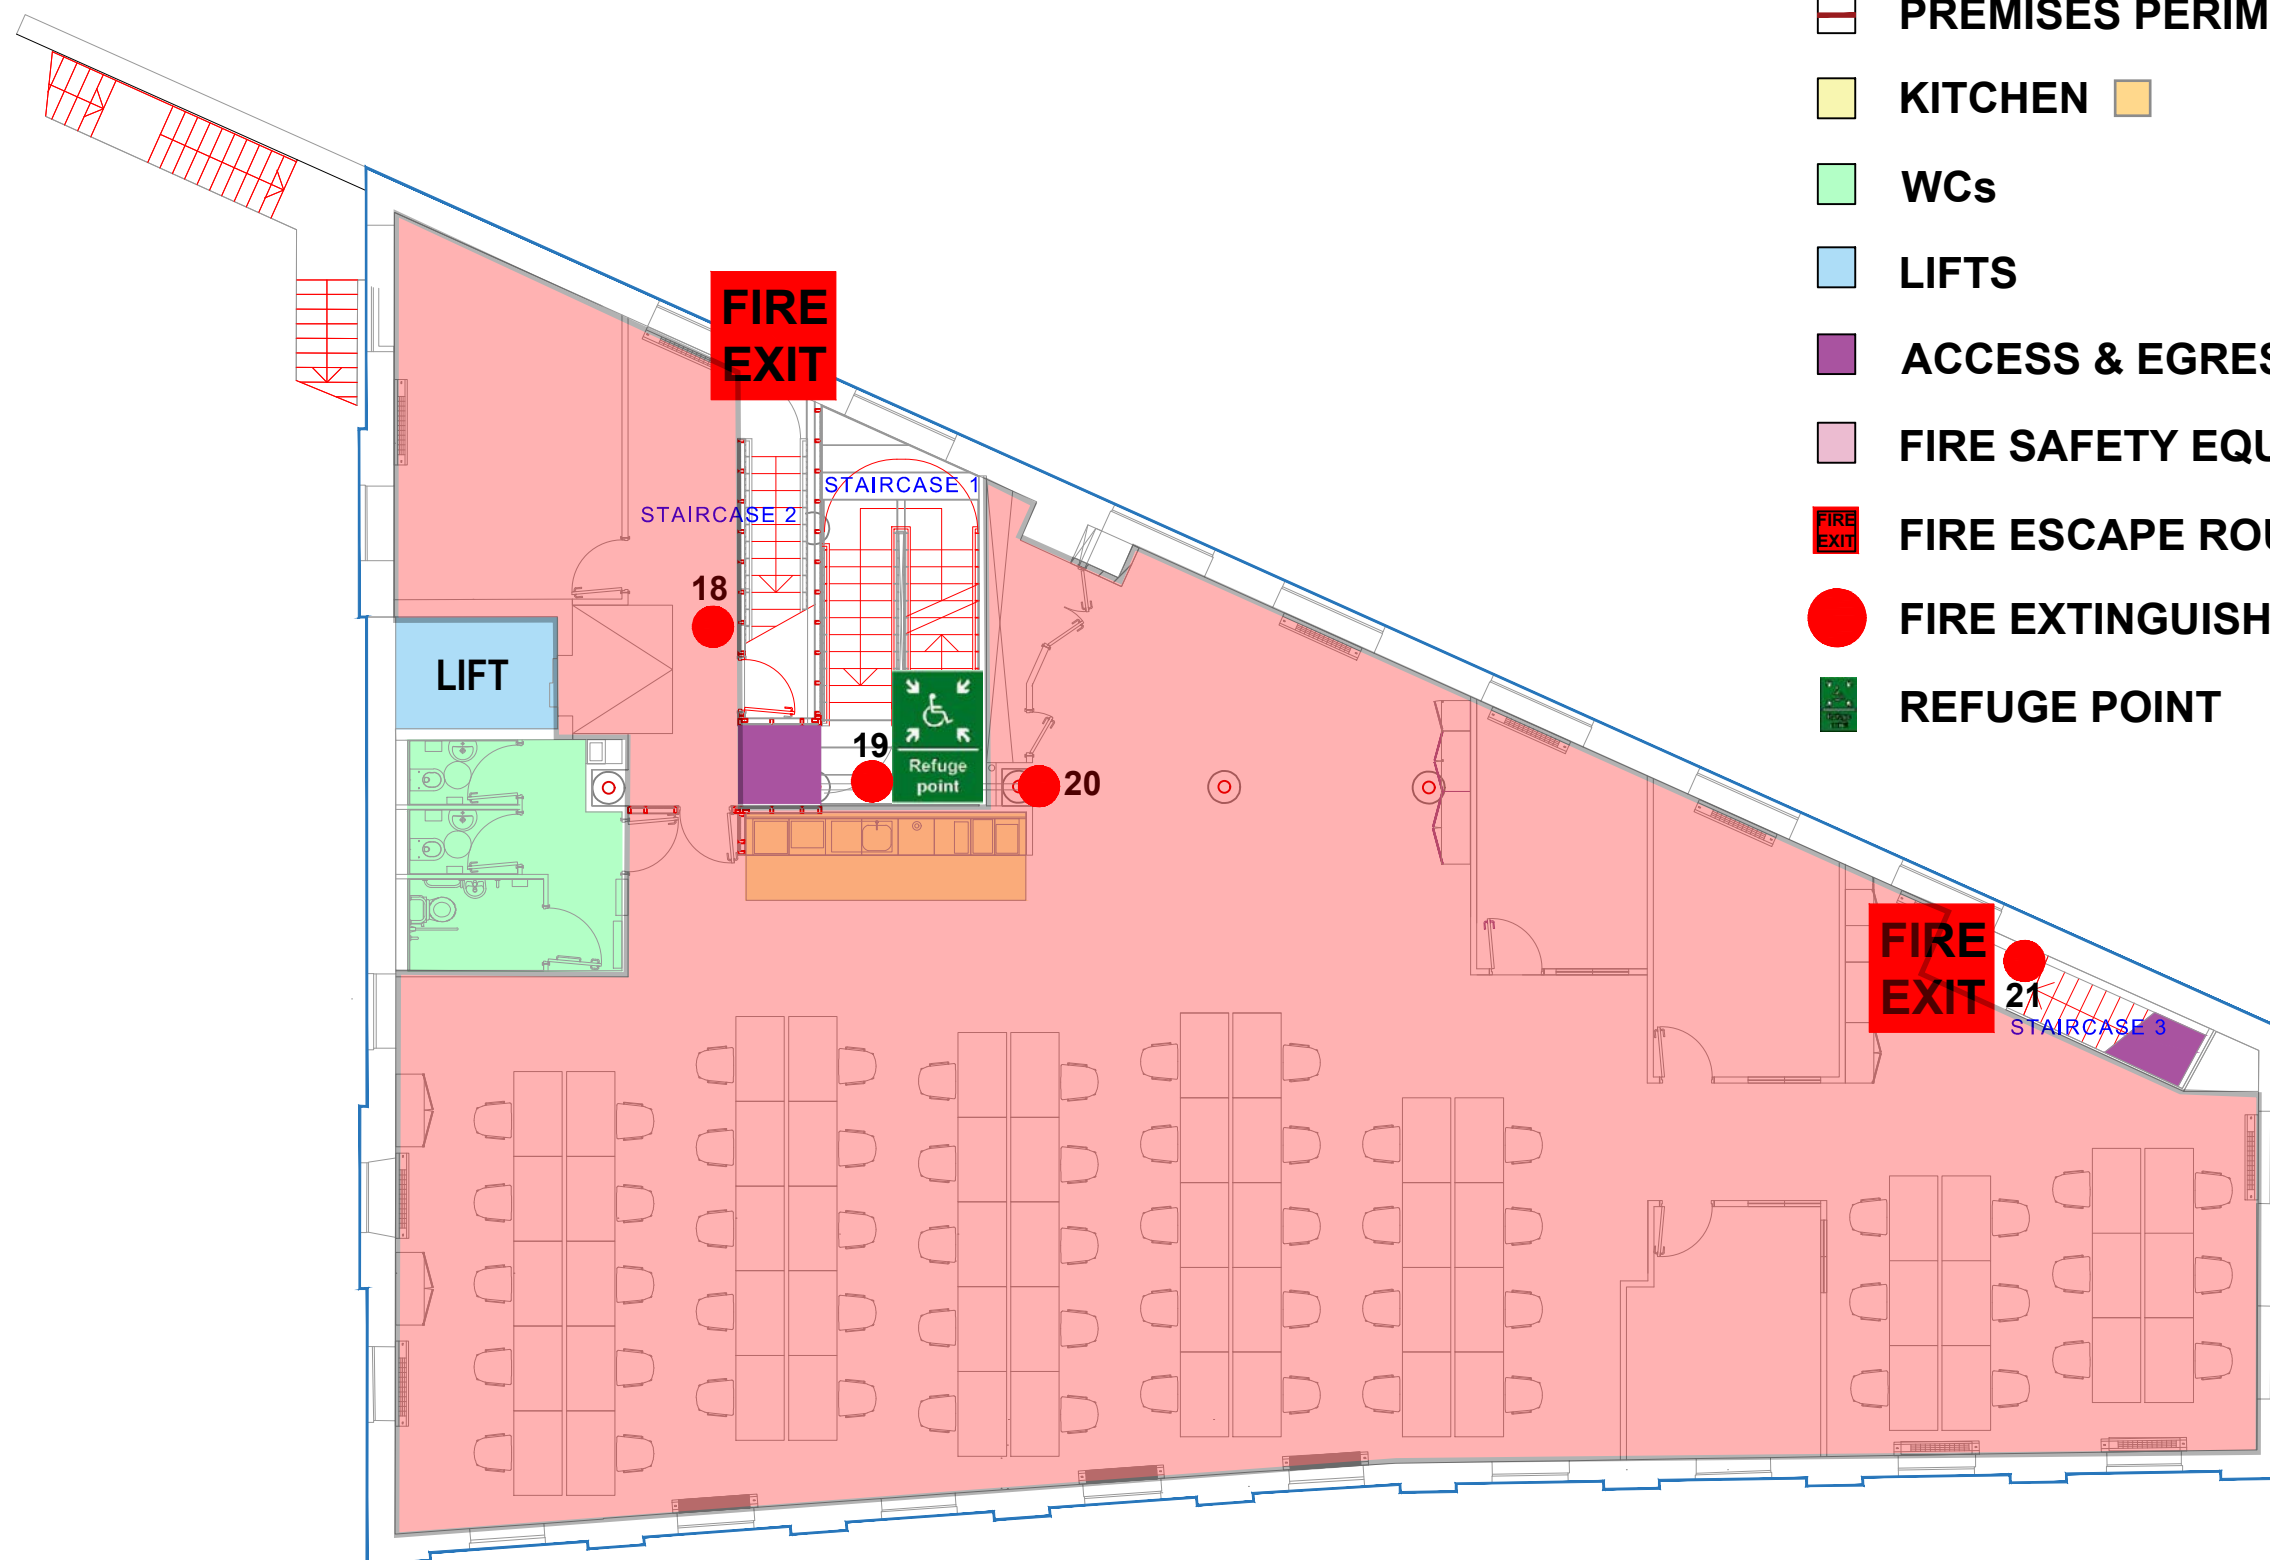

VIACOM - ELEPHANT HOUSE COURTYARD
ALCOHOL LICENSE APPLICATION

KEY

-  BUILDING BOUNDARY
-  PREMISES PERIMETER
-  KITCHEN
-  WCs
-  LIFTS
-  ACCESS & EGRESS
-  FIRE SAFETY EQUIPMENT
-  FIRE ESCAPE ROUTES
-  FIRE EXTINGUISHER

**VIACOM - ELEPHANT HOUSE 1ST FLOOR
ALCOHOL LICENSE APPLICATION**

KEY

-  BUILDING BOUNDARY
-  PREMISES PERIMETER
-  KITCHEN
-  WCs
-  LIFTS
-  ACCESS & EGRESS
-  FIRE SAFETY EQUIPMENT
-  FIRE ESCAPE ROUTES
-  FIRE EXTINGUISHER
-  REFUGE POINT

MOVABLE FURNITURE LAYOUT