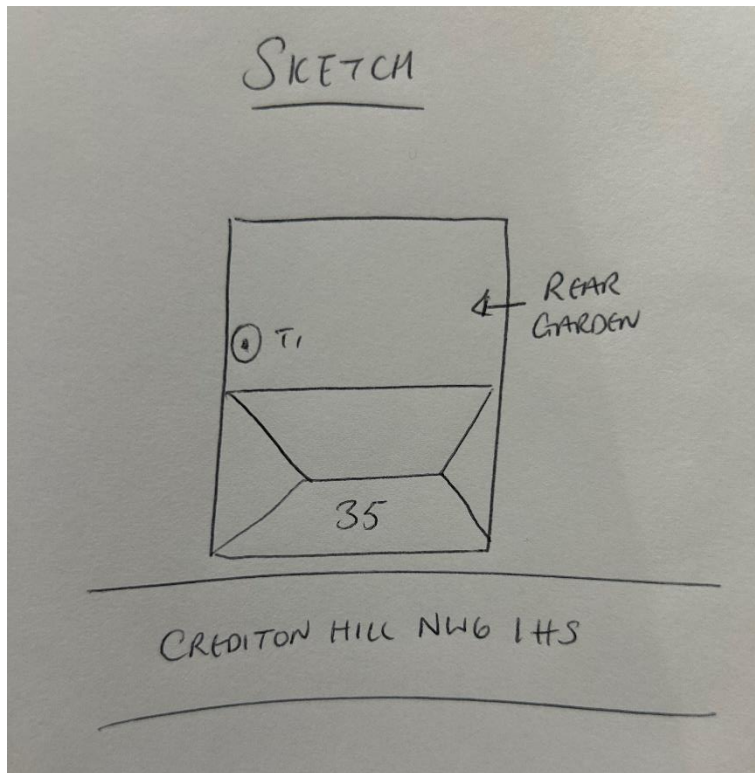

35 Crediton Hill NW6 1HS

T1: Cherry (dead): Fell to as close to ground level as possible