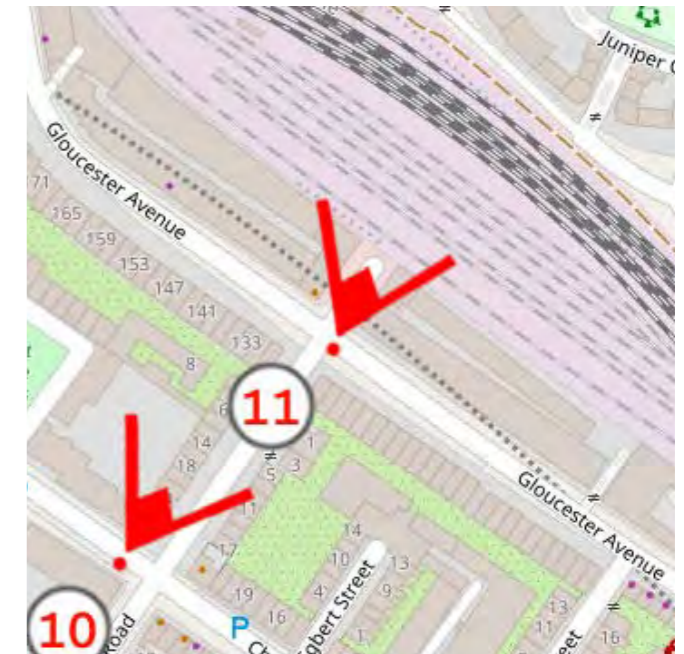

100 Chalk Farm Road  
Camden  
January 2024

© AVR LONDON

1.6 m above ground

13:51 20 July 2023