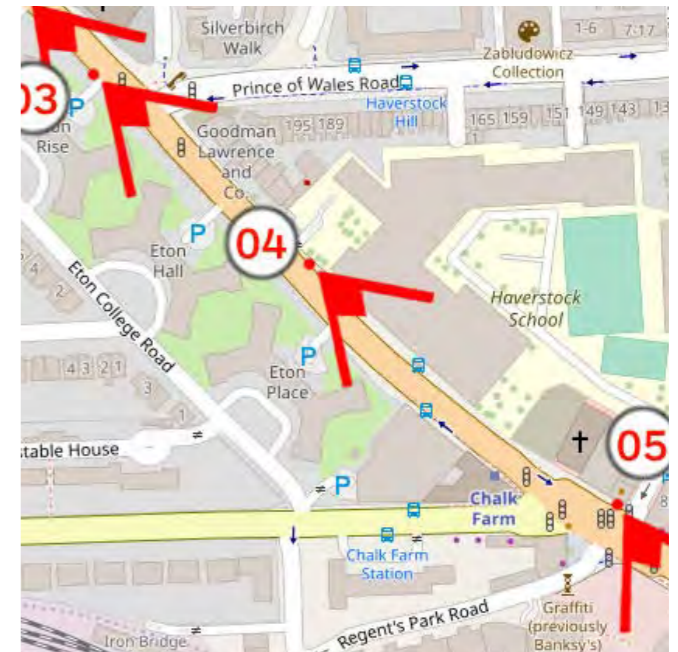

100 Chalk Farm Road
Camden
January 2024

© AVR LONDON

1.6 m above ground

15:00 20 July 2023