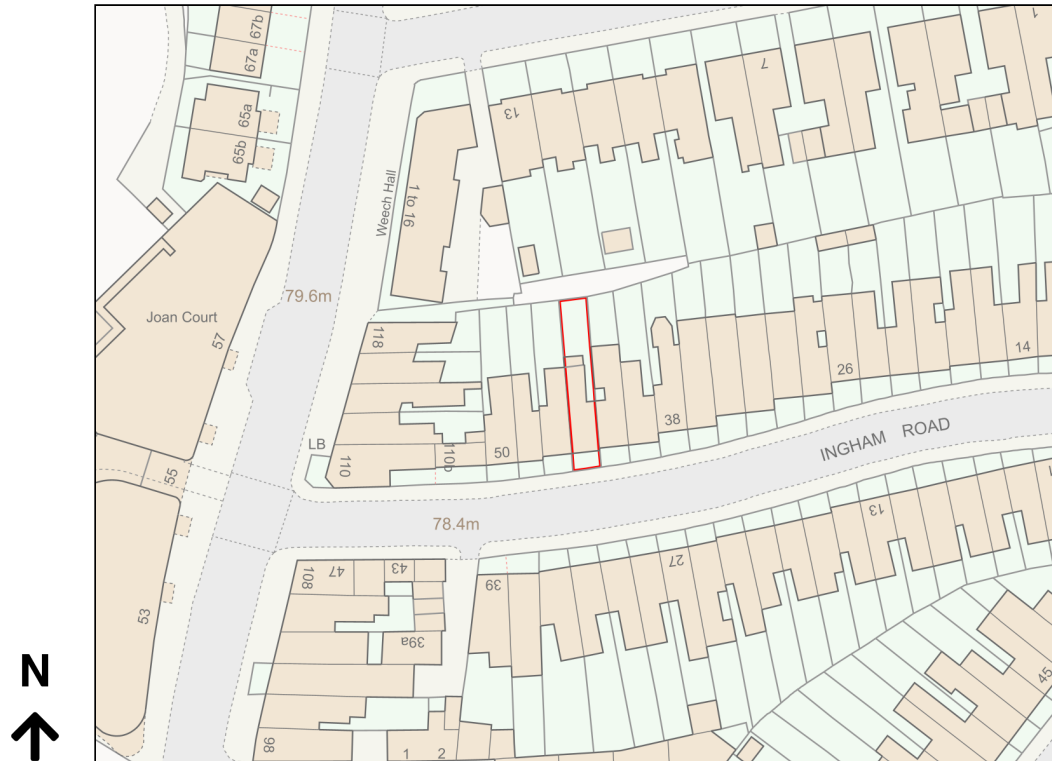

# Location Plan

Site Address: 44, Ingham Road, London, NW6 1DE

Date Produced: 04-Feb-2024

Scale: 1:1250 @A4

Planning Portal Reference: PP-12776232v1