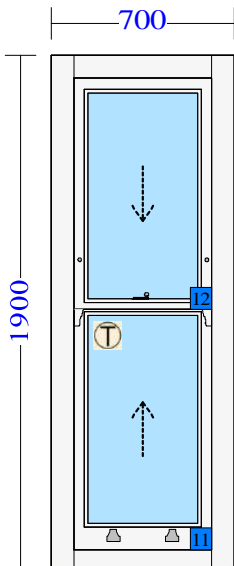

REF.	SIZE (WxH)	QTY	DESCRIPTION	PRICE	TOTAL
------	------------	-----	-------------	-------	-------

2 W.01 - FRONT BEDROOM 1270x1900mm
2 - MIDDLE
BAY/CONSERVATION
RANGE BOX SASH
WINDOW

1 PRODUCT VIEWED FROM OUTSIDE

Conservation Box Sash Window
Accoya/Red Grandis Frame/Sapele Cill
Glass: 4 Clear / 8 / 4 Clear Low E (12)
Glass: 4T Clear / 8 / 4T Clear Low E (11)
Gas - Krypton
Spacer - Black
Hardware: Polished Chrome Hardware Kit -
NHK-CL-PC
Polished Chrome Pulleys
Polished Chrome Narrow Hook Fastener - Locking
with key
Polished Chrome Curved Neck Sash Lift
Polished Chrome Secure Stop
Horn Type: No Horns (11)
Horn Type: Horn Detail A - Ogee (12)
Profile - Ovolo
White Weatherseal
Window Board Groove - 25mm
Paint Outside & Inside: Factory Spray Finish
Paint Outside & Inside: White (RAL 9016)

3 W.02 & 03 - FRONT
BEDROOM 2 - BAY
SIDES/CONSERVATION
RANGE BOX SASH
WINDOW - INCLUDES
BAY POSTS

2 PRODUCT VIEWED FROM OUTSIDE

Conservation Box Sash Window
Accoya/Red Grandis Frame/Sapele Cill
Glass: 4 Clear / 8 / 4 Clear Low E (12)
Glass: 4T Clear / 8 / 4T Clear Low E (11)
Gas - Krypton
Spacer - Black
Hardware: Polished Chrome Hardware Kit -
NHK-CL-PC
Polished Chrome Pulleys
Polished Chrome Narrow Hook Fastener - Locking
with key
Polished Chrome Curved Neck Sash Lift
Polished Chrome Secure Stop
Horn Type: No Horns (11)
Horn Type: Horn Detail A - Ogee (12)
Profile - Ovolo
White Weatherseal
Window Board Groove - 25mm
Paint Outside & Inside: Factory Spray Finish
Paint Outside & Inside: White (RAL 9016)