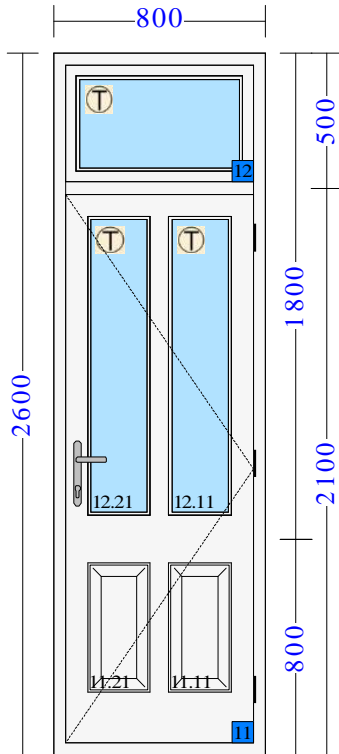

Conservation Box Sash Window
Accoya/Red Grandis Frame/Sapele Cill
Glass: 4T Clear Low E / 8 / 4T OBS
4mm Sand Blasted Obscure
Gas - Krypton
Spacer - Black
Hardware: Polished Chrome Hardware Kit -
NHK-CL-PC
Polished Chrome Pulleys
Polished Chrome Narrow Hook Fastener - Locking
with key
Polished Chrome Curved Neck Sash Lift
Polished Chrome Secure Stop
Horn Type: No Horns (11)
Horn Type: Horn Detail A - Ogee (12)
Profile - Ovolo
White Weatherseal
Window Board Groove - 25mm
Paint Outside & Inside: Factory Spray Finish
Paint Outside & Inside: White (RAL 9016)

5 D.02 - KITCHEN REAR 800x2600mm 1 PRODUCT VIEWED FROM OUTSIDE
DOOR
SET/CONSERVATION
RANGE SINGLE DOOR &
FRANE SET WITH
MULTIPPOINT LOCKING