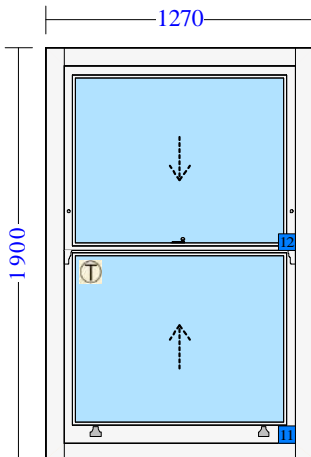

1 D.1 - FRONT BEDROOM 4400x2600mm
 /CONSERVATION RANGE
 FRENCH DOOR SET WITH
 MULTIPOINT LOCKING
 AND SOLID PANELS

1 PRODUCT VIEWED FROM OUTSIDE

Conservation Casement Door
 Accoya/Red Grandis Frame/Sapele Cill
 4T Clear / 8 / 4T Clear Low E
 Gas - Krypton
 Spacer - Black
 R&F/Flat Panel - 42/29mm (11.11/21.11)
 Satin Stainless 102mm Steel Hinges - Radius Corners
 95mm FD Hurricane Master Lock - for slave espag
 (11)
 95mm FD Hurricane Slave Lock (21)
 40-40 Polished Chrome Cylinder
 Straight Lever Handle - Polished Chrome
 Profile - T/L Ovolo
 White Weatherseal
 35mm Cill Extension
 Paint Outside & Inside: Factory Spray Finish
 Paint Outside & Inside: White (RAL 9016)

REF.	SIZE (WxH)	QTY	DESCRIPTION	PRICE	TOTAL
------	------------	-----	-------------	-------	-------

2 W.01 - FRONT BEDROOM 1270x1900mm
2 - MIDDLE
BAY/CONSERVATION
RANGE BOX SASH
WINDOW

1 PRODUCT VIEWED FROM OUTSIDE