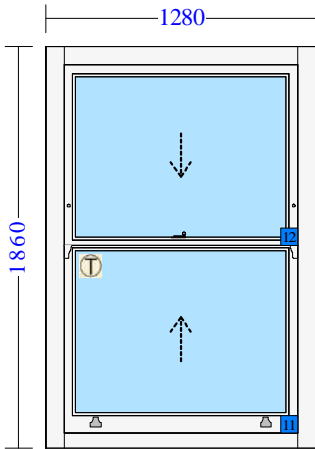

5 D.02 - KITCHEN REAR 800x2600mm 1 PRODUCT VIEWED FROM OUTSIDE
 DOOR
 SET/CONSERVATION
 RANGE SINGLE DOOR &
 FRANE SET WITH
 MULTIPPOINT LOCKING

Conservation Casement Door
 Accoya/Red Grandis Frame/Sapele Cill
 4T Clear / 8 / 4T Clear Low E
 Gas - Krypton
 Spacer - Black
 R&F/Flat Panel - 42/29mm (11.11.11/11.11.21)
 Satin Stainless 102mm Steel Hinges - Radius Corners
 OO Single Hurricane Lock + Keeps
 40-40 Polished Chrome Cylinder
 Straight Lever Handle - Polished Chrome
 Profile - T/L Ovolo
 White Weatherseal
 35mm Cill Extension
 Paint Outside & Inside: Factory Spray Finish
 Paint Outside & Inside: White (RAL 9016)

REF.	SIZE (WxH)	QTY	DESCRIPTION	PRICE	TOTAL
------	------------	-----	-------------	-------	-------

6 W.05 - REAR
 LONGE/CONSERVATION
 RANGE BOX SASH
 WINDOW

1280x1860mm

1 PRODUCT VIEWED FROM OUTSIDE

Conservation Box Sash Window
 Accoya/Red Grandis Frame/Sapele Cill
 Glass: 4 Clear / 8 / 4 Clear Low E (12)
 Glass: 4T Clear / 8 / 4T Clear Low E (11)
 Gas - Krypton
 Spacer - Black
 Hardware: Polished Chrome Hardware Kit -
 NHK-CL-PC
 Polished Chrome Pulleys
 Polished Chrome Narrow Hook Fastener - Locking
 with key
 Polished Chrome Curved Neck Sash Lift
 Polished Chrome Secure Stop
 Horn Type: No Horns (11)
 Horn Type: Horn Detail A - Ogee (12)
 Profile - Ovolo
 White Weatherseal
 Window Board Groove - 25mm
 Paint Outside & Inside: Factory Spray Finish
 Paint Outside & Inside: White (RAL 9016)