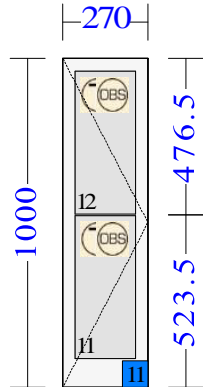

REF.	SIZE (WxH)	QTY	DESCRIPTION	PRICE	TOTAL

10	W.08 - UTILITY ROOM/SMALL	270x1000mm	1	PRODUCT VIEWED FROM OUTSIDE	

CASEMENT TO EXISTING FRAME - SANDBLASTED GLAZING

Casement to existing
4T Clear Low E / 8 / 4T OBS
4mm Sand Blasted Obscure
Gas - Krypton
Hinging - Right hung
Glazing Bar - Horizontal
Paint Outside & Inside: Factory Spray Finish
Paint Outside & Inside: White (RAL 9016)

NETT EXCL. VAT	£
VAT (20%)	£
TOTAL INCL. VAT	£