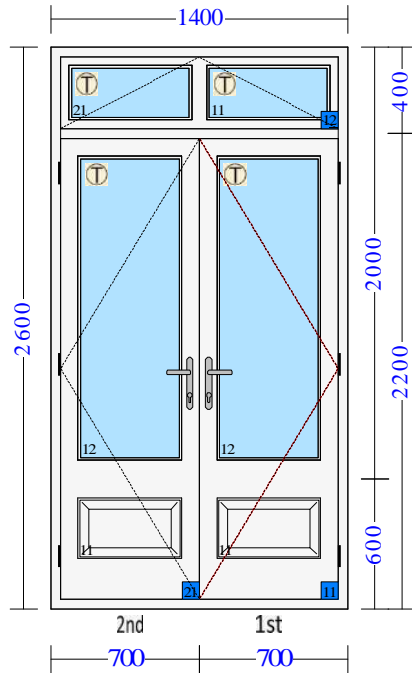

1 D.1 - FRONT BEDROOM 4400x2600mm
 /CONSERVATION RANGE
 FRENCH DOOR SET WITH
 MULTIPOINT LOCKING
 AND SOLID PANELS

1 PRODUCT VIEWED FROM OUTSIDE

Conservation Casement Door
 Accoya/Red Grandis Frame/Sapele Cill
 4T Clear / 8 / 4T Clear Low E
 Gas - Krypton
 Spacer - Black
 R&F/Flat Panel - 42/29mm (11.11/21.11)
 Satin Stainless 102mm Steel Hinges - Radius Corners
 95mm FD Hurricane Master Lock - for slave espag
 (11)
 95mm FD Hurricane Slave Lock (21)
 40-40 Polished Chrome Cylinder
 Straight Lever Handle - Polished Chrome
 Profile - T/L Ovolo
 White Weatherseal
 35mm Cill Extension
 Paint Outside & Inside: Factory Spray Finish
 Paint Outside & Inside: White (RAL 9016)

REF.	SIZE (WxH)	QTY	DESCRIPTION	PRICE	TOTAL
------	------------	-----	-------------	-------	-------

2 W.01 - FRONT BEDROOM 1270x1900mm
2 - MIDDLE
BAY/CONSERVATION
RANGE BOX SASH
WINDOW

1 PRODUCT VIEWED FROM OUTSIDE

REF.	SIZE (WxH)	QTY	DESCRIPTION	PRICE	TOTAL
------	------------	-----	-------------	-------	-------

10	W.08 - UTILITY ROOM/SMALL	270x1000mm	1	PRODUCT VIEWED FROM OUTSIDE	
-----------	---------------------------	------------	---	-----------------------------	--