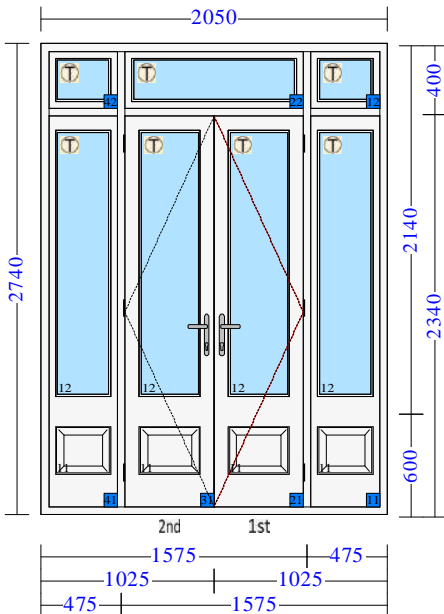

Conservation Casement Door
Accoya/Red Grandis Frame/Sapele Cill
4T Clear / 8 / 4T Clear Low E
Gas - Krypton
Spacer - Black
R&F/Flat Panel - 42/29mm (11.11/21.11/31.11/41.11)
Satin Stainless 102mm Steel Hinges - Radius Corners
95mm FD Hurricane Master Lock - for slave espag
(21)
95mm FD Hurricane Slave Lock (31)
40-40 Polished Chrome Cylinder
Straight Lever Handle - Polished Chrome
Profile - T/L Ovolo
White Weatherseal
35mm Cill Extension
Paint Outside & Inside: Factory Spray Finish
Paint Outside & Inside: White (RAL 9016)