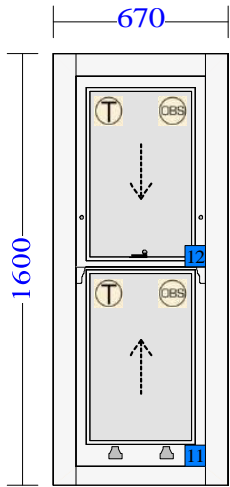

REF.	SIZE (WxH)	QTY	DESCRIPTION	PRICE	TOTAL
------	------------	-----	-------------	-------	-------

2 W.01 - FRONT BEDROOM 1270x1900mm
2 - MIDDLE
BAY/CONSERVATION
RANGE BOX SASH
WINDOW

1 PRODUCT VIEWED FROM OUTSIDE

3 W.02 & 03 - FRONT
BEDROOM 2 - BAY
SIDES/CONSERVATION
RANGE BOX SASH
WINDOW - INCLUDES
BAY POSTS

2 PRODUCT VIEWED FROM OUTSIDE

Conservation Box Sash Window
Accoya/Red Grandis Frame/Sapele Cill
Glass: 4 Clear / 8 / 4 Clear Low E (12)
Glass: 4T Clear / 8 / 4T Clear Low E (11)
Gas - Krypton
Spacer - Black
Hardware: Polished Chrome Hardware Kit -
NHK-CL-PC
Polished Chrome Pulleys
Polished Chrome Narrow Hook Fastener - Locking
with key
Polished Chrome Curved Neck Sash Lift
Polished Chrome Secure Stop
Horn Type: No Horns (11)
Horn Type: Horn Detail A - Ogee (12)
Profile - Ovolo
White Weatherseal
Window Board Groove - 25mm
Paint Outside & Inside: Factory Spray Finish
Paint Outside & Inside: White (RAL 9016)

REF.	SIZE (WxH)	QTY	DESCRIPTION	PRICE	TOTAL
------	------------	-----	-------------	-------	-------

4 W.04 - BATHROOM - 670x1600mm 1 PRODUCT VIEWED FROM OUTSIDE
 SANDBLASTED
 GLAZING/CONSERVATIO
 N RANGE BOX SASH
 WINDOW

REF.	SIZE (WxH)	QTY	DESCRIPTION	PRICE	TOTAL
------	------------	-----	-------------	-------	-------

10	W.08 - UTILITY ROOM/SMALL	270x1000mm	1	PRODUCT VIEWED FROM OUTSIDE	
-----------	---------------------------	------------	---	-----------------------------	--