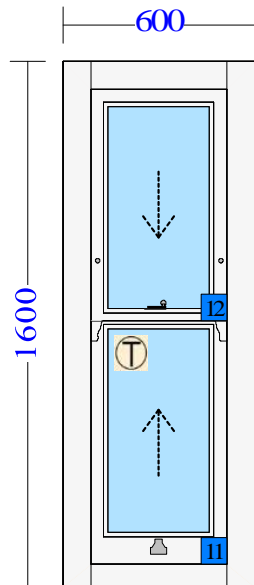

7 D.03 - REAR LOUNGE
 /FRENCH DOOR SET
 WITH MULTIPOINT
 LOCKING

2050x2740mm

1 PRODUCT VIEWED FROM OUTSIDE

Conservation Casement Door
 Accoya/Red Grandis Frame/Sapele Cill
 4T Clear / 8 / 4T Clear Low E
 Gas - Krypton
 Spacer - Black
 R&F/Flat Panel - 42/29mm (11.11/21.11/31.11/41.11)
 Satin Stainless 102mm Steel Hinges - Radius Corners
 95mm FD Hurricane Master Lock - for slave espag
 (21)
 95mm FD Hurricane Slave Lock (31)
 40-40 Polished Chrome Cylinder
 Straight Lever Handle - Polished Chrome
 Profile - T/L Ovolo
 White Weatherseal
 35mm Cill Extension
 Paint Outside & Inside: Factory Spray Finish
 Paint Outside & Inside: White (RAL 9016)

REF.	SIZE (WxH)	QTY	DESCRIPTION	PRICE	TOTAL
------	------------	-----	-------------	-------	-------

8 W.06 -
STUDY/CONSERVATION
RANGE BOX SASH
WINDOW

600x1600mm

1 PRODUCT VIEWED FROM OUTSIDE

Conservation Box Sash Window
Accoya/Red Grandis Frame/Sapele Cill
Glass: 4 Clear / 8 / 4 Clear Low E (12)
Glass: 4T Clear / 8 / 4T Clear Low E (11)
Gas - Krypton
Spacer - Black
Hardware: Polished Chrome Hardware Kit -
NHK-CL-PC
Polished Chrome Pulleys
Polished Chrome Narrow Hook Fastener - Locking
with key
Polished Chrome Curved Neck Sash Lift
Polished Chrome Secure Stop
Horn Type: No Horns (11)
Horn Type: Horn Detail A - Ogee (12)
Profile - Ovolo
White Weatherseal
Window Board Groove - 25mm
Paint Outside & Inside: Factory Spray Finish
Paint Outside & Inside: White (RAL 9016)