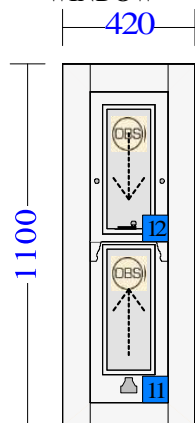

Conservation Box Sash Window
Accoya/Red Grandis Frame/Sapele Cill
Glass: 4T Clear Low E / 8 / 4T OBS
4mm Sand Blasted Obscure
Gas - Krypton
Spacer - Black
Hardware: Polished Chrome Hardware Kit -
NHK-CL-PC
Polished Chrome Pulleys
Polished Chrome Narrow Hook Fastener - Locking
with key
Polished Chrome Curved Neck Sash Lift
Polished Chrome Secure Stop
Horn Type: No Horns (11)
Horn Type: Horn Detail A - Ogee (12)
Profile - Ovolo
White Weatherseal
Window Board Groove - 25mm
Paint Outside & Inside: Factory Spray Finish
Paint Outside & Inside: White (RAL 9016)