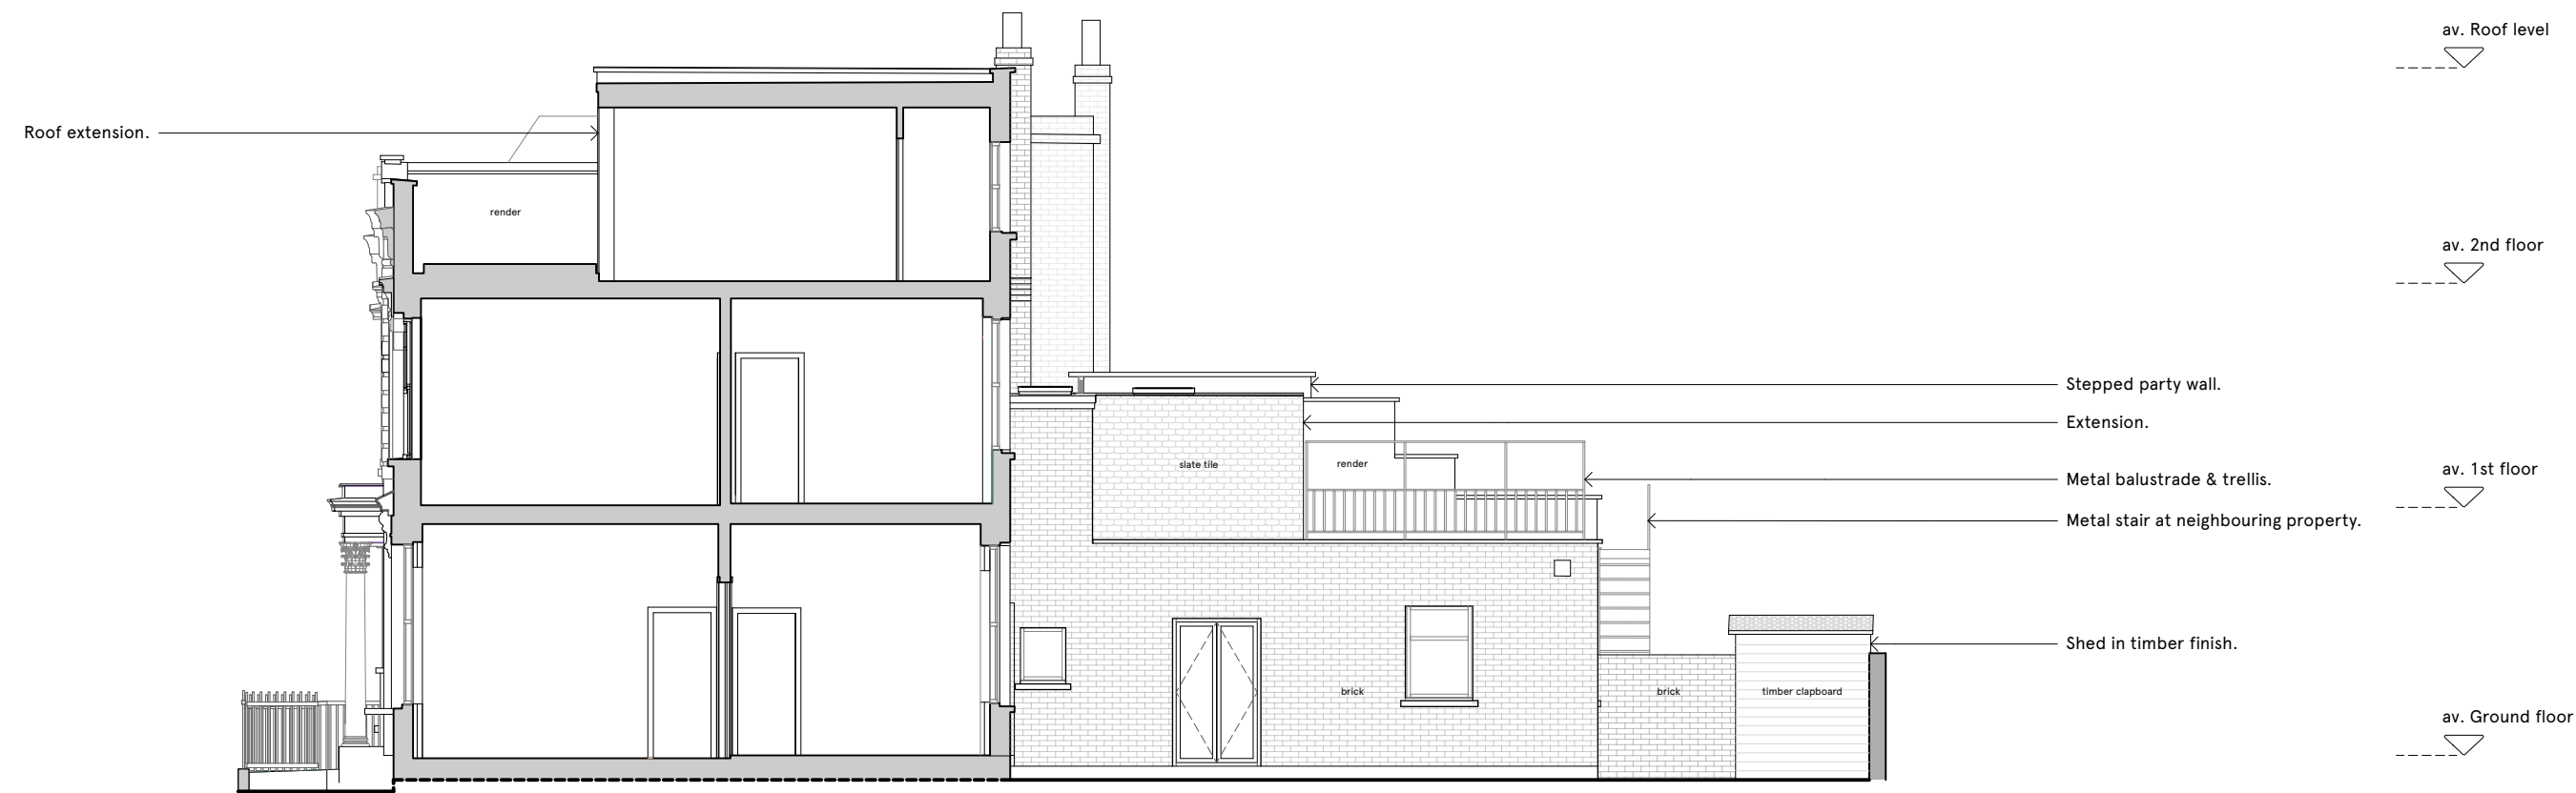

1 Plan key

ISSUE	DATE	REVISION
PL01	31/01/2024	Issued for Planning.

PROJECT	27 Willes Road, London, NW5 3DT		PROJECT #	2305
CLIENT	Handler & Salerno		DATE #	18/10/2023
			SCALE @ A3	1:100
DWG	Existing Section A-A		DRAWN	BK
			CHKD	PB
			REVISION	PL01

PLANNING