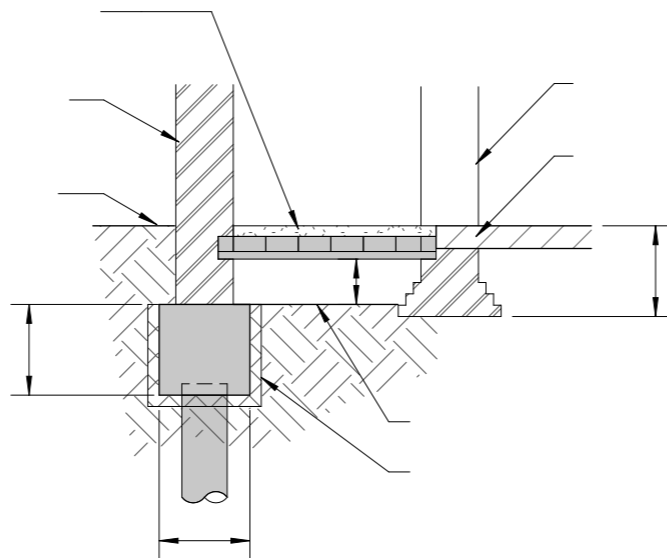

/REGENCY HDT/

LEGEND

- C.D.M to walls to full height.
- C.D.M. to floors.
- Perimeter Drain.
- Horizontal D.P.C.
- Vertical D.P.C.

 wwaattermaann