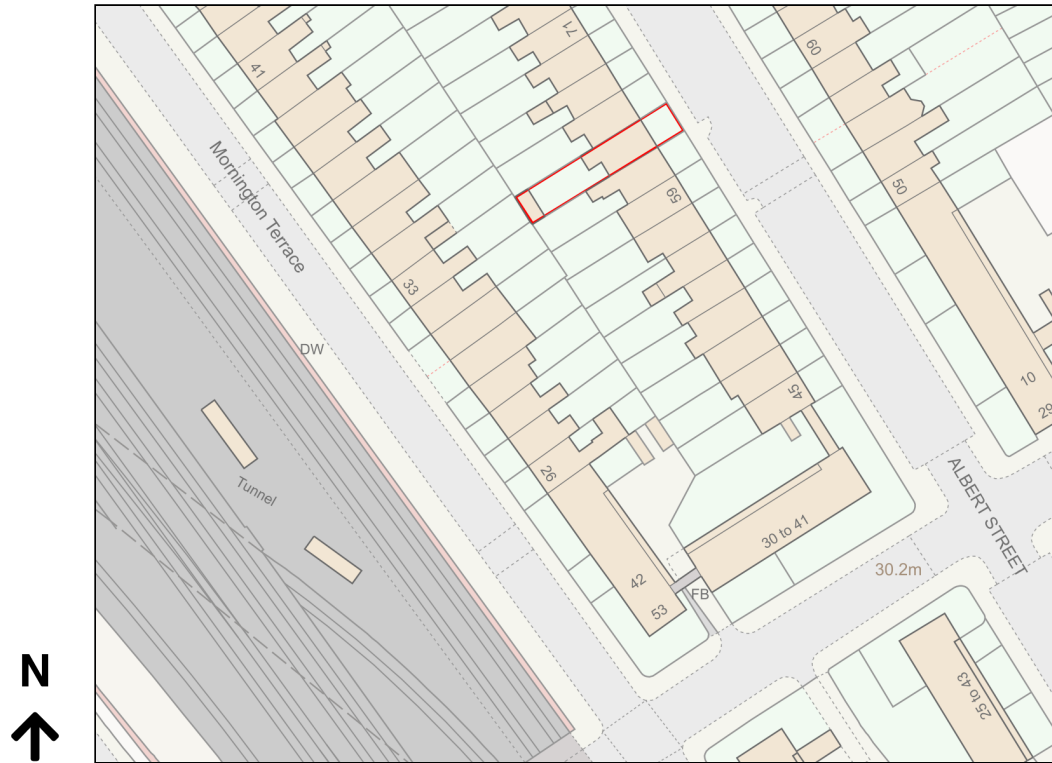

Location Plan

Site Address: Flat Basement And Ground Floor, 63, Albert Street, London, NW1 7LX

Date Produced: 30-Jan-2024

Scale: 1:1250 @A4

Planning Portal Reference: PP-12675755v1