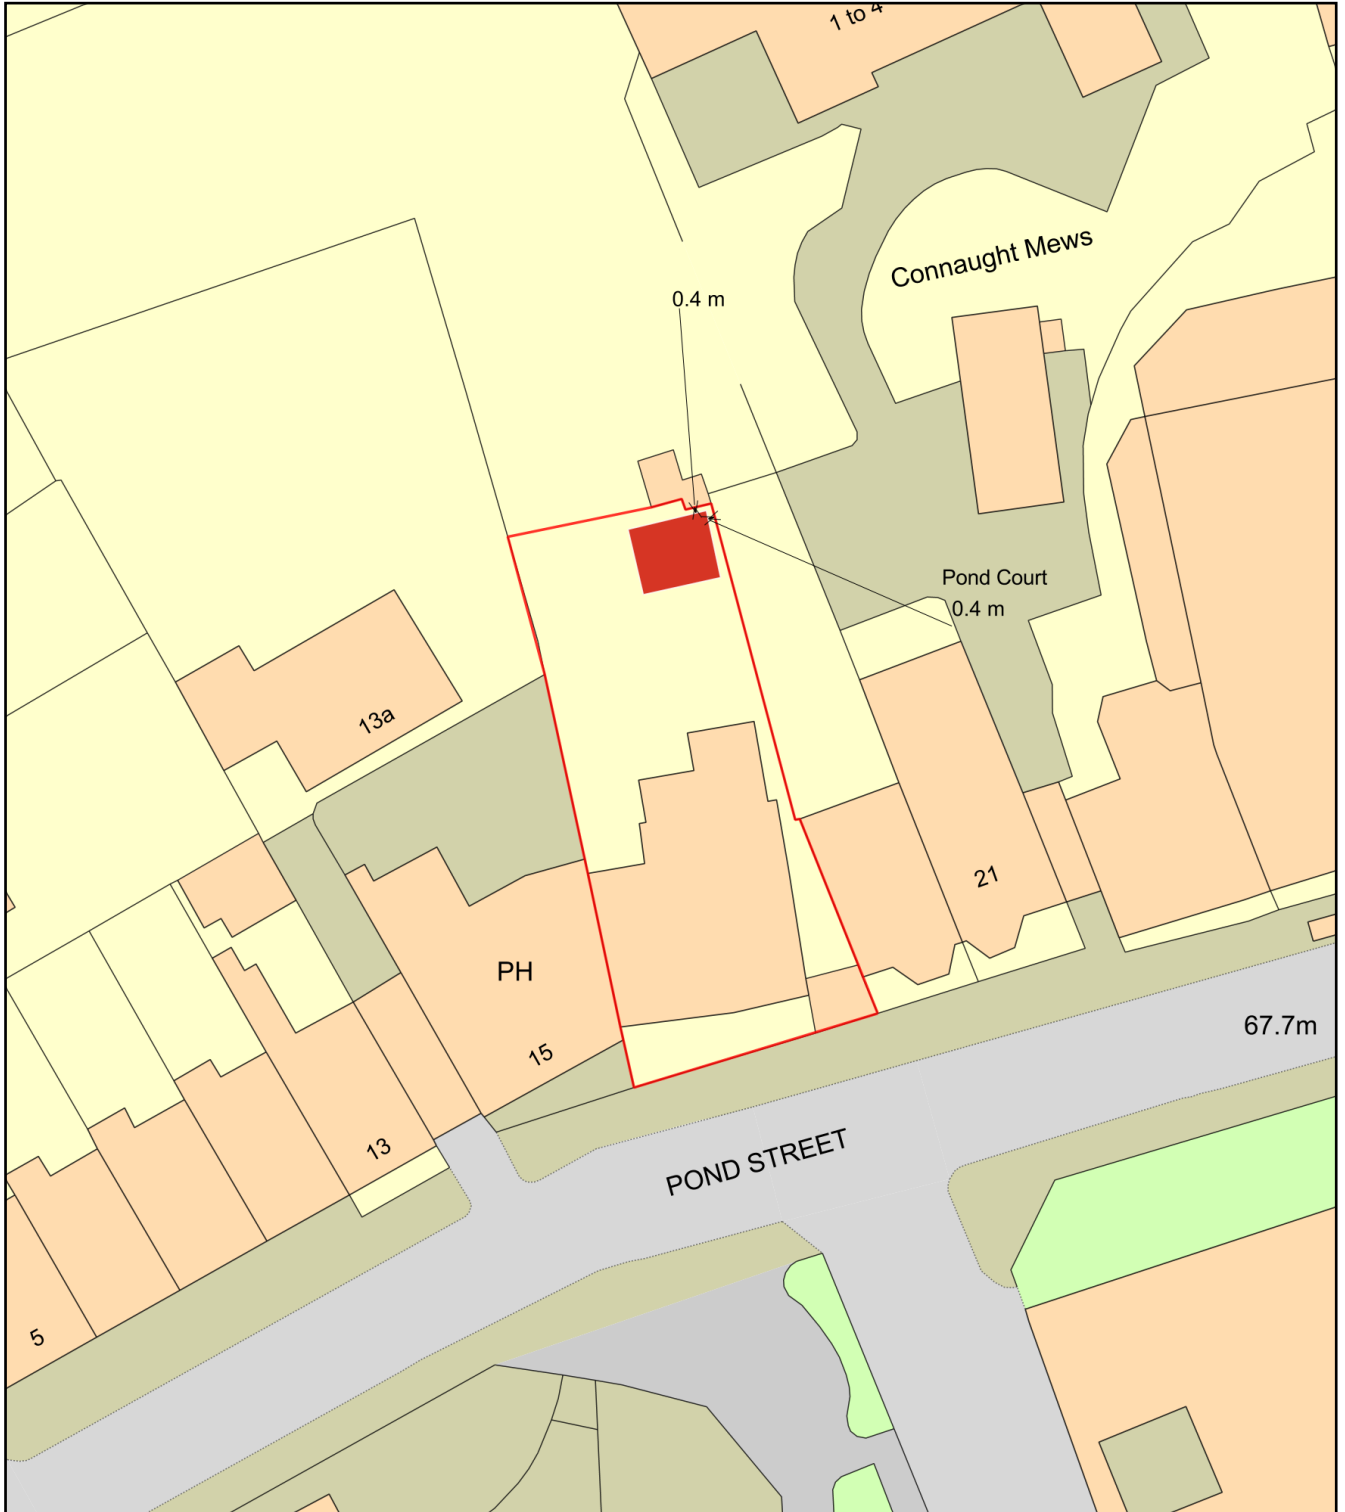

Block Plan - NW3 2PN

Plan Produced for: Nicholas White

Date Produced: 18 Jan 2024

Plan Reference Number: TQRQM24018125433500

Scale: 1:500 @ A4