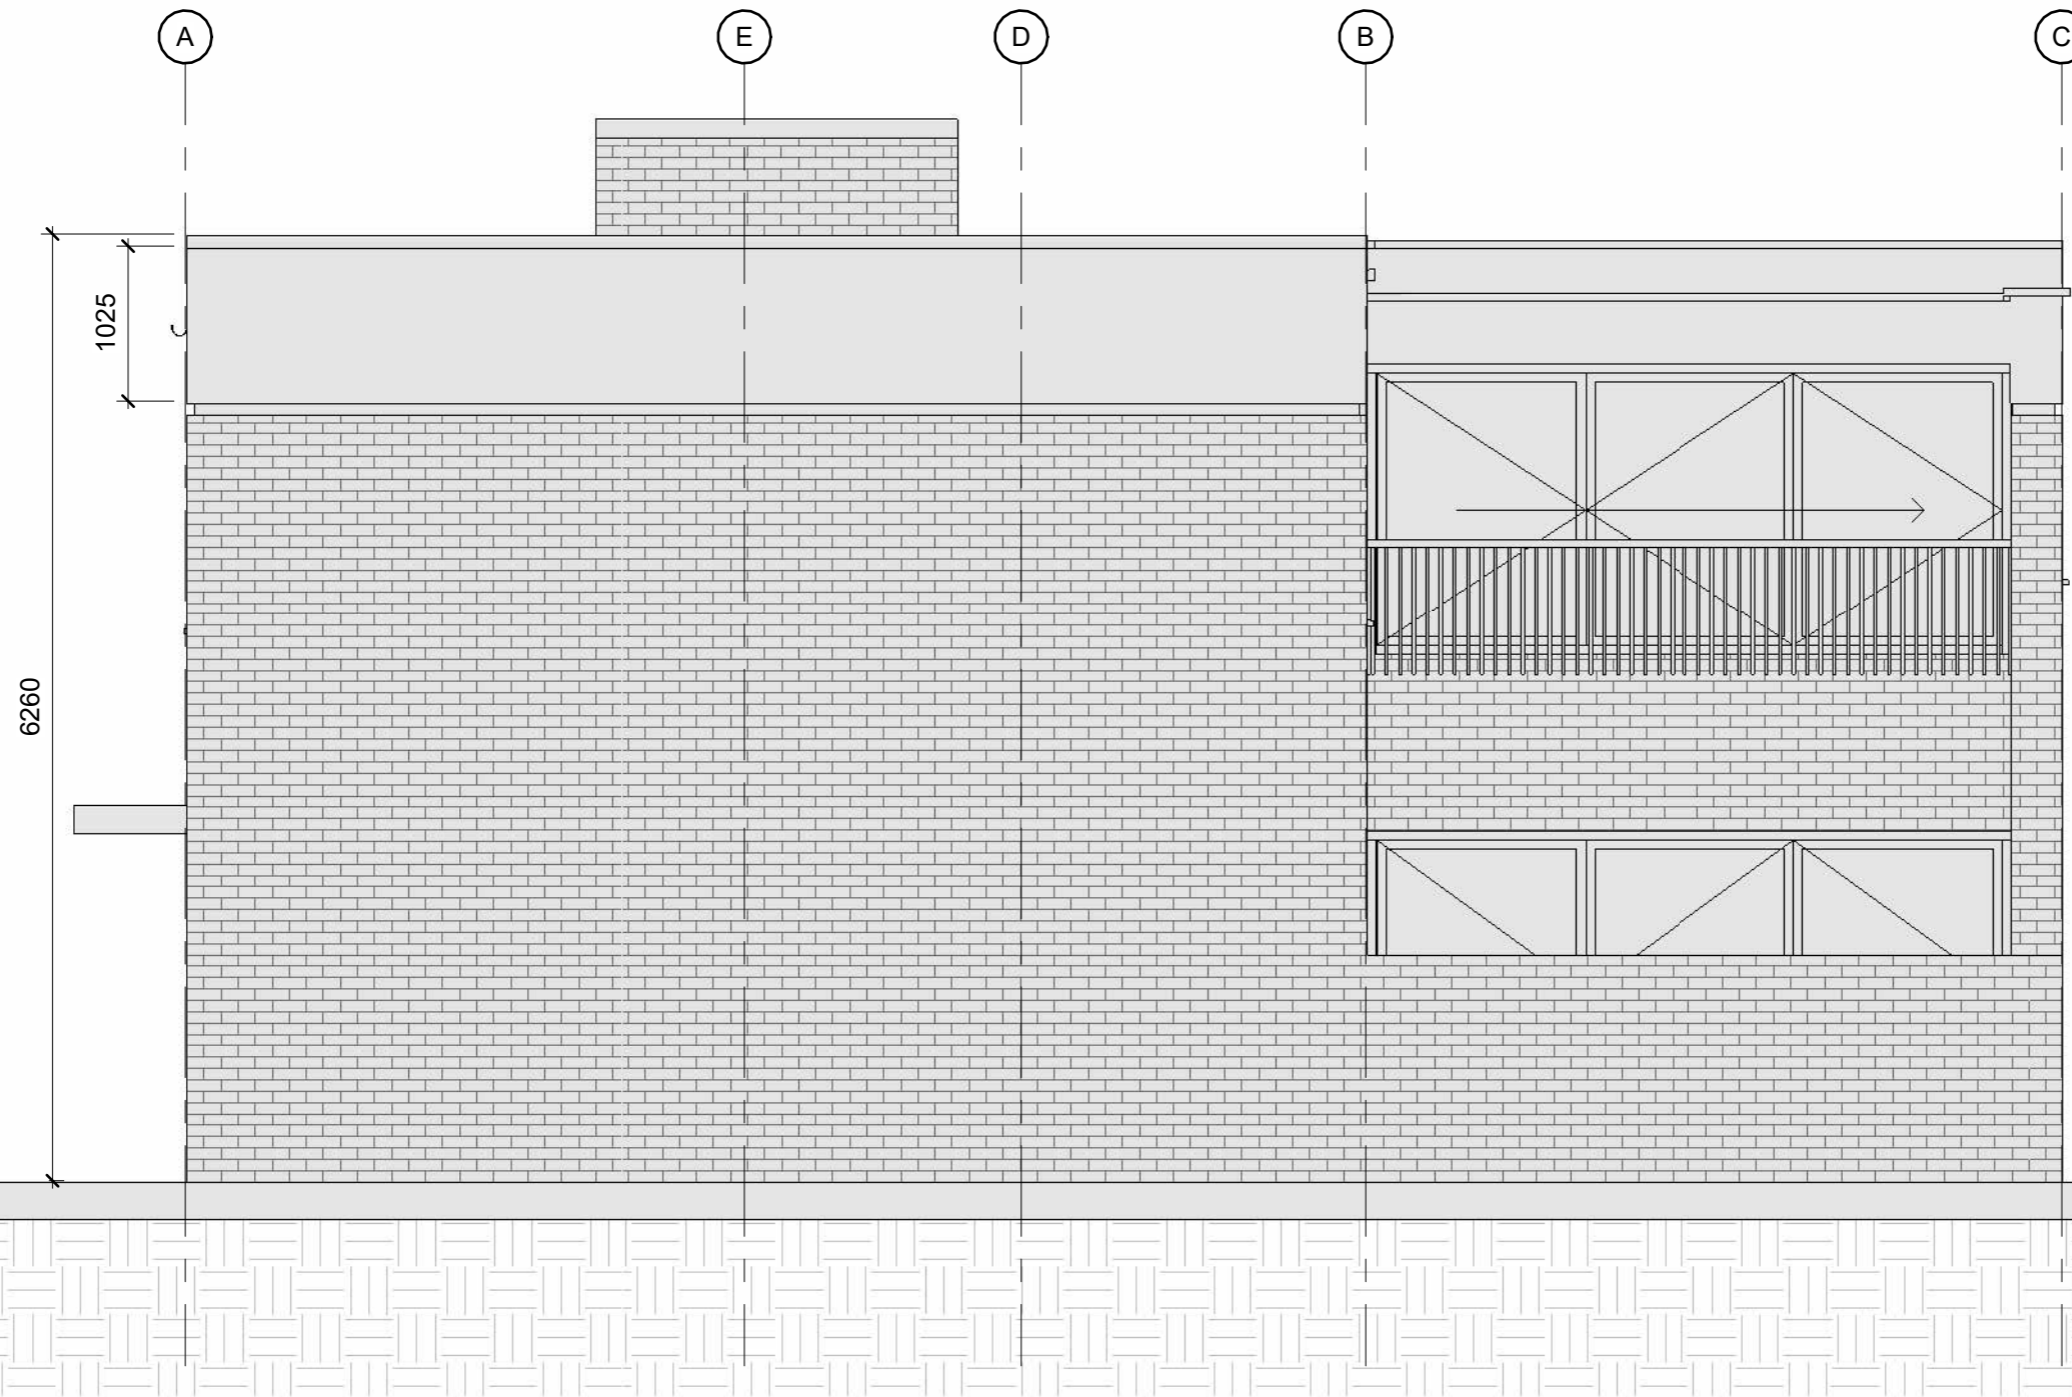

PROJECT NUMBER 118K

SCALE (@ A3) 1 : 50

DRAWING NUMBER REV

FDB-118K A301

1 Front Elevation South - Existing  
1 : 50

No.	Description	Date

1 Rear Elevation North - Existing  
1 : 50

PROJECT NUMBER 118K

SCALE (@ A3) 1 : 50

DRAWING NUMBER REV

FDB-118K A302

No.	Description	Date

PROJECT NUMBER 118K

SCALE (@ A3) 1 : 50

DRAWING NUMBER REV

FDB-118K A304

1 Side Elevation East - Existing  
1 : 50

No.	Description	Date

4 Section BB Existing  
1 : 50

PROJECT NUMBER 118K

SCALE (@ A3)

DRAWING NUMBER REV

FDB-118K A501

No.	Description	Date

FRONT ELEVATION FACING SOUTH

REAR ELEVATION FACING NORTH