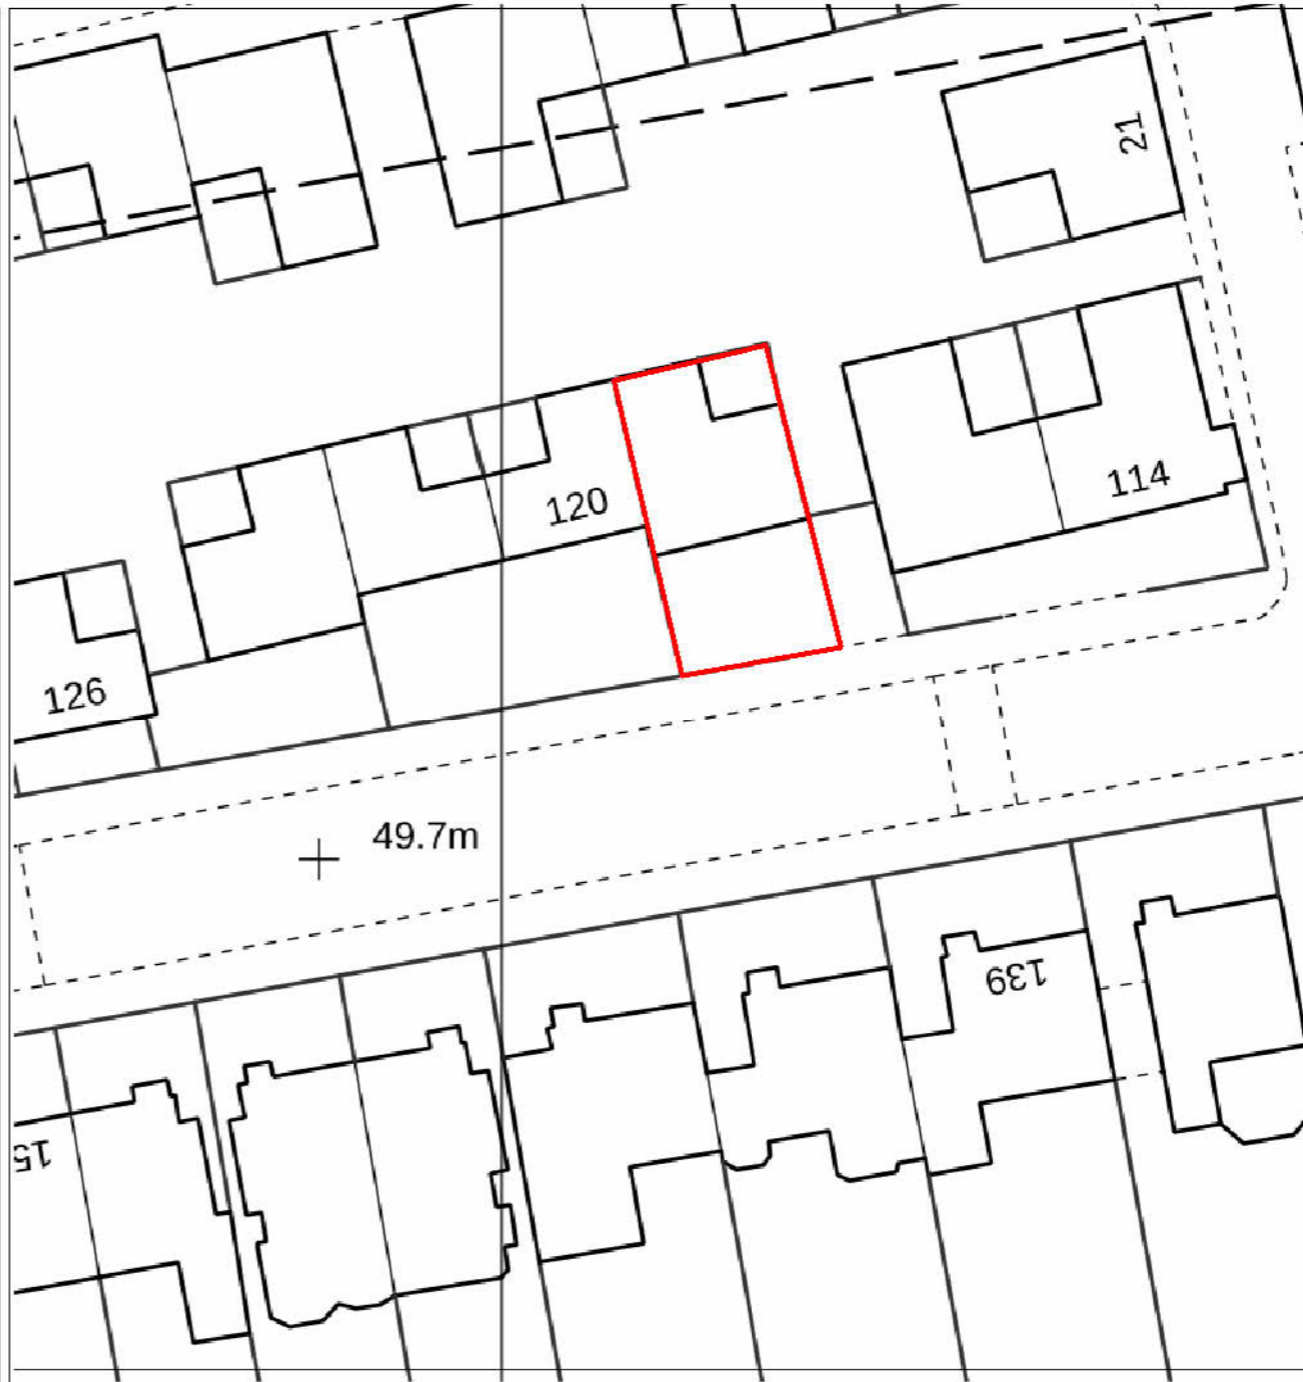

No.	Description	Date

**1** Location  
1:1250

**2** Block  
1:500

PROJECT NUMBER 118K

SCALE (@ A3) As indicated

DRAWING NUMBER REV

FDB-118K A001	
---------------	--

1 Section CC Existing  
A402

1 Section CC Existing  
A402

No.	Description	Date

2 00 Ground Floor - Existing 1.100  
1 : 100

F.P 25/11/2023 15:44:29

PROJECT NUMBER 118K

SCALE (@ A3) As indicated

DRAWING NUMBER REV

FDB-118K A101	
---------------	--

4 Section BB Existing  
A401

No.	Description	Date

Section CC Existing  
1  
A402