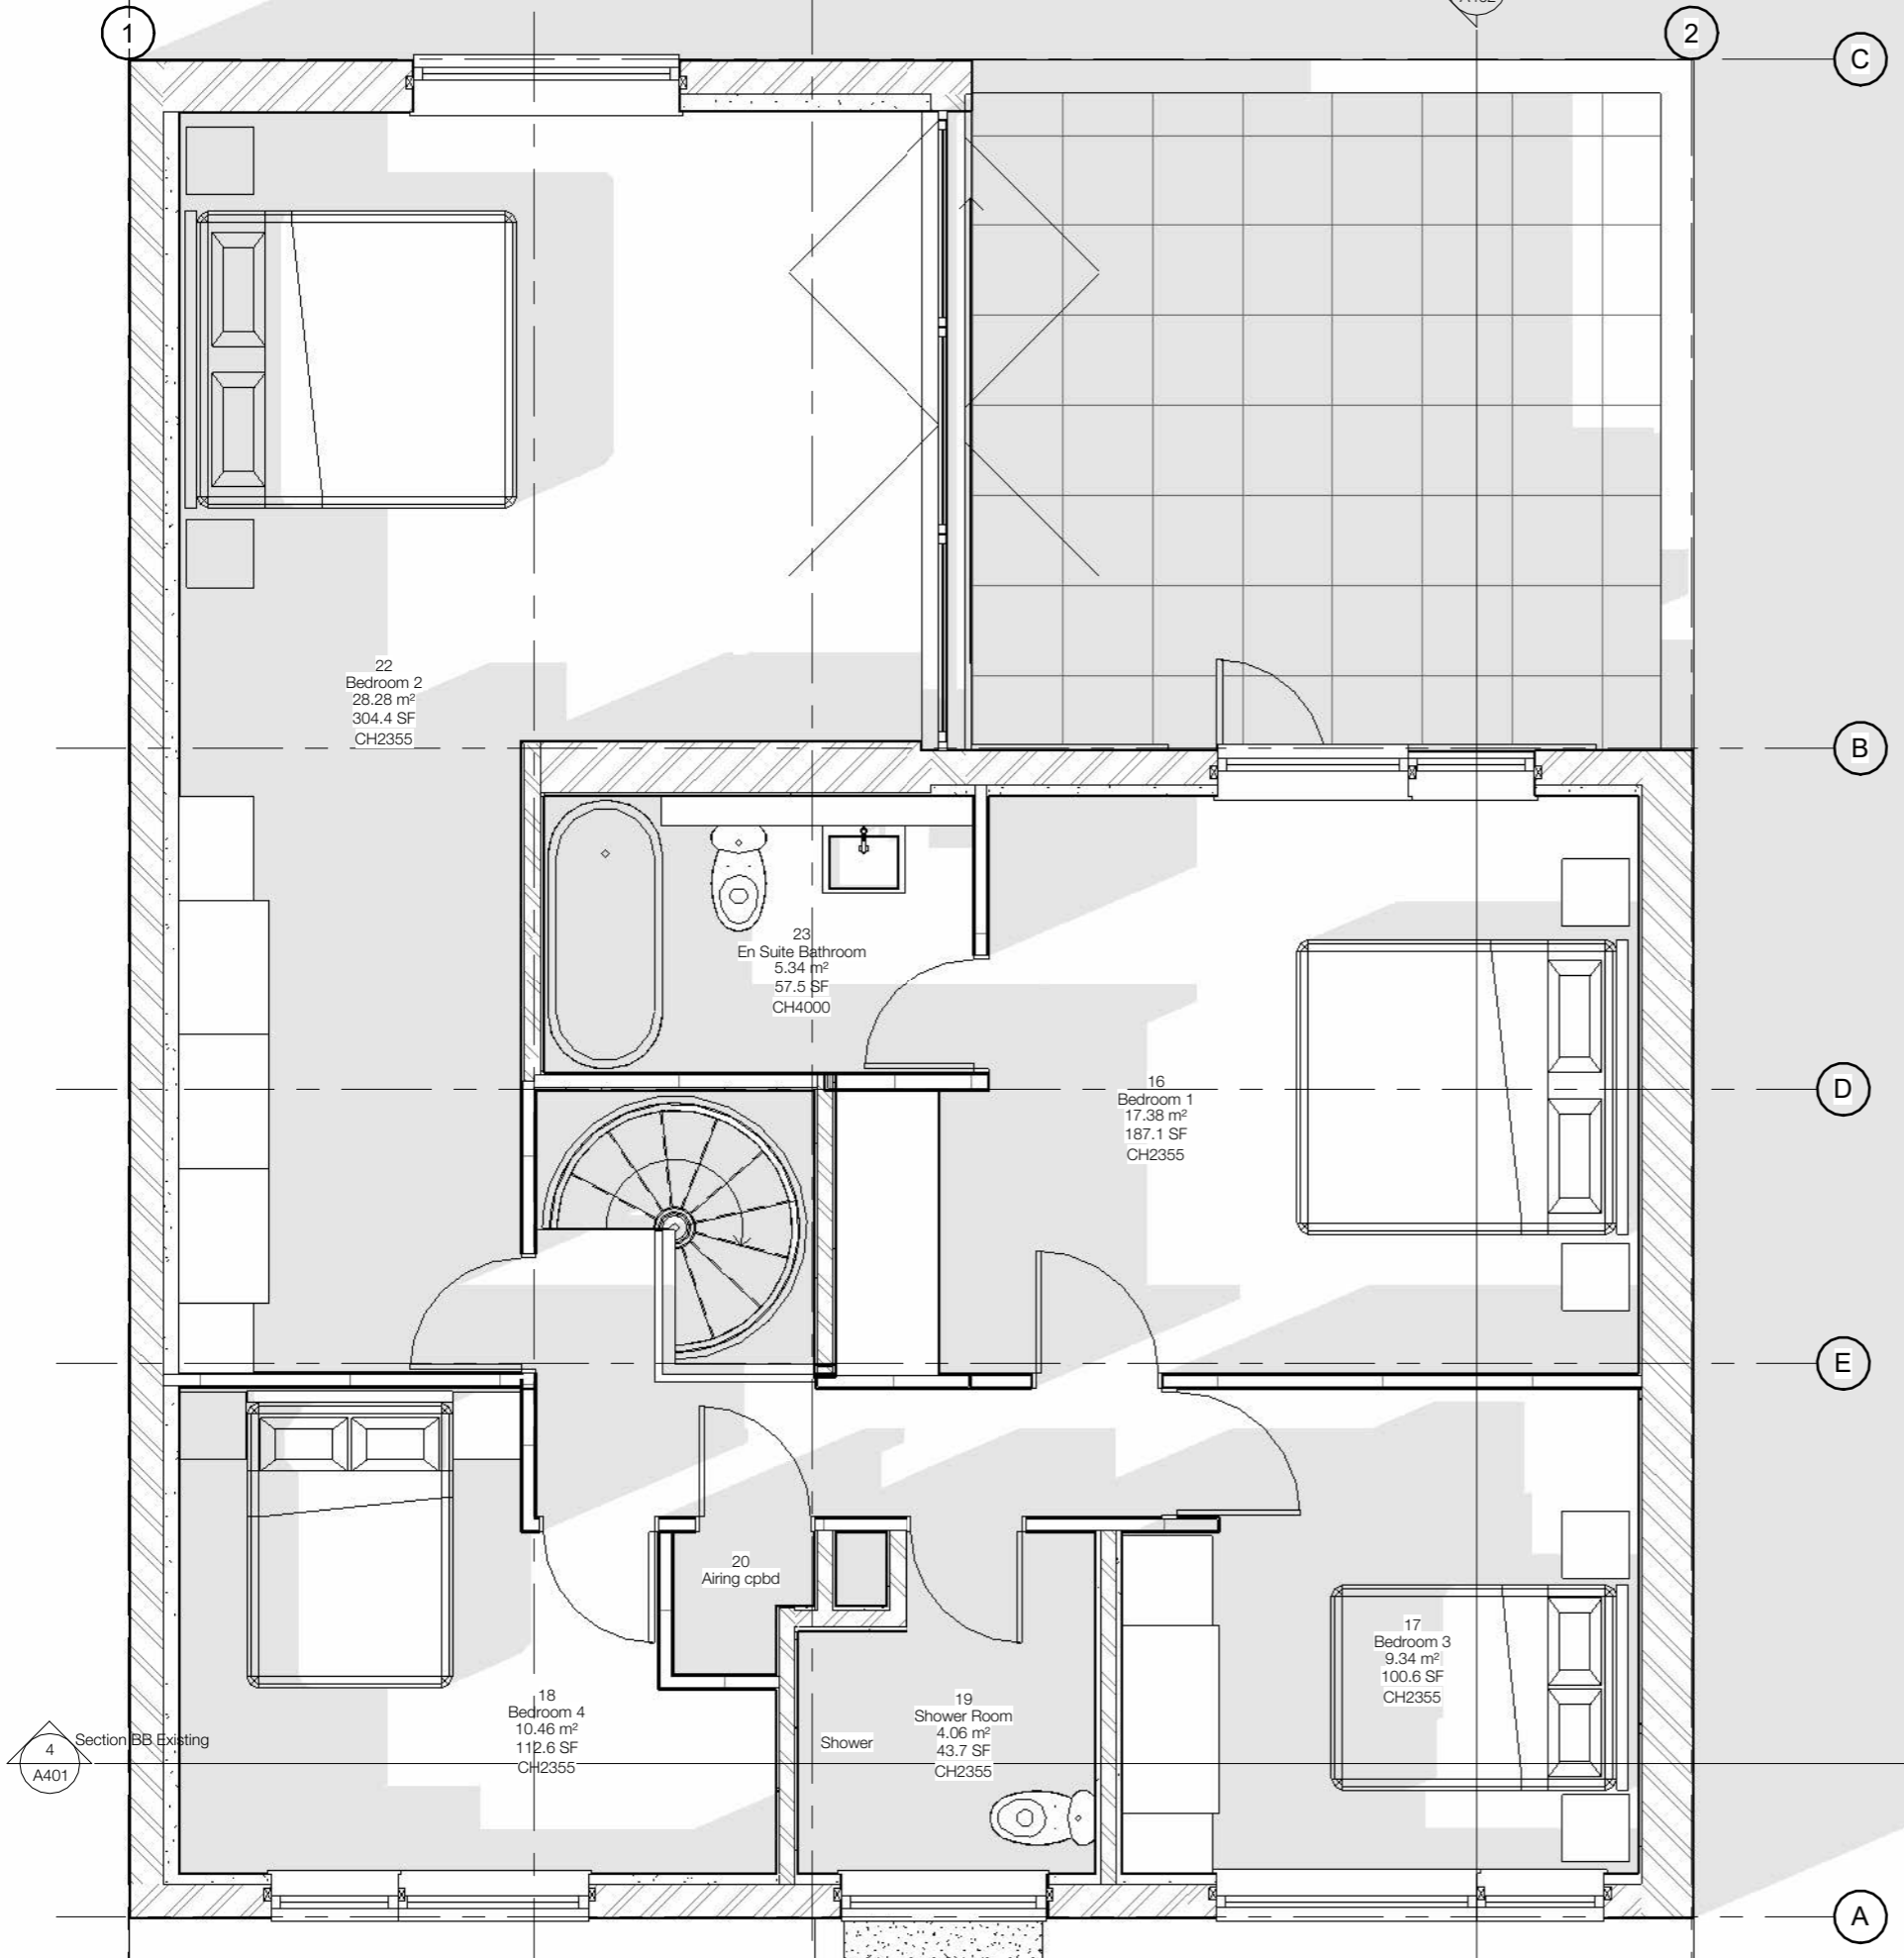

PROJECT NUMBER 118K

SCALE (@ A3) As indicated

DRAWING NUMBER REV

FDB-118K A001	
---------------	--

1 Section CC Existing  
A402

1 Section CC Existing  
A402

No.	Description	Date

2 00 Ground Floor - Existing 1.100  
1 : 100

F.P 25/11/2023 15:44:29

PROJECT NUMBER 118K

SCALE (@ A3) As indicated

DRAWING NUMBER REV

FDB-118K A101	
---------------	--

4 Section BB Existing  
A401

No.	Description	Date

Section CC Existing  
1  
A402

1 01 First Floor - Existing 1.50  
1:50

SCALE (@ A3) 1:50

DRAWING NUMBER REV

FDB-118K A102	
---------------	--

Section BB Existing  
4  
A401

No.	Description	Date

1 03 Roof Plan - Existing 1.50  
1 : 50