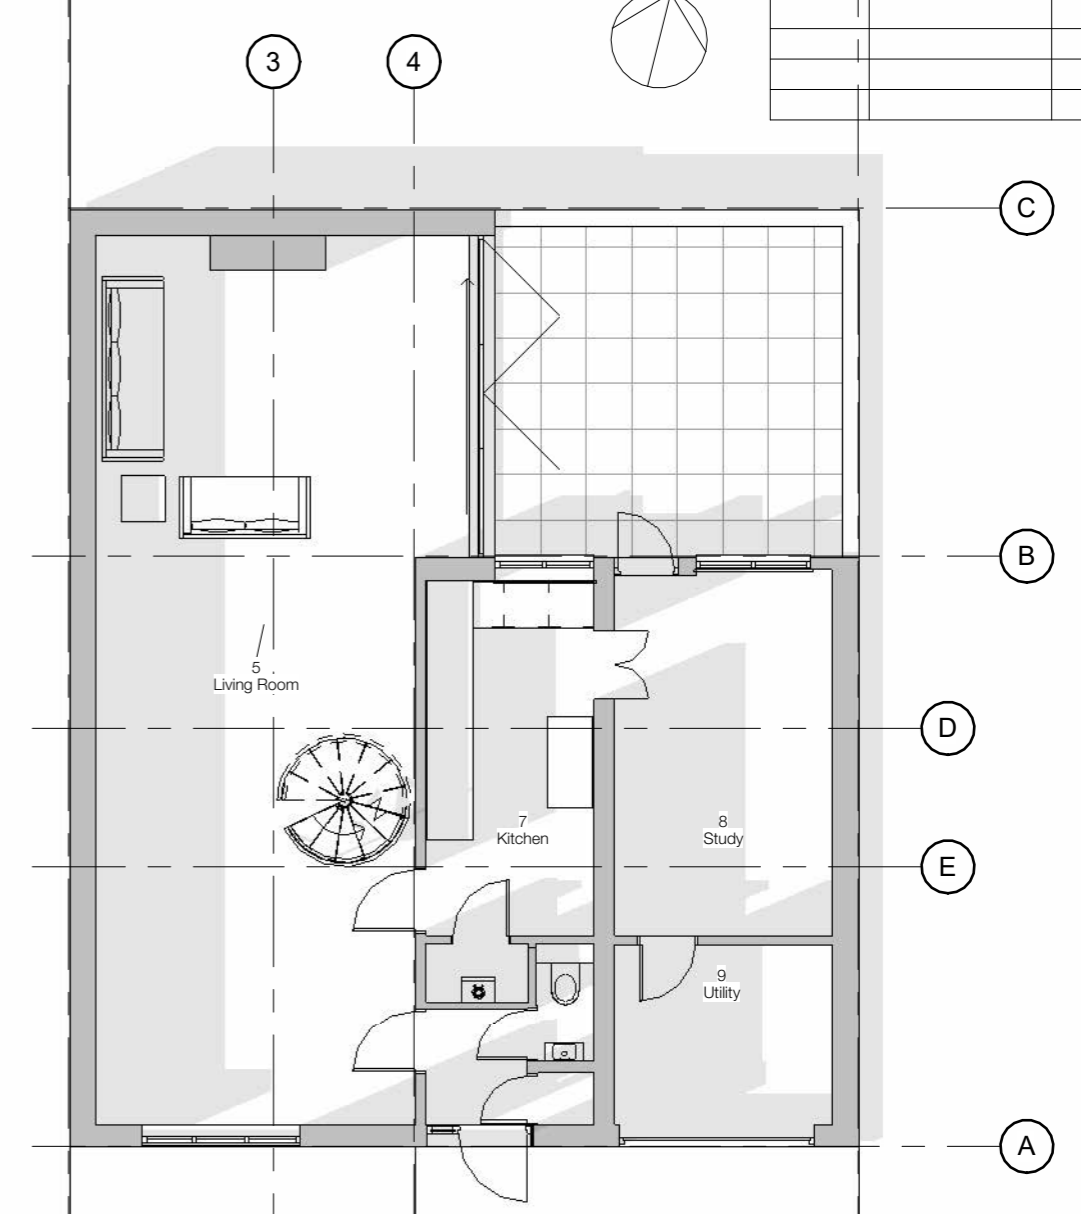

PROJECT NUMBER 118K

SCALE (@ A3) As indicated

DRAWING NUMBER REV

FDB-118K A001	
---------------	--

1 Section CC Existing  
A402

1 Section CC Existing  
A402

No.	Description	Date

2 00 Ground Floor - Existing 1.100  
1 : 100

1 00 Ground Floor - Existing 1.50  
1 : 50

**FELIXDB**

12 Chichester Road  
London NW6 5QN  
t. 07966264656  
felix@felixdb.co.uk

TITLE  
EXISTING GROUND FLOOR 1-50

PROJECT  
118 King Henry's Road

CLIENT Belinda Cheney