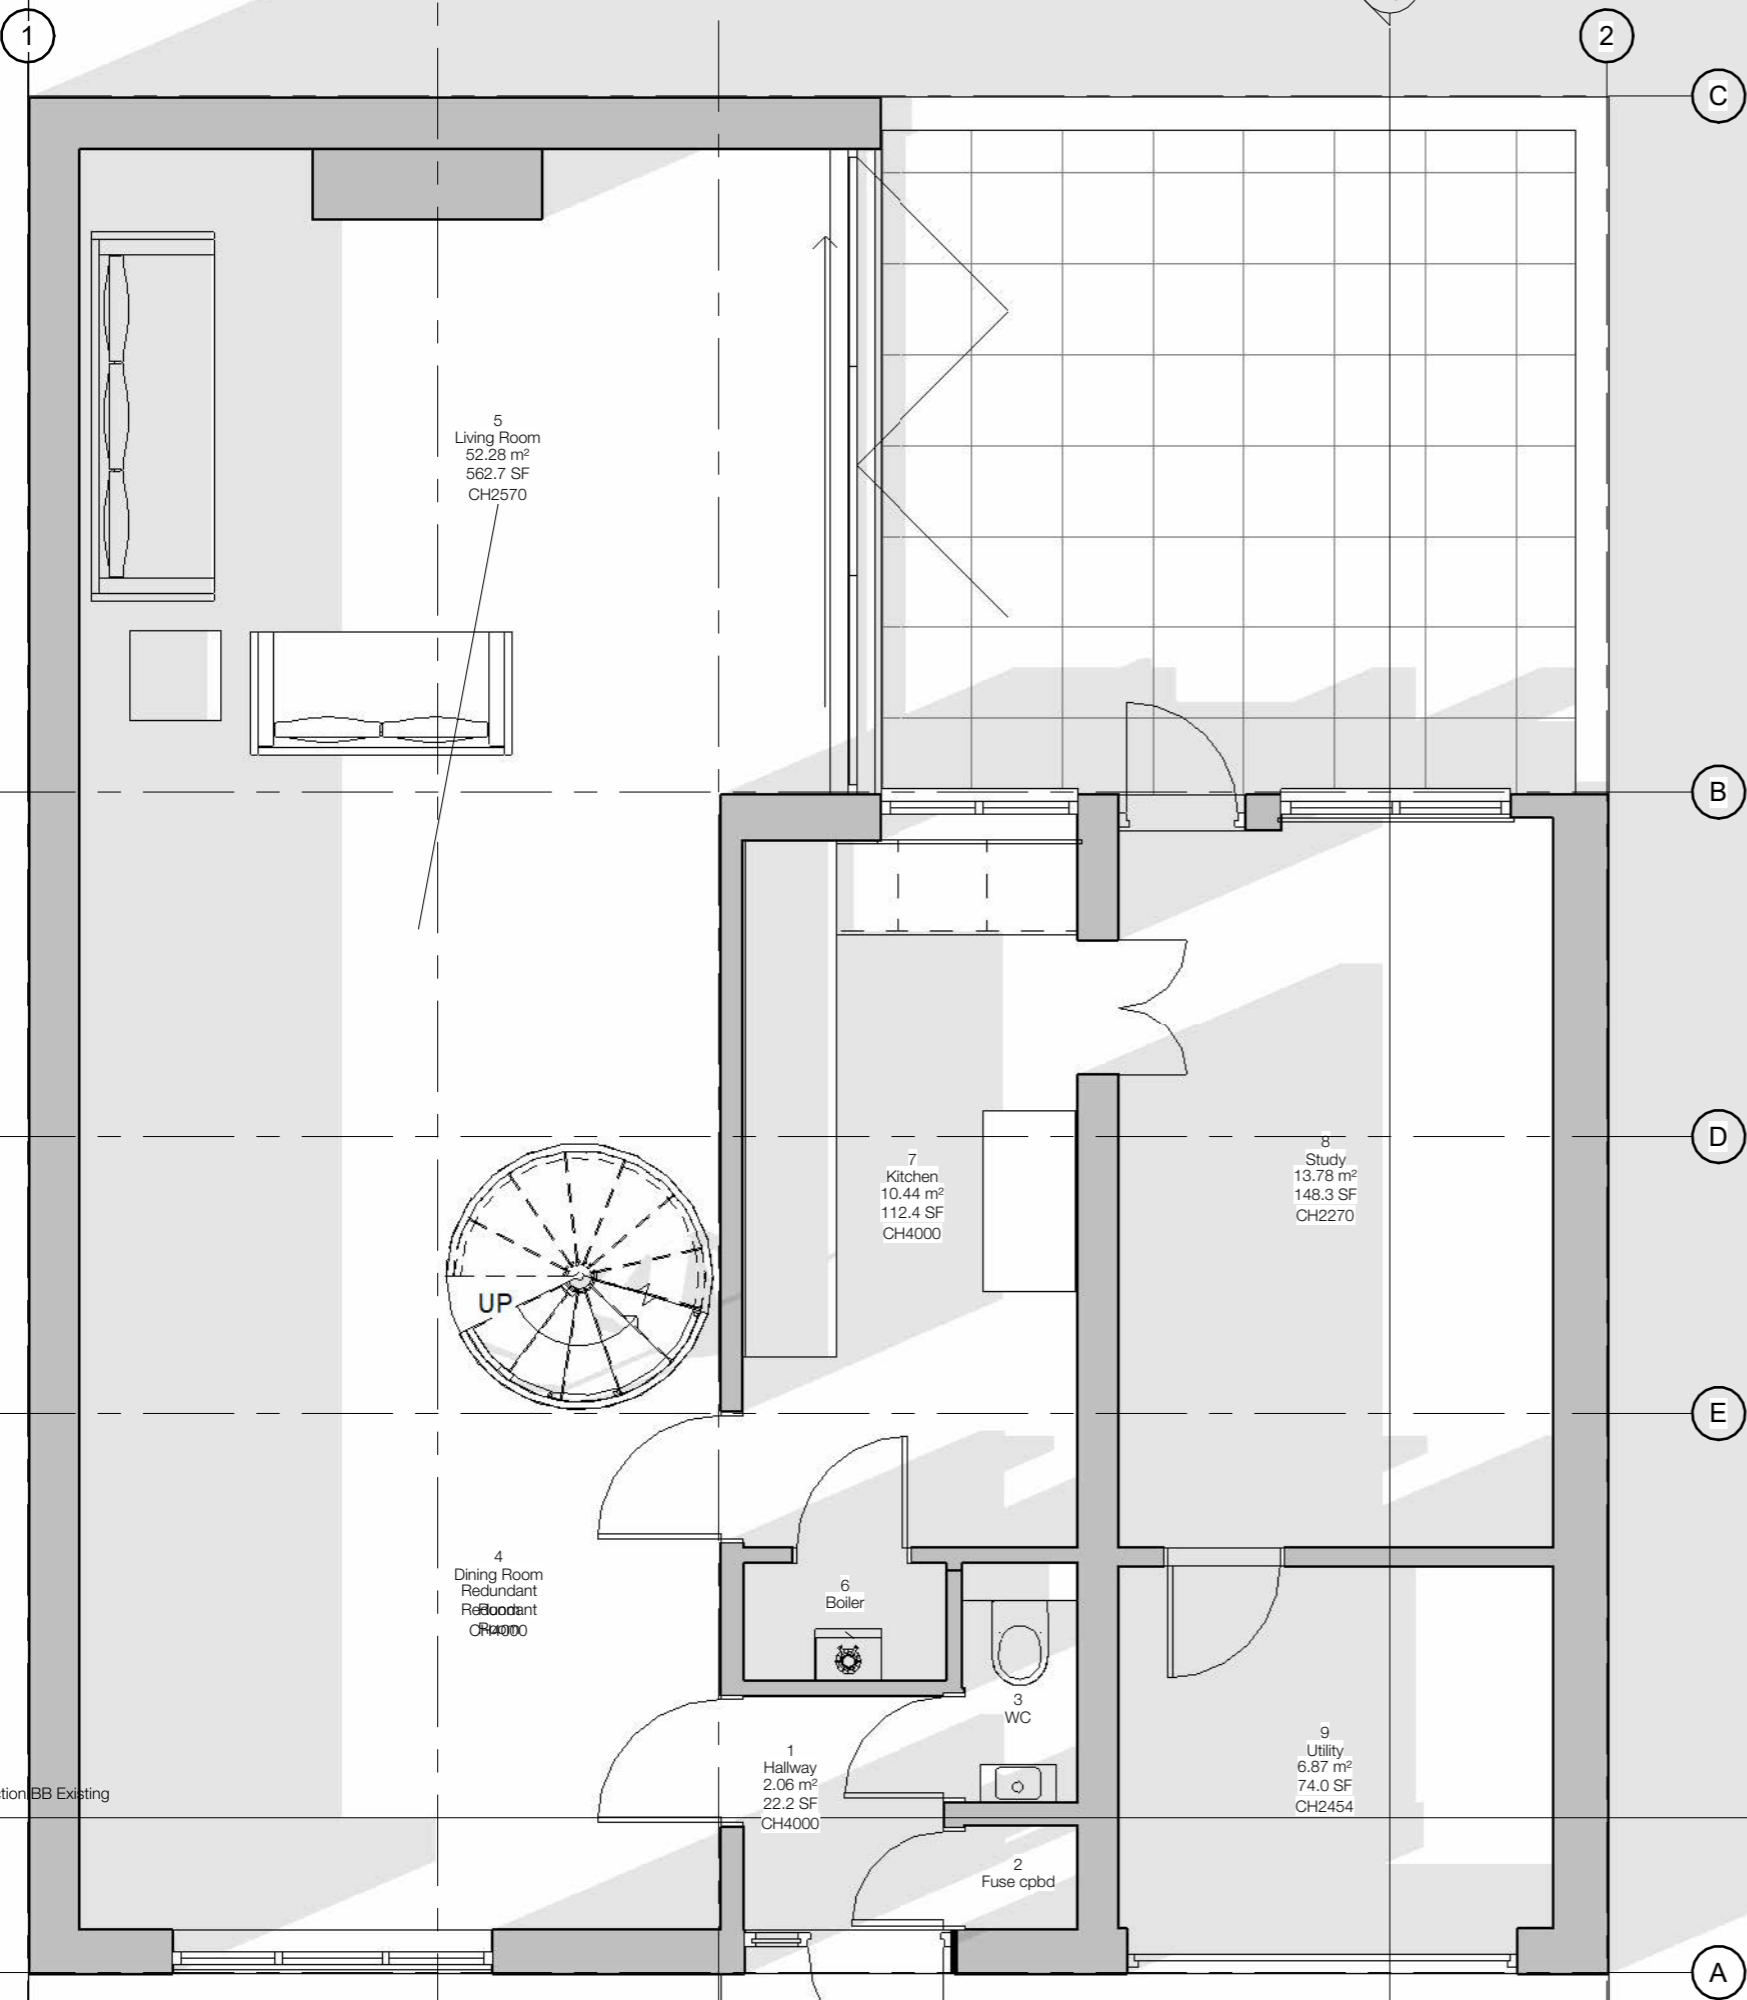

No.	Description	Date

**1** Location  
1:1250

**2** Block  
1:500

PROJECT NUMBER 118K

SCALE (@ A3) As indicated

DRAWING NUMBER REV

FDB-118K A001	
---------------	--

1 Section CC Existing  
A402

1 Section CC Existing  
A402

No.	Description	Date

2 00 Ground Floor - Existing 1.100  
1 : 100

F.P 25/11/2023 15:44:29

PROJECT NUMBER 118K

SCALE (@ A3) As indicated

DRAWING NUMBER REV

FDB-118K A101	
---------------	--

4 Section BB Existing  
A401

No.	Description	Date

Section CC Existing  
1  
A402

SCALE (@ A3) 1:50

DRAWING NUMBER REV

FDB-118K A102	
---------------	--

Section BB Existing  
4  
A401

No.	Description	Date

1 03 Roof Plan - Existing 1.50  
1 : 50