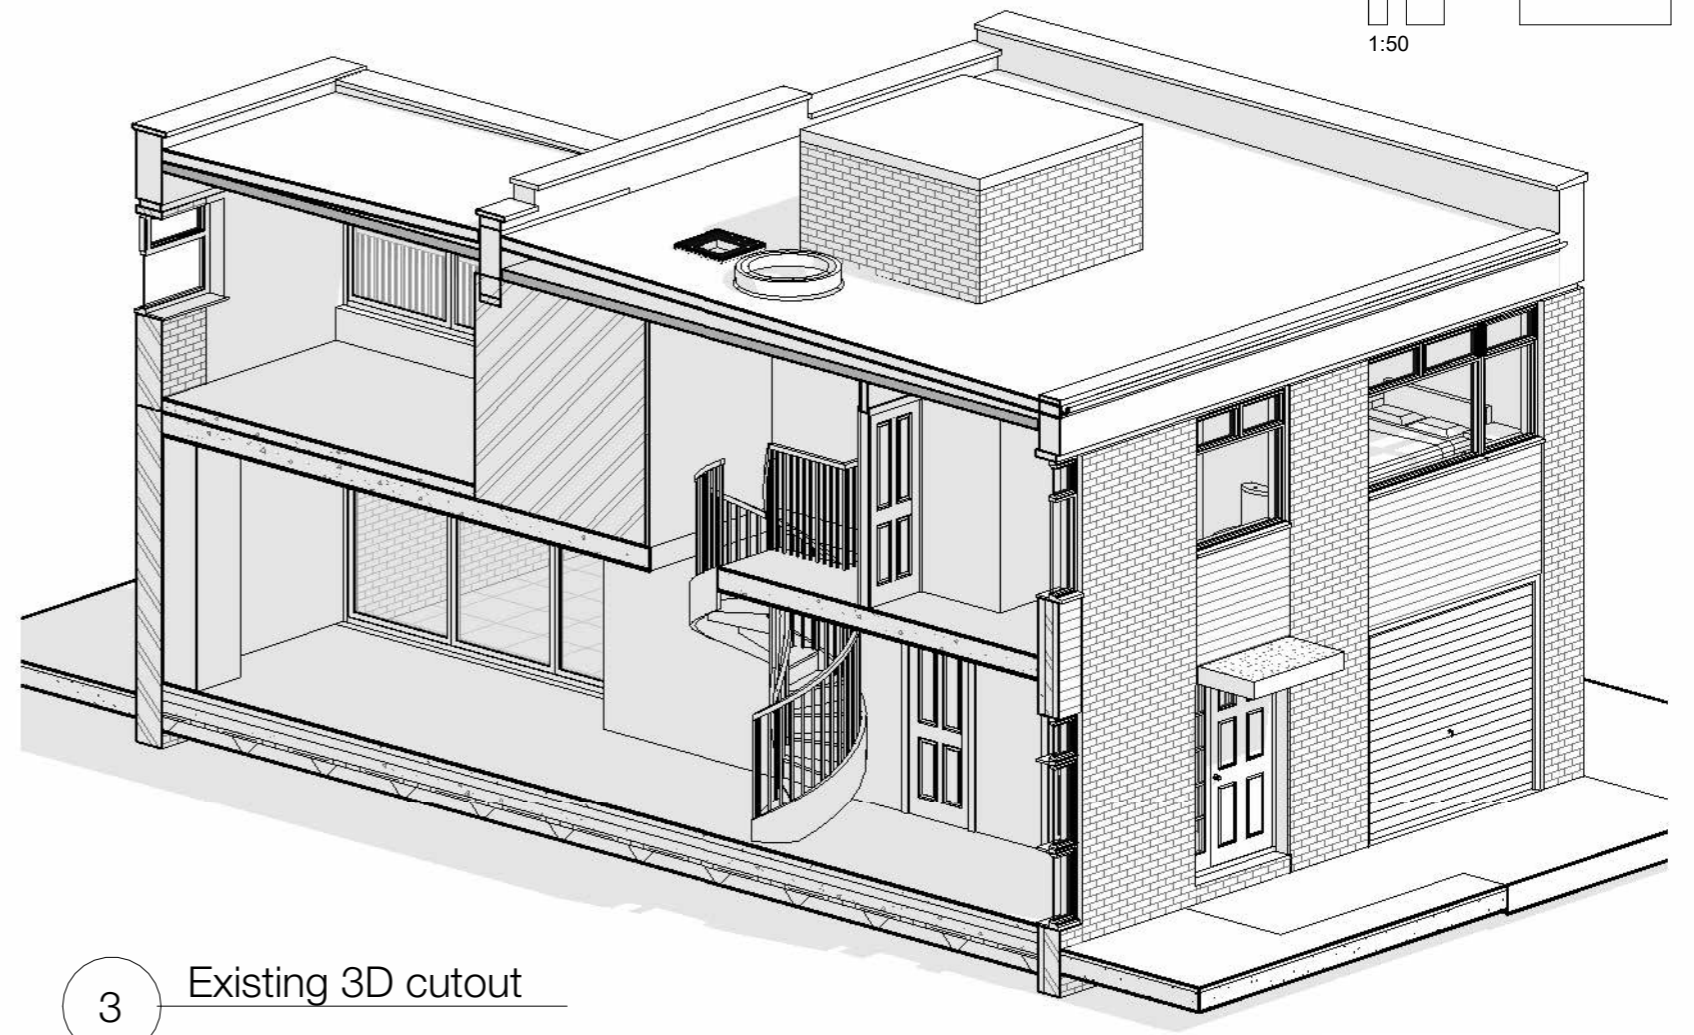

PROJECT NUMBER 118K

SCALE (@ A3) 1 : 50

DRAWING NUMBER REV

FDB-118K A304

1 Side Elevation East - Existing  
1 : 50

No.	Description	Date

4 Section BB Existing  
1 : 50

SCALE (@ A3) 1 : 50

DRAWING NUMBER REV

FDB-118K A402	
---------------	--

1 FRONT EXISTING 3D perspective View

4 REAR EXISTING 3D perspective View

3 Existing 3D cutout

No.	Description	Date

PROJECT NUMBER 118K

SCALE (@ A3)

DRAWING NUMBER REV

FDB-118K A501

No.	Description	Date

FRONT ELEVATION FACING SOUTH

REAR ELEVATION FACING NORTH