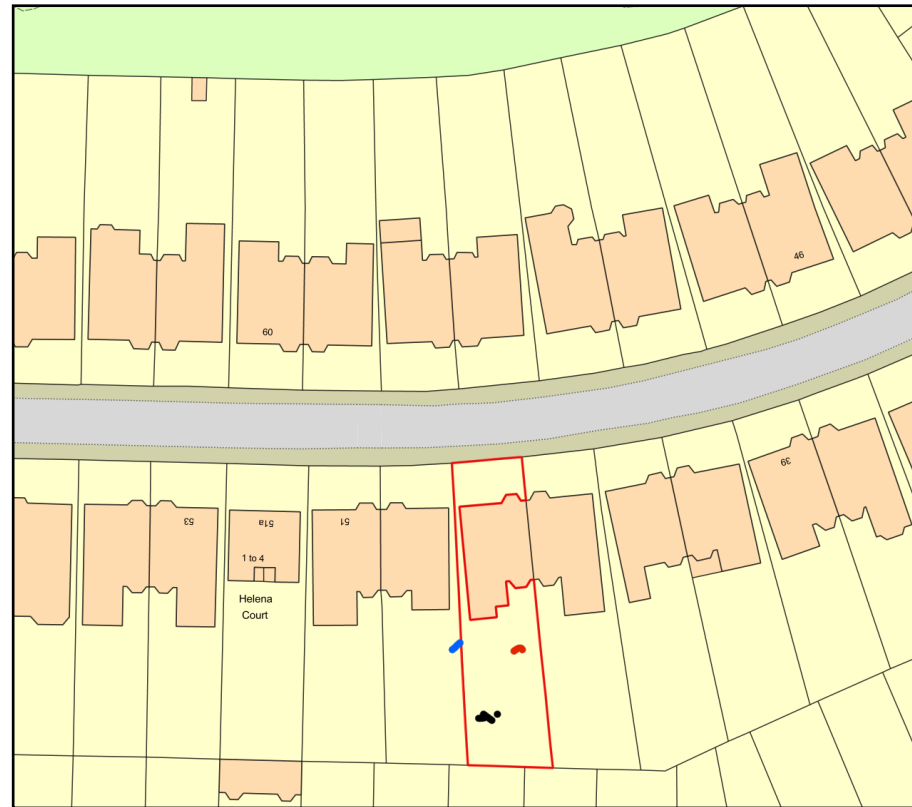

# Tree placement

Plan Produced for: 47 compayne gardens

Date Produced: 14 Dec 2023

Plan Reference Number:TQRQM23348130329790

Scale: 1:1250 @ A4

© Crown copyright and database rights 2023 OS 100042766