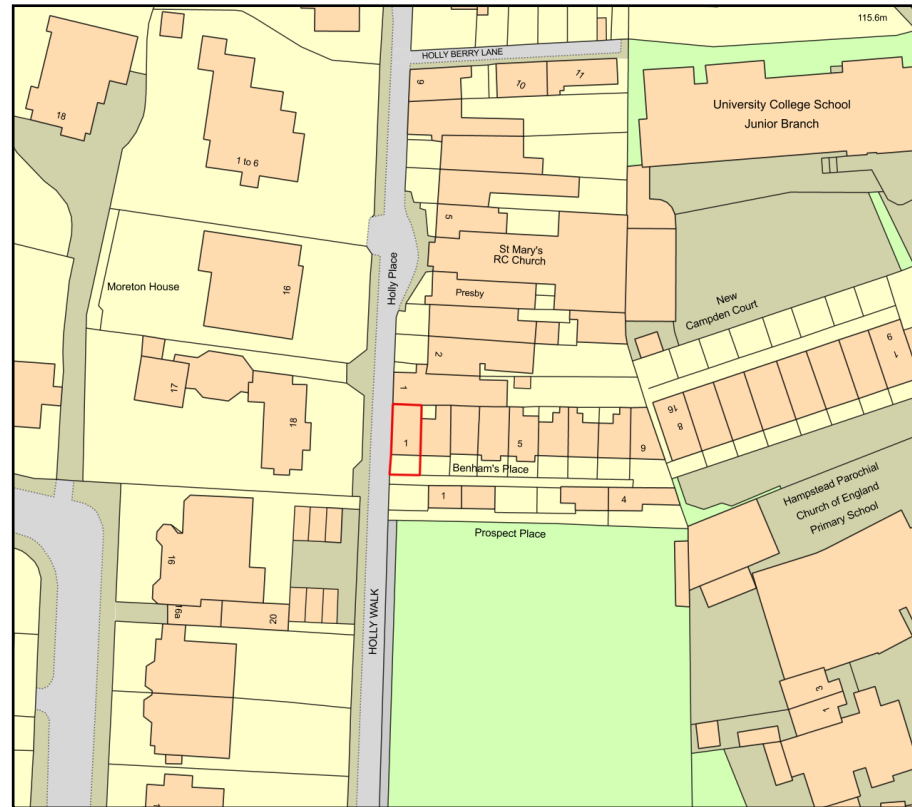

# 1 Benham's Place Site Boundary

Plan Produced for: Svetlana Bagaudinova

Date Produced: 23 Jan 2024

Plan Reference Number: TQRQM24023141904613

Scale: 1:1250 @ A4

© Crown copyright and database rights 2023 OS 100042766