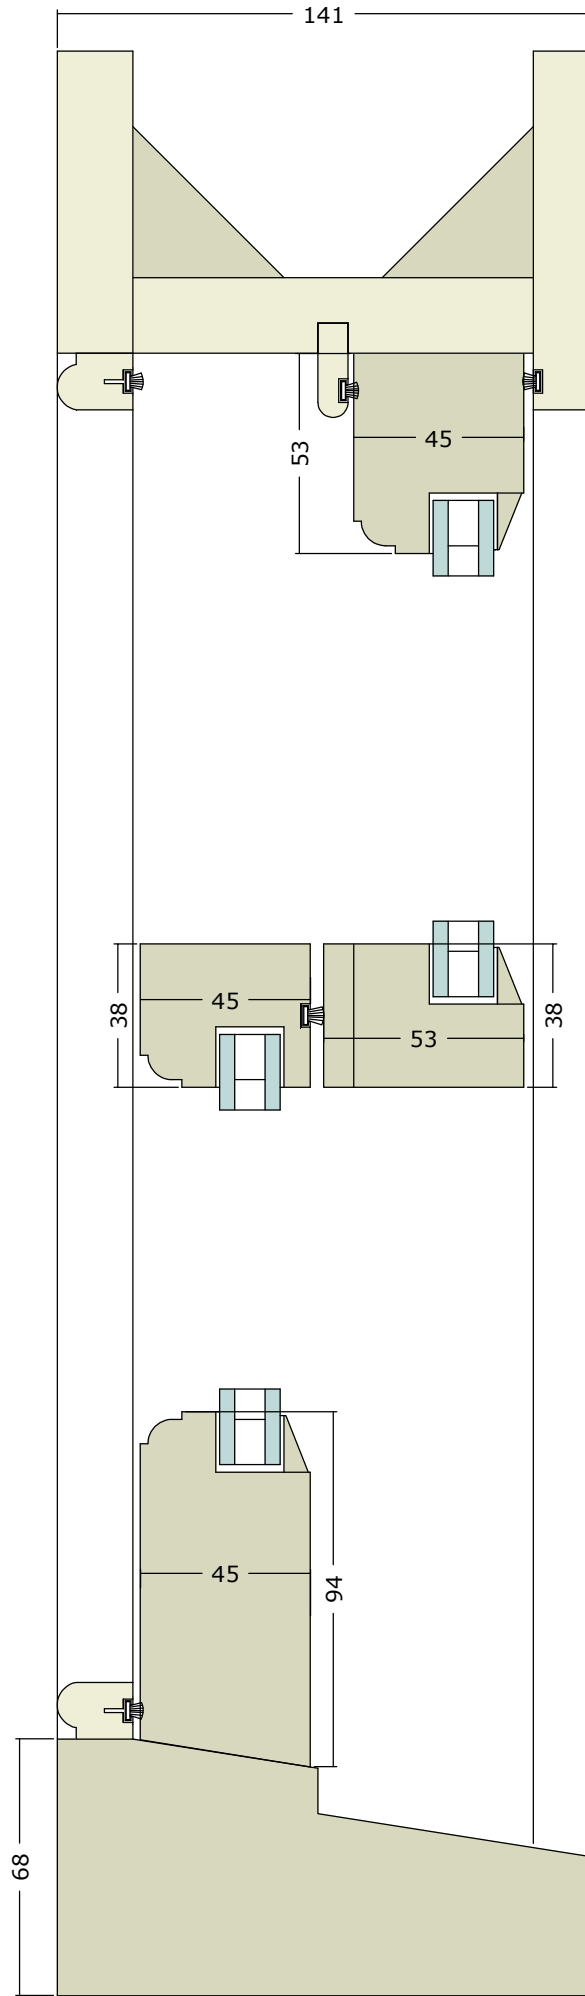

Sash Head & Stiles

Lower Meeting Rail

Upper Meeting Rail

Bottom Rail

		Description Sash Profile 45mm Mould: 6.5mm Radius Single Ovolo
	Scale 1:1 @ A3	

Description Box Sash Frame Sections

Scale 1:1 & 1:2 @ A3