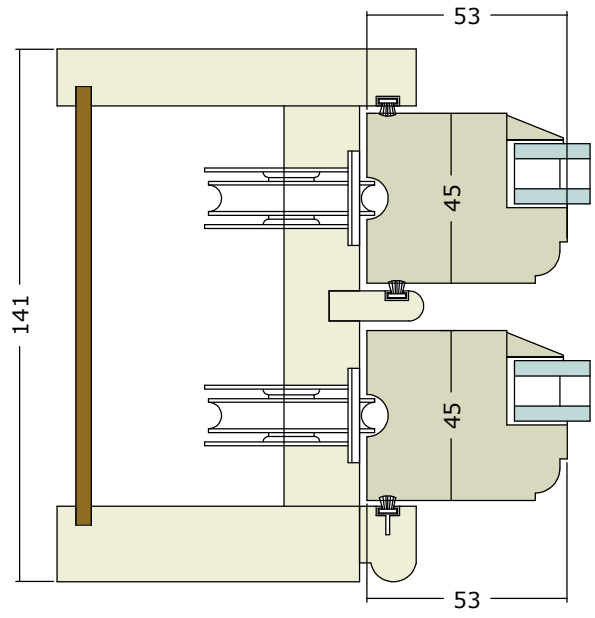

Sash Head & Stiles

Lower Meeting Rail

Upper Meeting Rail

Bottom Rail

		Description Sash Profile 45mm Mould: 6.5mm Radius Single Ovolo
	Scale 1:1 @ A3	

Description Box Sash Frame Sections

Scale 1:1 & 1:2 @ A3