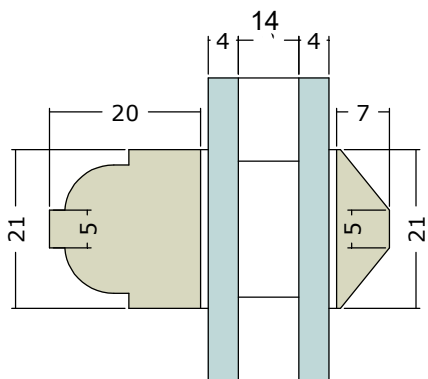

Sash Head & Stiles

Lower Meeting Rail

Upper Meeting Rail

Bottom Rail

		Description Sash Profile 45mm Mould: 6.5mm Radius Single Ovolo
	Scale 1:1 @ A3	

Description Box Sash Frame Sections

Scale 1:1 & 1:2 @ A3