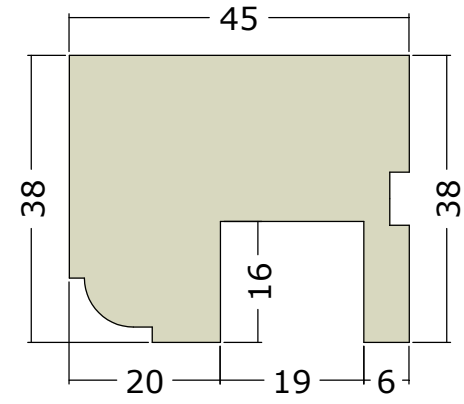

Sash Head & Stiles

Lower Meeting Rail

Upper Meeting Rail

Bottom Rail

		Description Sash Profile 45mm Mould: 6.5mm Radius Single Ovolo
	Scale 1:1 @ A3	

Description Box Sash Frame Sections

Scale 1:1 & 1:2 @ A3