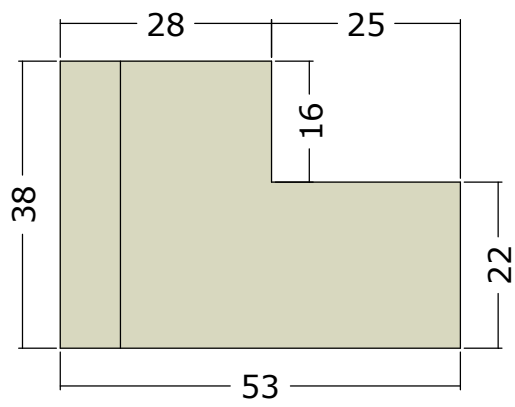

Sash Head & Stiles

Lower Meeting Rail

Upper Meeting Rail

Bottom Rail

		Description Sash Profile 45mm Mould: 6.5mm Radius Single Ovolo
	Scale 1:1 @ A3	

Description Box Sash Frame Sections

Scale 1:1 & 1:2 @ A3