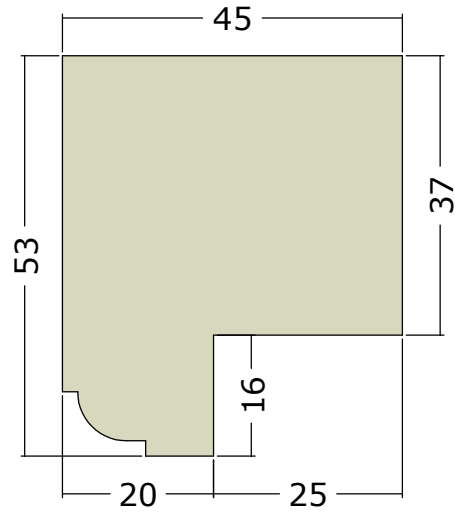

Sash Head & Stiles

Lower Meeting Rail

Upper Meeting Rail

Bottom Rail

		Description Sash Profile 45mm Mould: 6.5mm Radius Single Ovolo
	Scale 1:1 @ A3	

Description Box Sash Frame Sections

Scale 1:1 & 1:2 @ A3