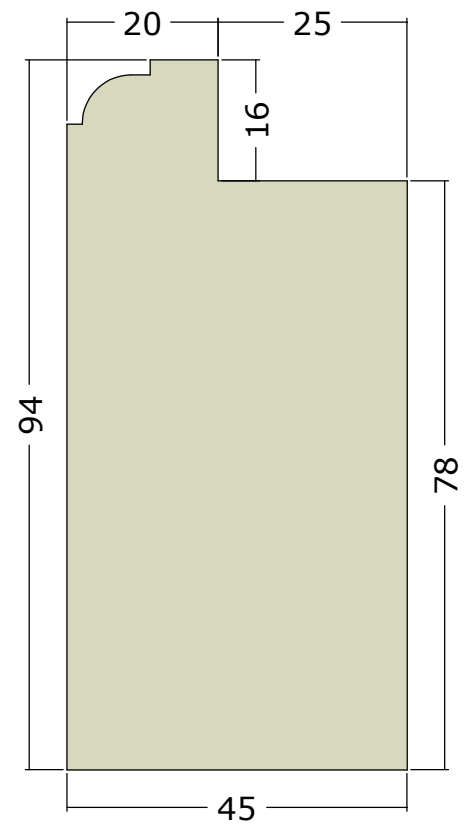

Sash Head & Stiles

Lower Meeting Rail

Upper Meeting Rail

Bottom Rail

		Description Sash Profile 45mm Mould: 6.5mm Radius Single Ovolo
	Scale 1:1 @ A3	

Description Box Sash Frame Sections

Scale 1:1 & 1:2 @ A3