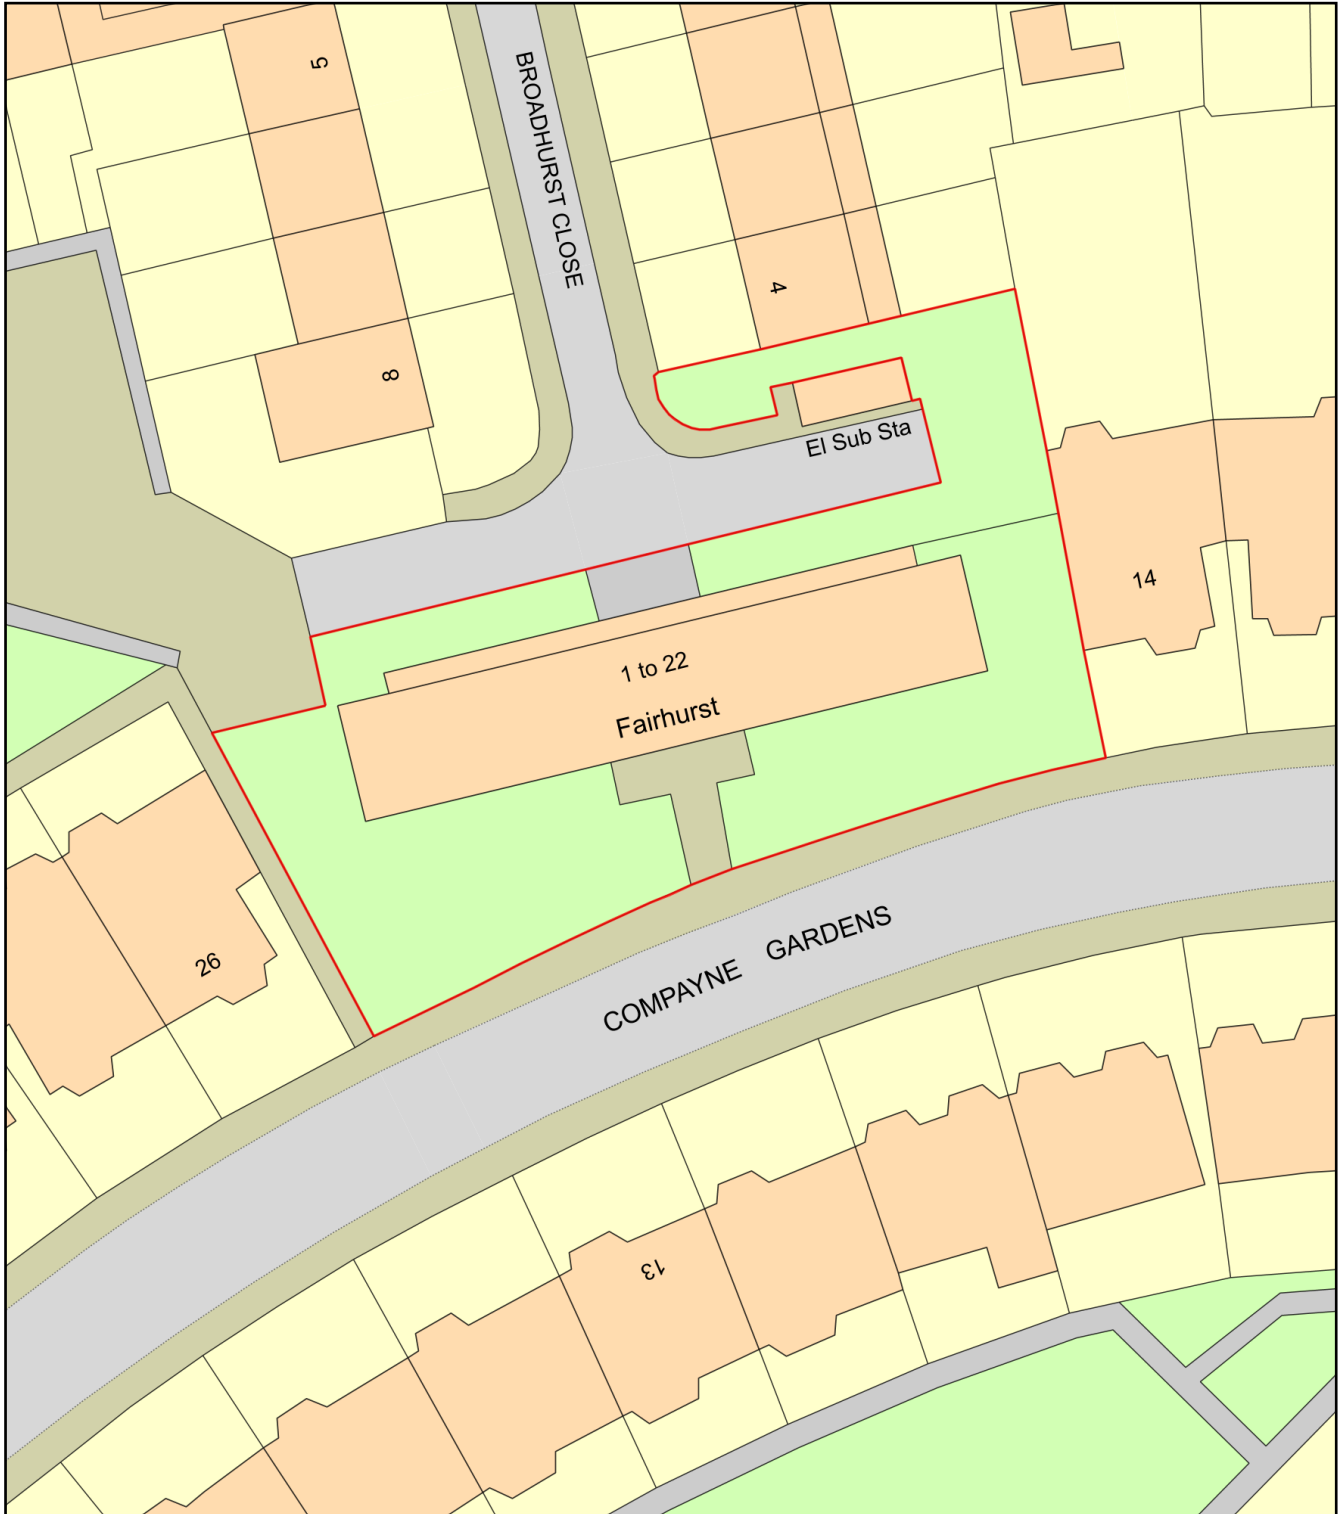

1-22 Fairhurst

Plan Produced for: Mulalley

Date Produced: 19 Dec 2023

Plan Reference Number: TQRQM23353110257377

Scale: 1:500 @ A4