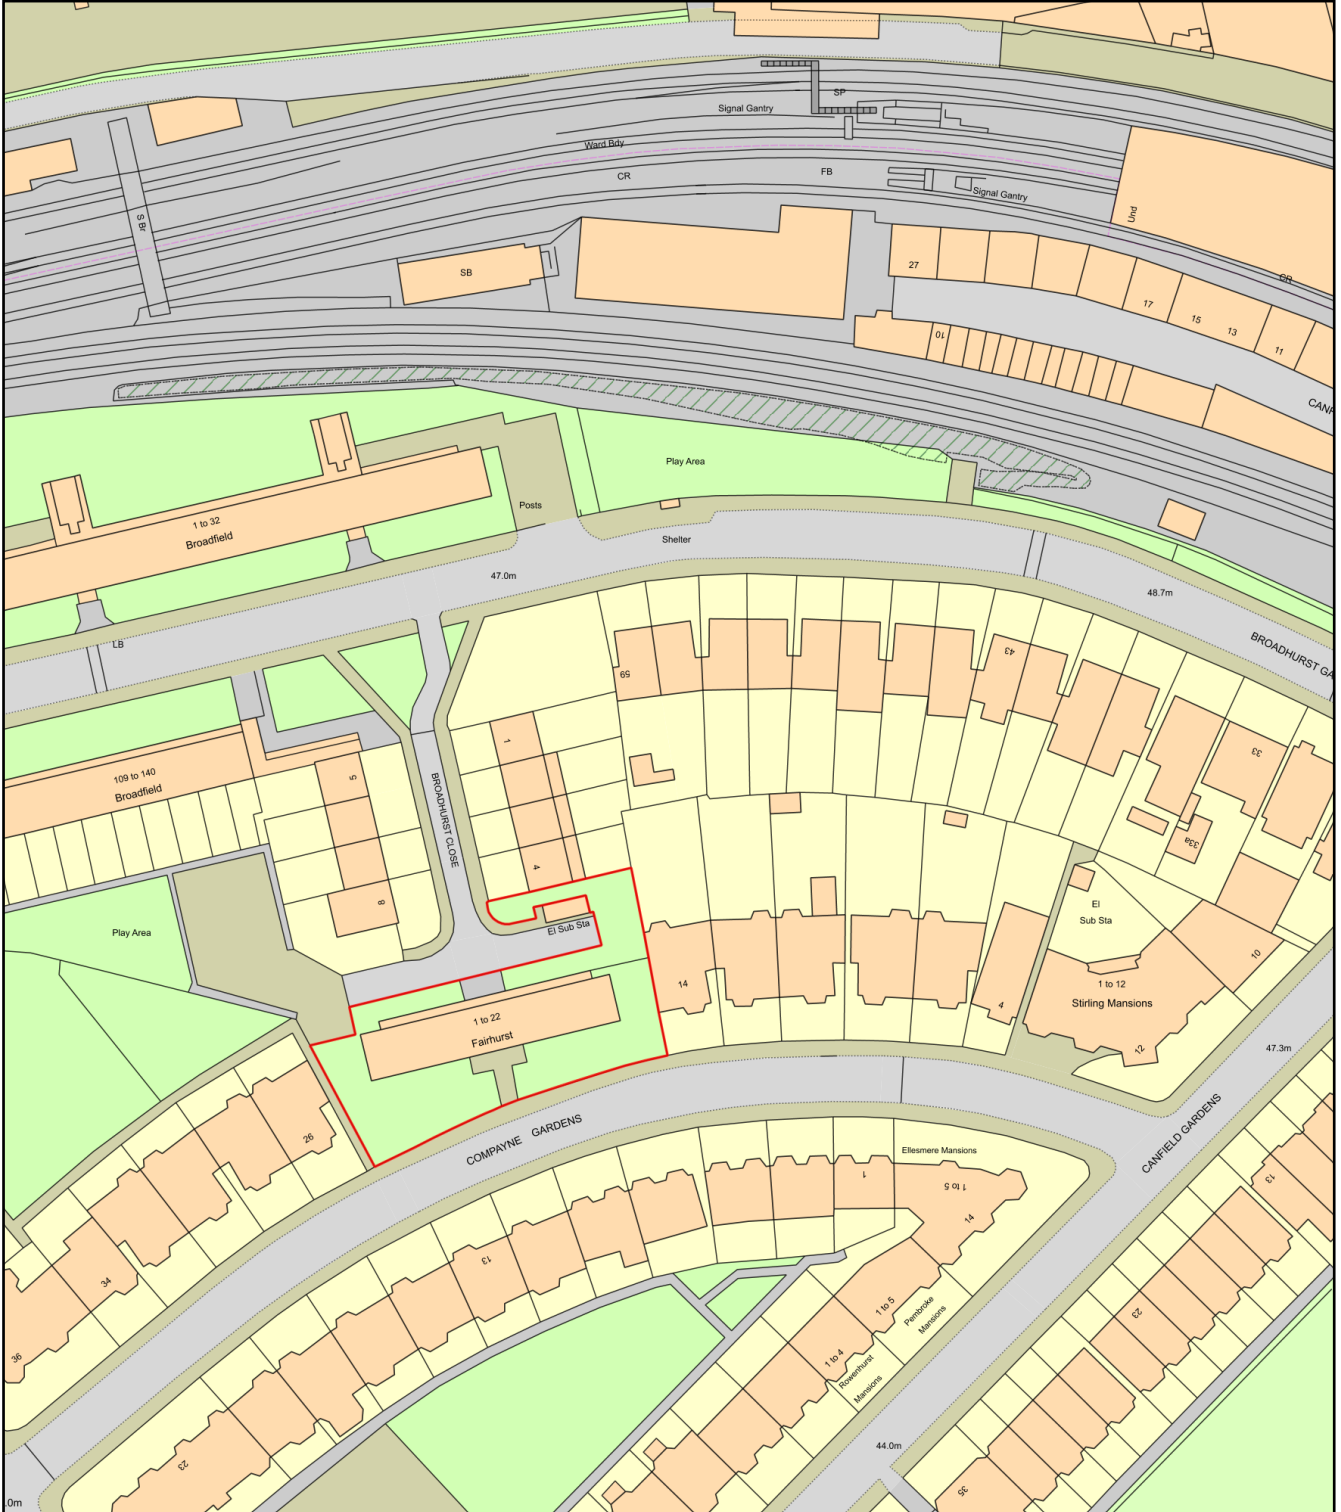

1-22 Fairhurst

Plan Produced for: **Mulalley**
Date Produced: 19 Dec 2023
Plan Reference Number: TQRQM23353105808213
Scale: 1:1250 @ A4