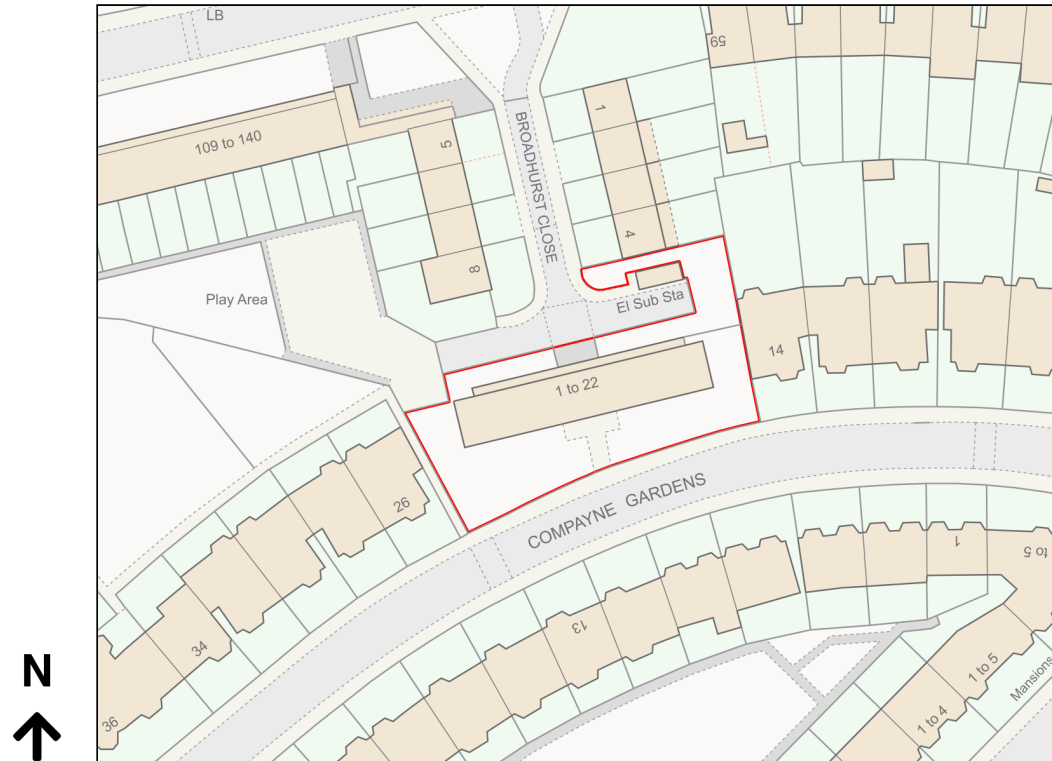

Location Plan

Site Address: Fairhurst, Compayne Gardens, London, NW6 3DJ

Date Produced: 08-Jan-2024

Scale: 1:1250 @A4

Planning Portal Reference: PP-12687099v1