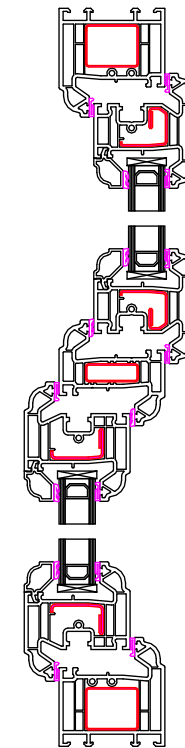

# Window Profiles by Window Type 1:5

**Type A -  
Fixed in Frame**

**Type B -  
Fixed in Sash**

**Type C -  
Fanlight**

**Type D -  
Side Hung**

**Type E -  
Top Hung**

**Type F -  
Tilt & Turn**

**Type G -  
50 - 50 Mock Sash**

**Type H -  
Fanlight over Dummy Vent**

Scale 1:100

Scale 1:50

Contract No.  
FHI 110127

Site Address -  
182 Royal College Street,  
Camden,  
NW London  
NW1 9NN

Drawing No.  
2 of 3

FHI Window Profiles by  
Window Type

**All Dimensions in mm**

Scale: 1 : 5

**Signed Off on -** 22/12/2023

**Review on -**

First Home Improvements  
Station Road Industrial  
Estate Lenwade Norfolk  
NR9 5LY

© Drawings, associated documentation and intellectual property is protected under copyright law.  
All documentation by First Home Improvements prohibits unauthorised actions such as (but not limited to) the re-issuing and re-production thereof without prior consent.