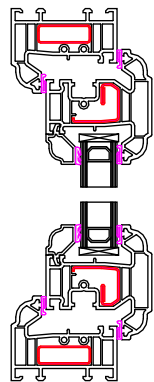

# Window Profiles by Window Type 1:5

**Type A -  
Fixed in Frame**

**Type B -  
Fixed in Sash**

**Type C -  
Fanlight**

**Type D -  
Side Hung**

**Type E -  
Top Hung**

**Type F -  
Tilt & Turn**

**Type G -  
50 - 50 Mock Sash**

**Type H -  
Fanlight over Dummy Vent**

Scale 1:100

Scale 1:50

Contract No.  
FHI 110127

Site Address -  
182 Royal College Street,  
Camden,  
NW London  
NW1 9NN

Drawing No.  
2 of 3

FHI Window Profiles by  
Window Type

**All Dimensions in mm**

Scale: 1 : 5

**Signed Off on -** 22/12/2023

**Review on -**

First Home Improvements  
Station Road Industrial  
Estate Lenwade Norfolk  
NR9 5LY

© Drawings, associated documentation and intellectual property is protected under copyright law.  
All documentation by First Home Improvements prohibits unauthorised actions such as (but not limited to) the re-issuing and re-production thereof without prior consent.