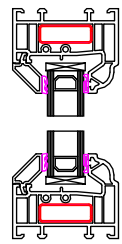

# Window Profiles by Window Type 1:5

**Type A -  
Fixed in Frame**

**Type B -  
Fixed in Sash**

**Type C -  
Fanlight**

**Type D -  
Side Hung**

**Type E -  
Top Hung**

**Type F -  
Tilt & Turn**

**Type G -  
50 - 50 Mock Sash**

**Type H -  
Fanlight over Dummy Vent**

Scale 1:100

Scale 1:50

Contract No.  
FHI 110127

Site Address -  
182 Royal College Street,  
Camden,  
NW London  
NW1 9NN

Drawing No.  
2 of 3

FHI Window Profiles by  
Window Type

**All Dimensions in mm**

Scale: 1 : 5

**Signed Off on -** 22/12/2023

**Review on -**

First Home Improvements  
Station Road Industrial  
Estate Lenwade Norfolk  
NR9 5LY

© Drawings, associated documentation and intellectual property is protected under copyright law.  
All documentation by First Home Improvements prohibits unauthorised actions such as (but not limited to) the re-issuing and re-production thereof without prior consent.