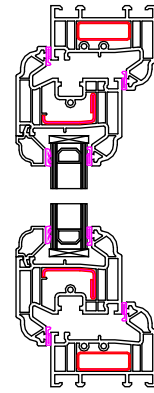

# Window Profiles by Window Type 1:5

**Type A -  
Fixed in Frame**

**Type B -  
Fixed in Sash**

**Type C -  
Fanlight**

**Type D -  
Side Hung**

**Type E -  
Top Hung**

**Type F -  
Tilt & Turn**

**Type G -  
50 - 50 Mock Sash**

**Type H -  
Fanlight over Dummy Vent**

Scale 1:100

Scale 1:50

Contract No.  
FHI 110127

Site Address -  
182 Royal College Street,  
Camden,  
NW London  
NW1 9NN

Drawing No.  
2 of 3

FHI Window Profiles by  
Window Type

**All Dimensions in mm**

Scale: 1 : 5

**Signed Off on -** 22/12/2023

**Review on -**

First Home Improvements  
Station Road Industrial  
Estate Lenwade Norfolk  
NR9 5LY

© Drawings, associated documentation and intellectual property is protected under copyright law.  
All documentation by First Home Improvements prohibits unauthorised actions such as (but not limited to) the re-issuing and re-production thereof without prior consent.