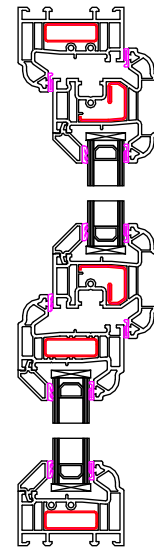

# Window Profiles by Window Type 1:5

**Type A -  
Fixed in Frame**

**Type B -  
Fixed in Sash**

**Type C -  
Fanlight**

**Type D -  
Side Hung**

**Type E -  
Top Hung**

**Type F -  
Tilt & Turn**

**Type G -  
50 - 50 Mock Sash**

**Type H -  
Fanlight over Dummy Vent**

Scale 1:100

Scale 1:50

Contract No.  
FHI 110127

Site Address -  
182 Royal College Street,  
Camden,  
NW London  
NW1 9NN

Drawing No.  
2 of 3

FHI Window Profiles by  
Window Type

**All Dimensions in mm**

Scale: 1 : 5

**Signed Off on -** 22/12/2023

**Review on -**

First Home Improvements  
Station Road Industrial  
Estate Lenwade Norfolk  
NR9 5LY

© Drawings, associated documentation and intellectual property is protected under copyright law.  
All documentation by First Home Improvements prohibits unauthorised actions such as (but not limited to) the re-issuing and re-production thereof without prior consent.