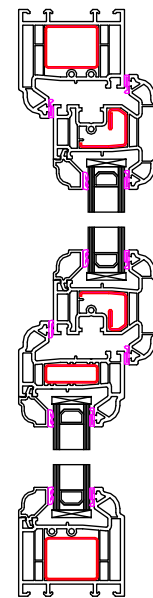

# Window Profiles by Window Type 1:5

**Type A -  
Fixed in Frame**

**Type B -  
Fixed in Sash**

**Type C -  
Fanlight**

**Type D -  
Side Hung**

**Type E -  
Top Hung**

**Type F -  
Tilt & Turn**

**Type G -  
50 - 50 Mock Sash**

**Type H -  
Fanlight over Dummy Vent**

Scale 1:100

Scale 1:50

Contract No.  
FHI 110127

Site Address -  
182 Royal College Street,  
Camden,  
NW London  
NW1 9NN

Drawing No.  
2 of 3

FHI Window Profiles by  
Window Type

**All Dimensions in mm**

Scale: 1 : 5

**Signed Off on -** 22/12/2023

**Review on -**

First Home Improvements  
Station Road Industrial  
Estate Lenwade Norfolk  
NR9 5LY

© Drawings, associated documentation and intellectual property is protected under copyright law.  
All documentation by First Home Improvements prohibits unauthorised actions such as (but not limited to) the re-issuing and re-production thereof without prior consent.