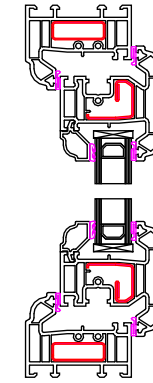

# Window Profiles by Window Type 1:5

**Type A -  
Fixed in Frame**

**Type B -  
Fixed in Sash**

**Type C -  
Fanlight**

**Type D -  
Side Hung**

**Type E -  
Top Hung**

**Type F -  
Tilt & Turn**

**Type G -  
50 - 50 Mock Sash**

**Type H -  
Fanlight over Dummy Vent**

Scale 1:100

Scale 1:50

Contract No.  
FHI 110127

Site Address -  
182 Royal College Street,  
Camden,  
NW London  
NW1 9NN

Drawing No.  
2 of 3

FHI Window Profiles by  
Window Type

**All Dimensions in mm**

Scale: 1 : 5

**Signed Off on -** 22/12/2023

**Review on -**

First Home Improvements  
Station Road Industrial  
Estate Lenwade Norfolk  
NR9 5LY

© Drawings, associated documentation and intellectual property is protected under copyright law.  
All documentation by First Home Improvements prohibits unauthorised actions such as (but not limited to) the re-issuing and re-production thereof without prior consent.