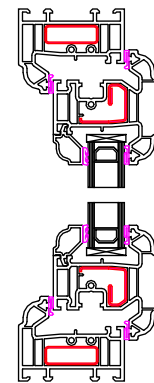

# Window Profiles by Window Type 1:5

**Type A -  
Fixed in Frame**

**Type B -  
Fixed in Sash**

**Type C -  
Fanlight**

**Type D -  
Side Hung**

**Type E -  
Top Hung**

**Type F -  
Tilt & Turn**

**Type G -  
50 - 50 Mock Sash**

**Type H -  
Fanlight over Dummy Vent**

Scale 1:100

Scale 1:50

Contract No.  
FHI 110127

Site Address -  
182 Royal College Street,  
Camden,  
NW London  
NW1 9NN

Drawing No.  
2 of 3

FHI Window Profiles by  
Window Type

**All Dimensions in mm**

Scale: 1 : 5

**Signed Off on -** 22/12/2023

**Review on -**

First Home Improvements  
Station Road Industrial  
Estate Lenwade Norfolk  
NR9 5LY

© Drawings, associated documentation and intellectual property is protected under copyright law.  
All documentation by First Home Improvements prohibits unauthorised actions such as (but not limited to) the re-issuing and re-production thereof without prior consent.