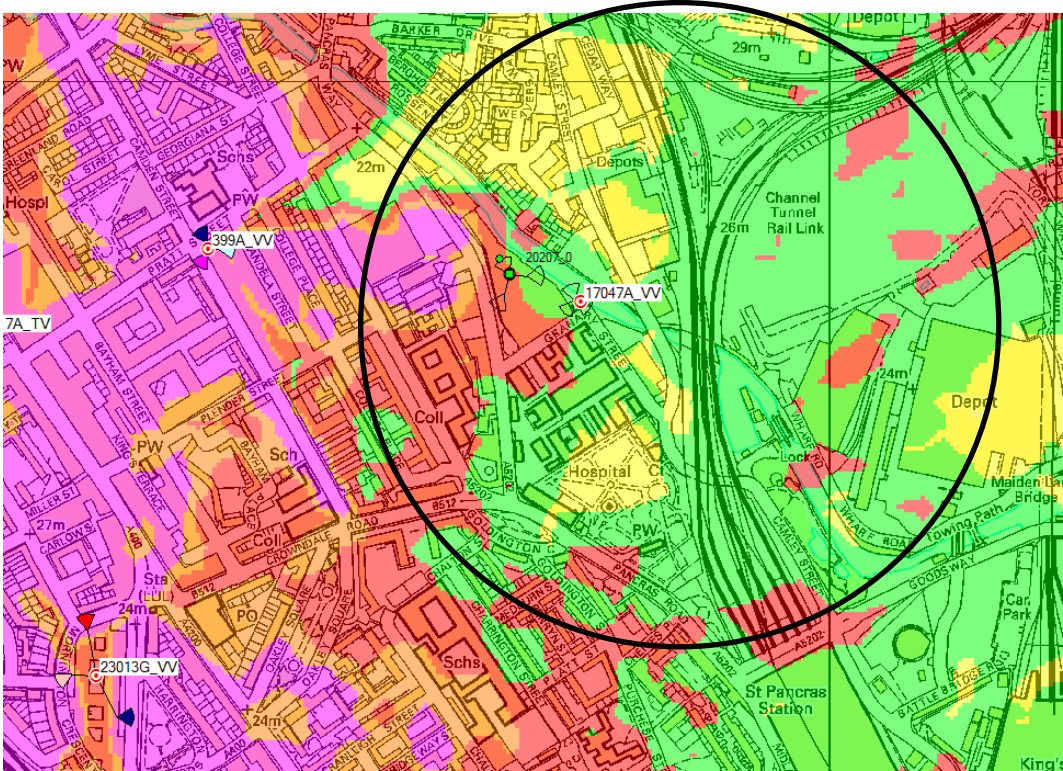

VF 20207 – coverage plots

VF Radio Planner

10/2023

LTE2100 – 4G, Main mobile broadband coverage

- LTE2100 Reception
- Indoor coverage
 - Dense urban
 - Urban
 - Suburban
 - Outdoor coverage
 - In car/Rural
 - Outdoor

Fig. 1: Existing LTE2100 coverage (existing TEMP mast 17047)

LTE2100 – 4G, Main mobile broadband coverage

- LTE2100 Reception
- Indoor coverage
 - Dense urban
 - Urban
 - Suburban
 - Outdoor coverage
 - In car/Rural
 - Outdoor

Fig. 2: LTE2100 coverage with no replacement

LTE2100 – 4G, Main mobile broadband coverage

Fig. 3: Proposed LTE2100 coverage (replacement 20207)