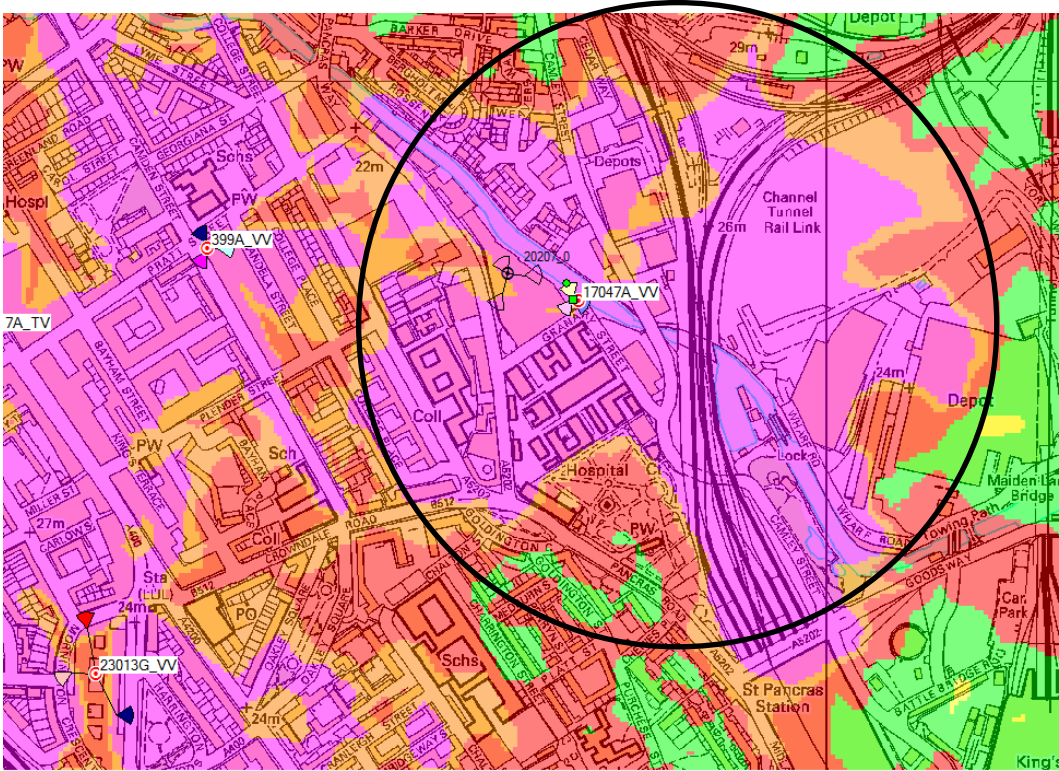

VF 20207 – coverage plots

VF Radio Planner

10/2023

LTE2100 – 4G, Main mobile broadband coverage

- LTE2100 Reception
- Indoor coverage
 - Dense urban
 - Urban
 - Suburban
 - Outdoor coverage
 - In car/Rural
 - Outdoor

Fig. 1: Existing LTE2100 coverage (existing TEMP mast 17047)

LTE2100 – 4G, Main mobile broadband coverage

- LTE2100 Reception
- Indoor coverage
 - Dense urban
 - Urban
 - Suburban
 - Outdoor coverage
 - In car/Rural
 - Outdoor