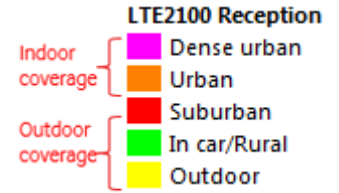

Fig. 2: LTE2100 coverage with no replacement

LTE2100 – 4G, Main mobile broadband coverage

Fig. 3: Proposed LTE2100 coverage (replacement 20207)