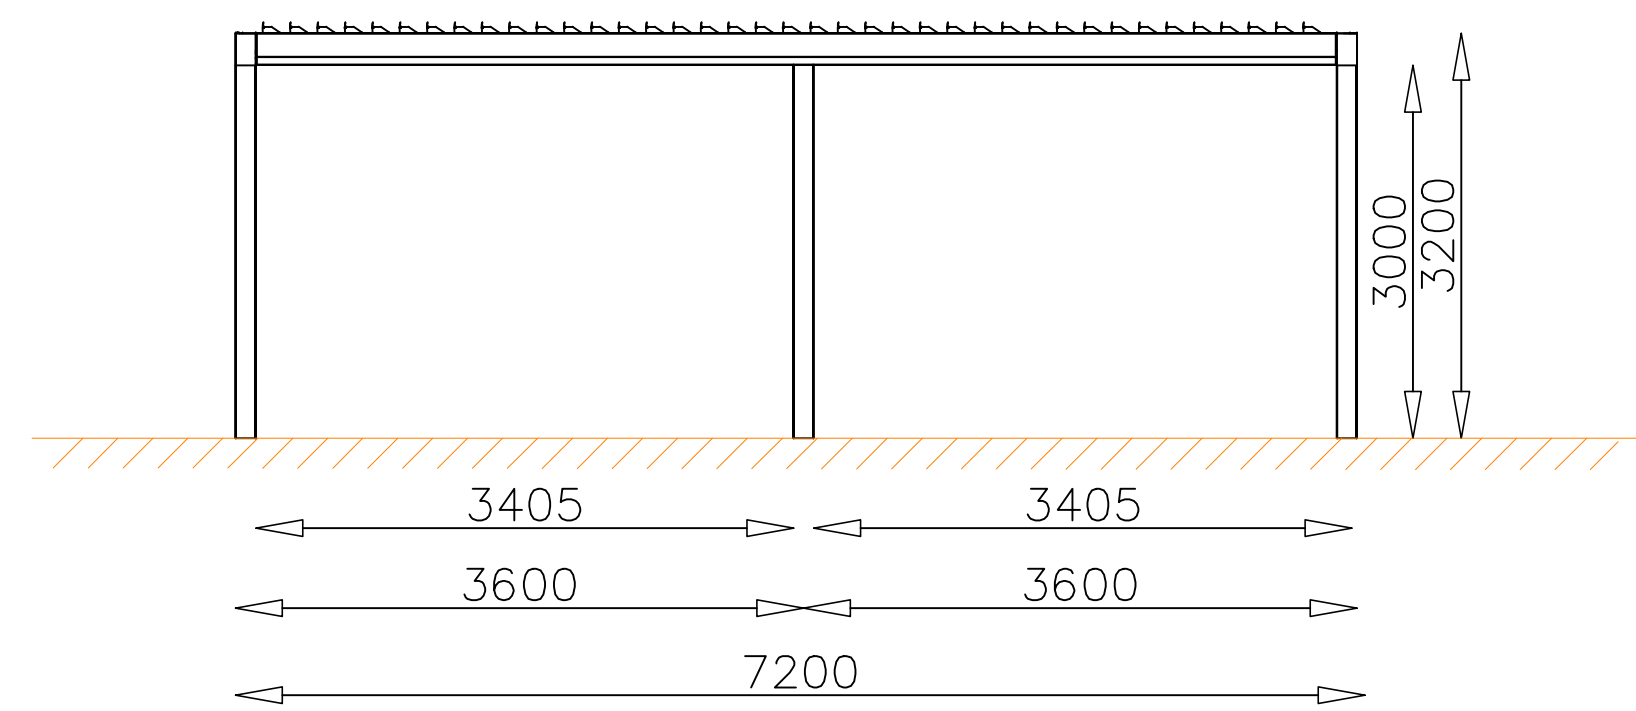

4th FLOOR

FRONT

SIDE

5th FLOOR

FRONT

SIDE

DATE	19/12/2023
CLIENT	DESIGNER SHADE SOLUTIONS
REF:	PELDON ROSE
MODEL	LOUVRESYSTEM ALPHA
MODEL	ROMA
MODULE	JOINT
SUPPORT TYPE	SELF-STANDING
STRUCTURE COLOUR	AMMOS
FABRIC COLOUR	
LED	NO
VIEW:	FRONT - SIDE