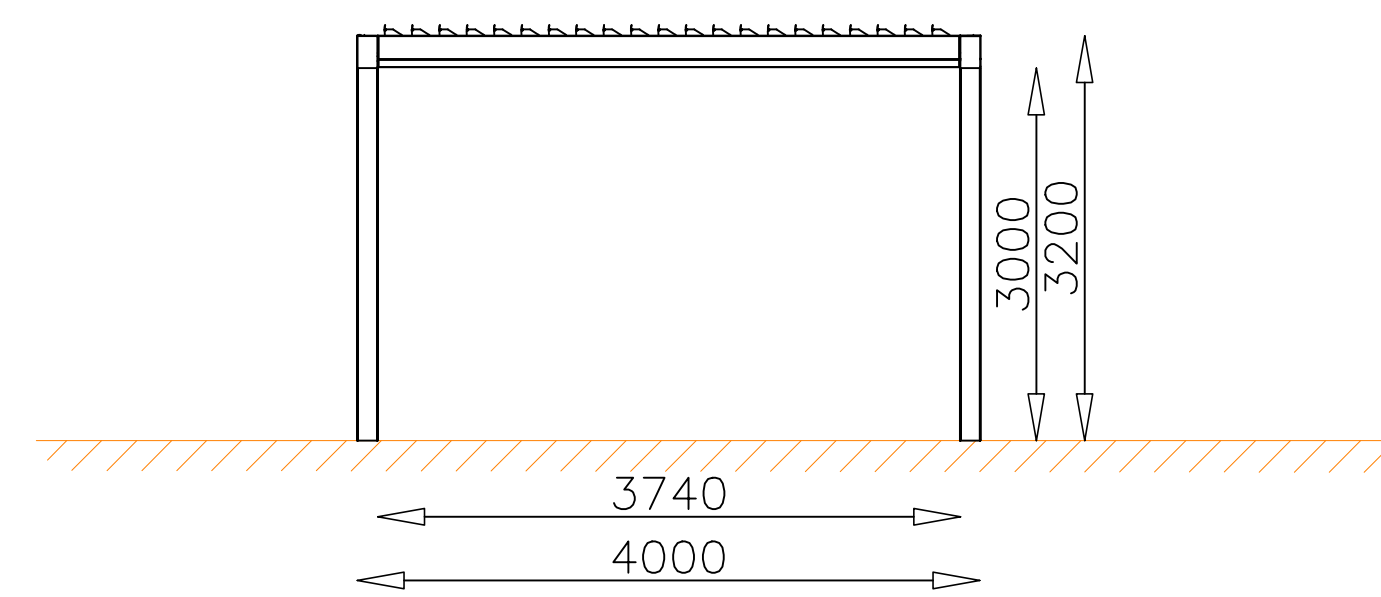

4th FLOOR

FRONT

SIDE

5th FLOOR

FRONT

SIDE

DATE	19/12/2023
CLIENT	DESIGNER SHADE SOLUTIONS
REF:	PELDON ROSE
MODEL	LOUVRESYSTEM ALPHA
MODEL	ROMA
MODULE	JOINT
SUPPORT TYPE	SELF-STANDING
STRUCTURE COLOUR	AMMOS
FABRIC COLOUR	
LED	NO
VIEW:	FRONT - SIDE