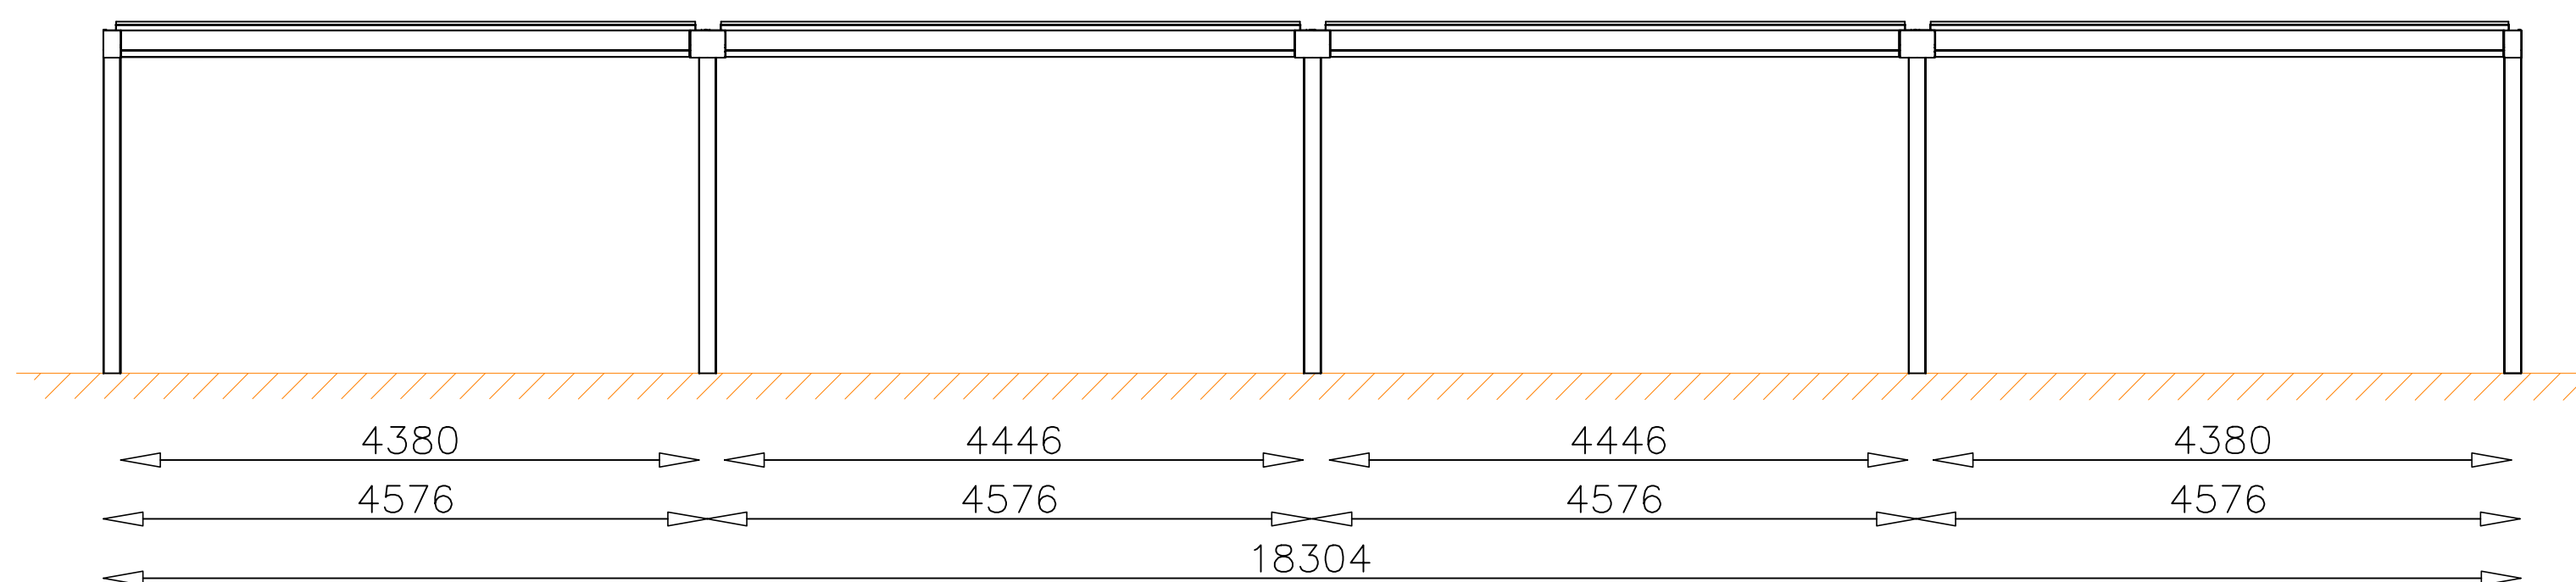

4th FLOOR

FRONT

SIDE

5th FLOOR

FRONT

SIDE

DATE	19/12/2023
CLIENT	DESIGNER SHADE SOLUTIONS
REF:	PELDON ROSE
MODEL	LOUVRESYSTEM ALPHA
MODEL	ROMA
MODULE	JOINT
SUPPORT TYPE	SELF-STANDING
STRUCTURE COLOUR	AMMOS
FABRIC COLOUR	
LED	NO
VIEW:	FRONT - SIDE