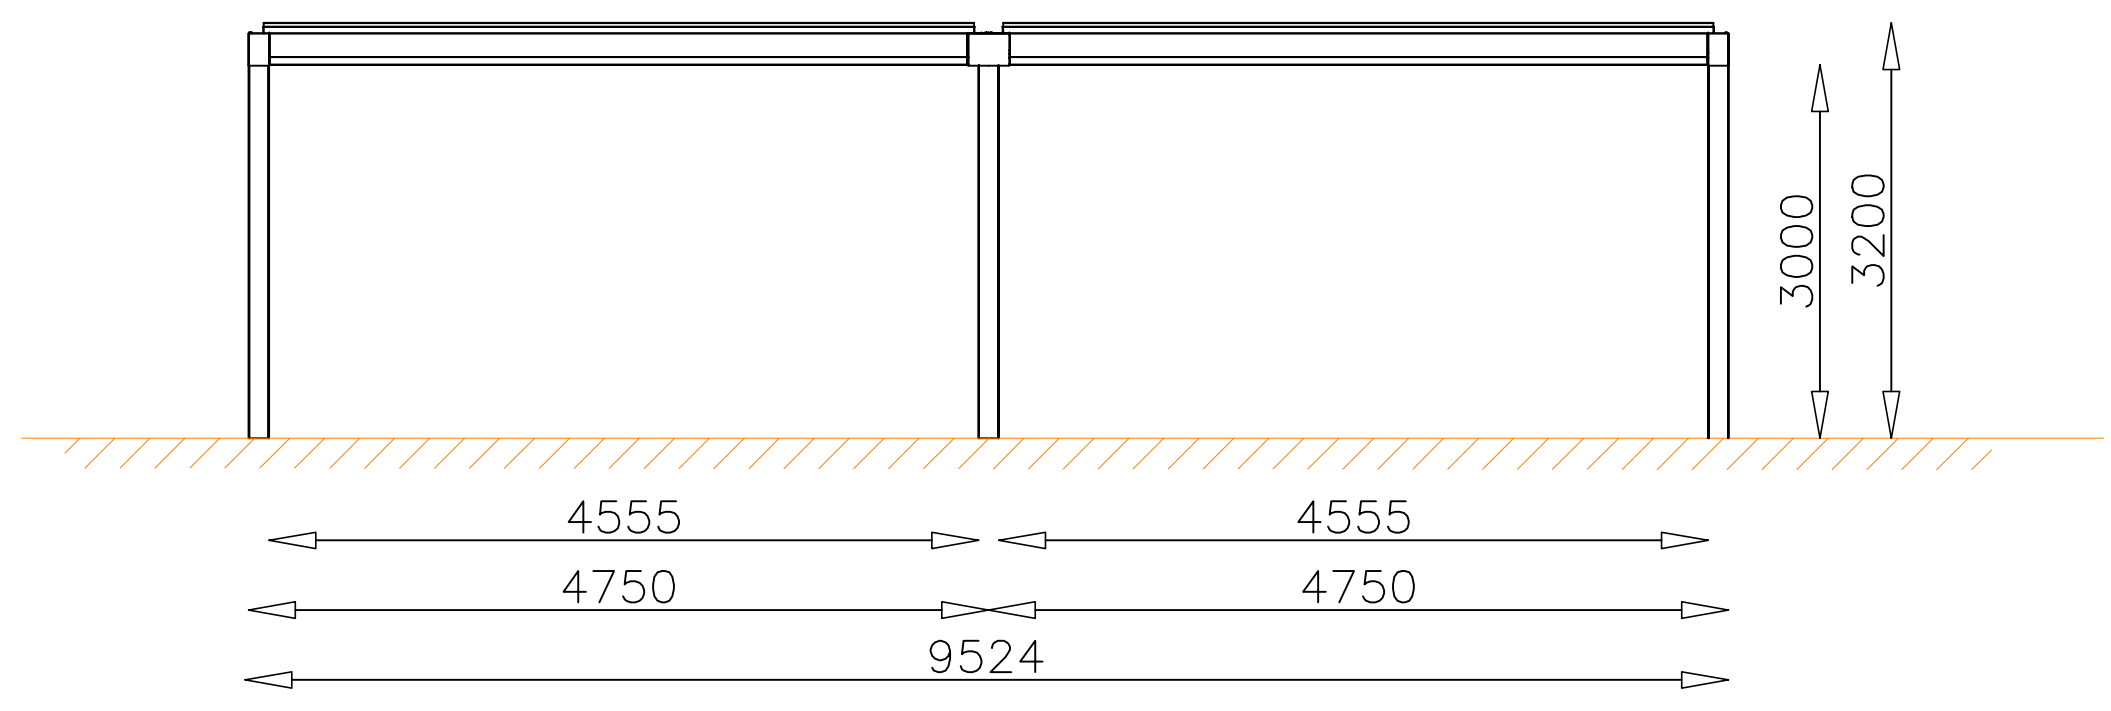

4th FLOOR

FRONT

SIDE

5th FLOOR

FRONT

SIDE

DATE	19/12/2023
CLIENT	DESIGNER SHADE SOLUTIONS
REF:	PELDON ROSE
MODEL	LOUVRESYSTEM ALPHA
MODEL	ROMA
MODULE	JOINT
SUPPORT TYPE	SELF-STANDING
STRUCTURE COLOUR	AMMOS
FABRIC COLOUR	
LED	NO
VIEW:	FRONT - SIDE