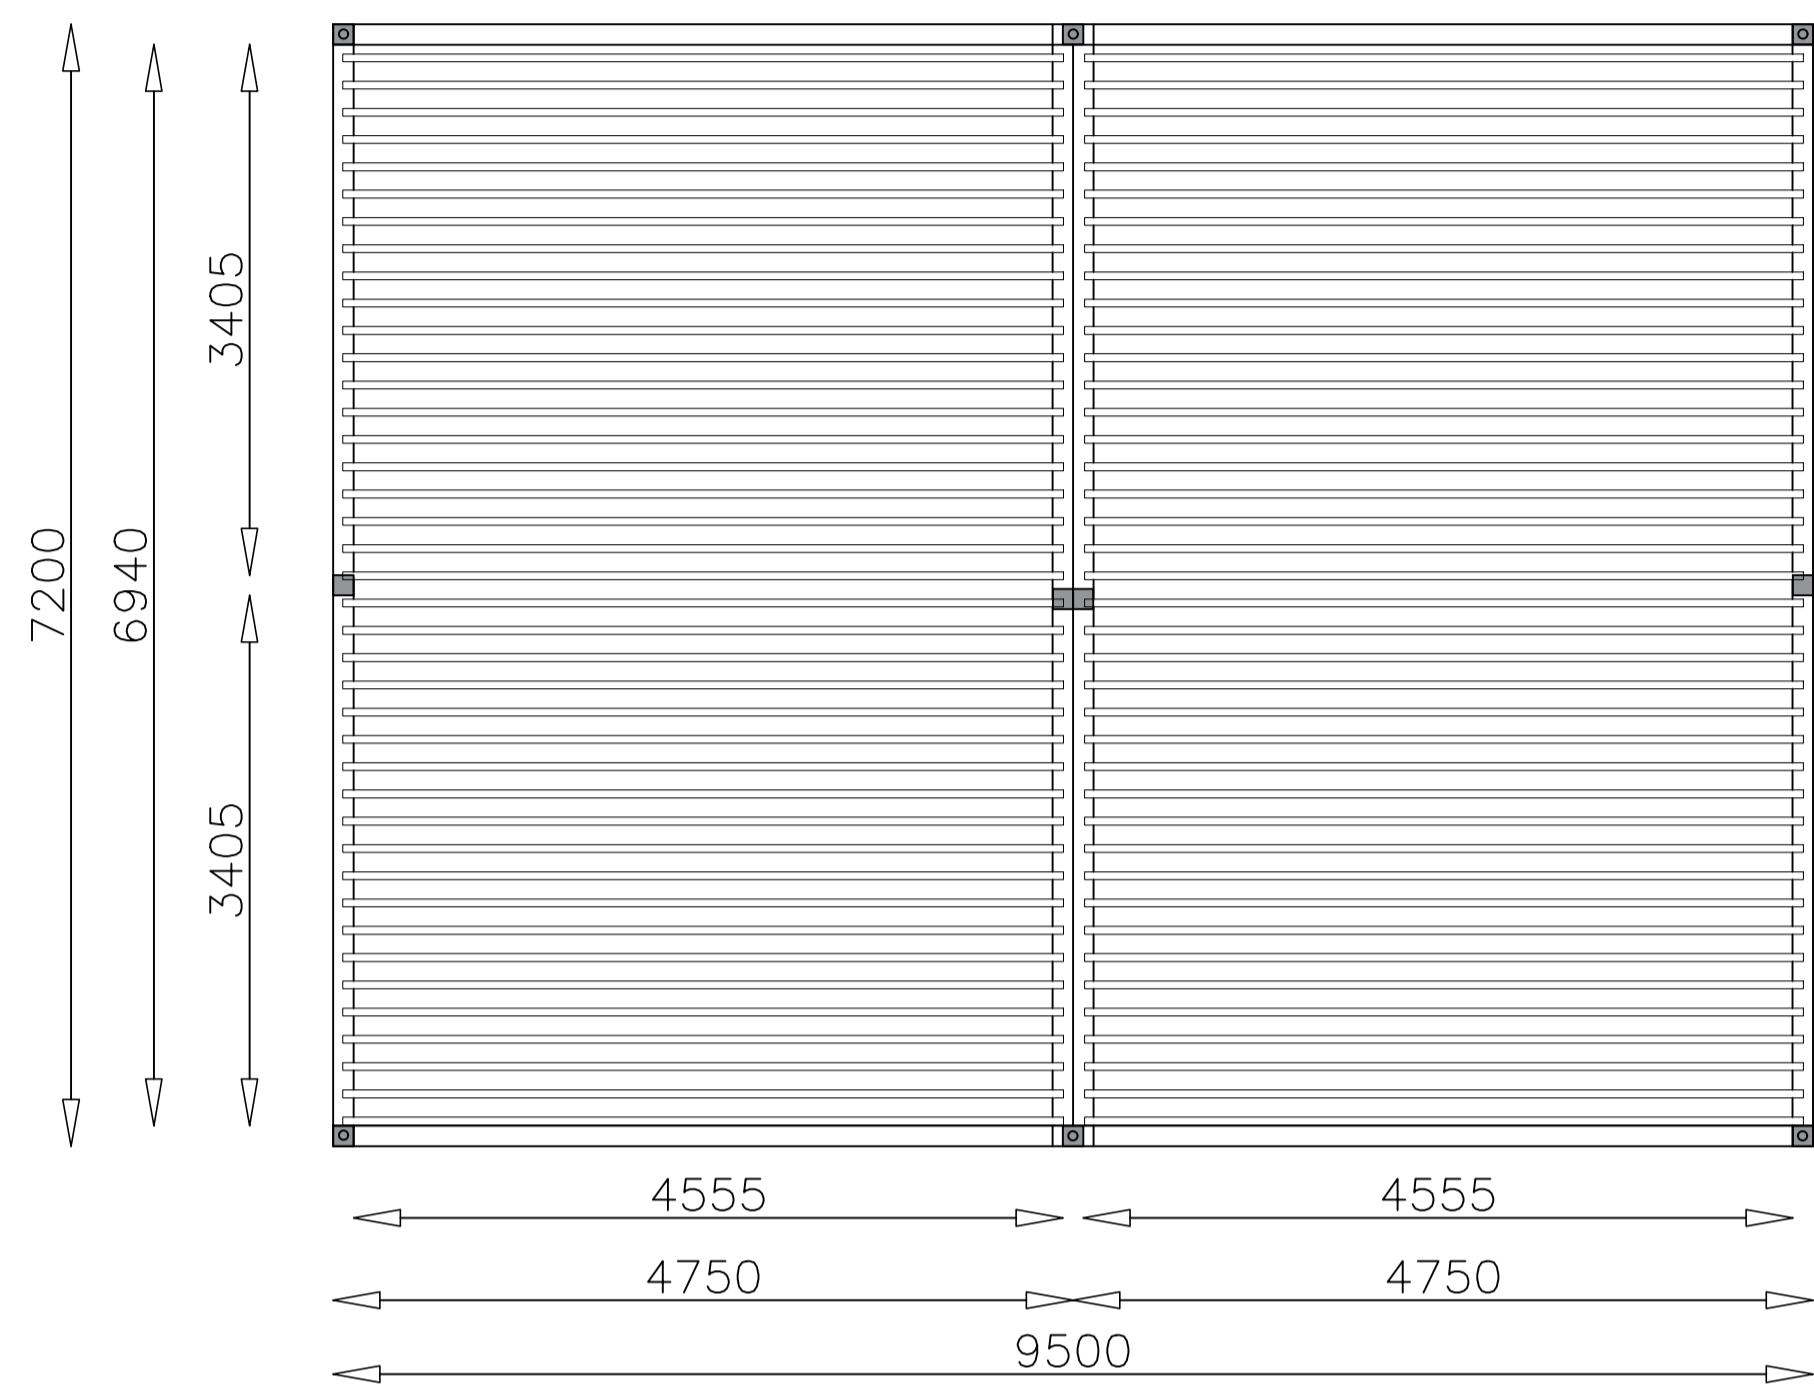

4th FLOOR

5th FLOOR

| | |
|------------------|--------------------------|
| DATE | 19/12/2023 |
| CLIENT | DESIGNER SHADE SOLUTIONS |
| REF: | PELDON ROSE |
| MODEL | LOUVRESYSTEM ALPHA |
| MODEL | ROMA |
| MODULE | JOINT |
| SUPPORT TYPE | SELF-STANDING |
| STRUCTURE COLOUR | AMMOS |
| FABRIC COLOUR | |
| LED | NO |
| VIEW: | TOP |