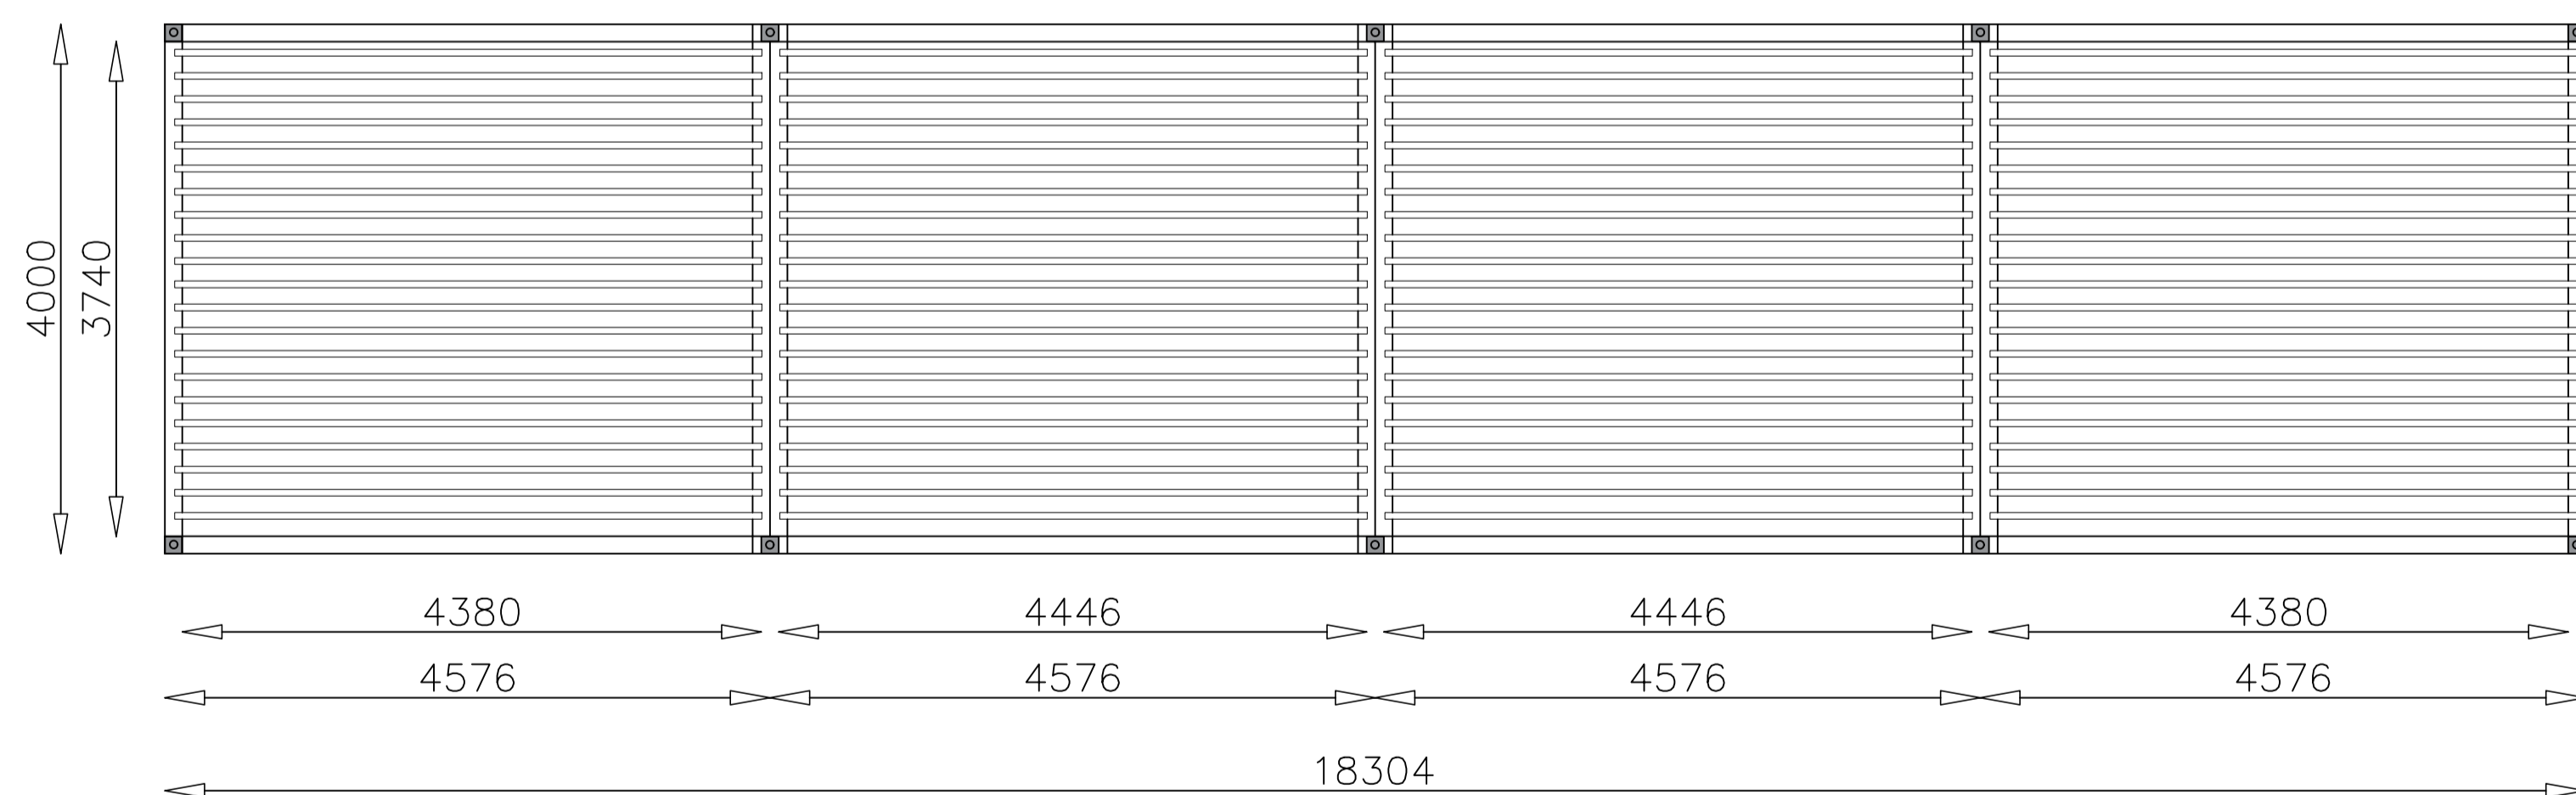

4th FLOOR

5th FLOOR

| | |
|------------------|--------------------------|
| DATE | 19/12/2023 |
| CLIENT | DESIGNER SHADE SOLUTIONS |
| REF: | PELDON ROSE |
| MODEL | LOUVRESYSTEM ALPHA |
| MODEL | ROMA |
| MODULE | JOINT |
| SUPPORT TYPE | SELF-STANDING |
| STRUCTURE COLOUR | AMMOS |
| FABRIC COLOUR | |
| LED | NO |
| VIEW: | TOP |