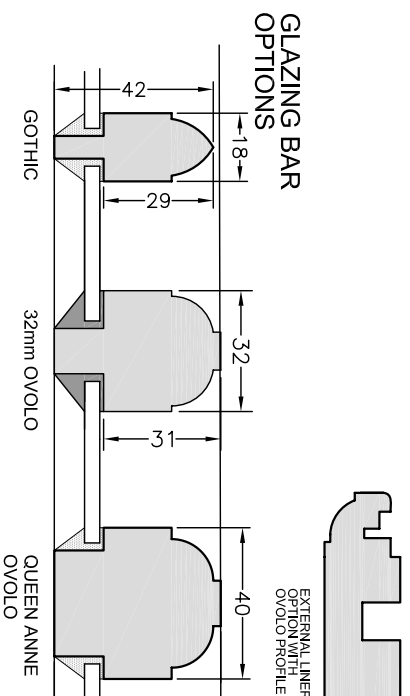

HERITAGE BOX SASH

95mm JAMB SECTION

14/1/2018 REVISION B
FILE: HX1-04SX

DUE TO PROGRESSIVE DEVELOPMENT MUMFORD & WOOD LIMITED RESERVE THE RIGHT TO MODIFY OR CHANGE SPECIFICATIONS WITHOUT PRIOR NOTICE

TOWER BUSINESS PARK,
KELYDON ROAD
TIPTRERE, ESSEX
CO5 0LX
Tel: 01621 818155 FAX: 01621 818175
EMAIL: sales@mumfordwood.com
WEB: www.mumfordwood.com