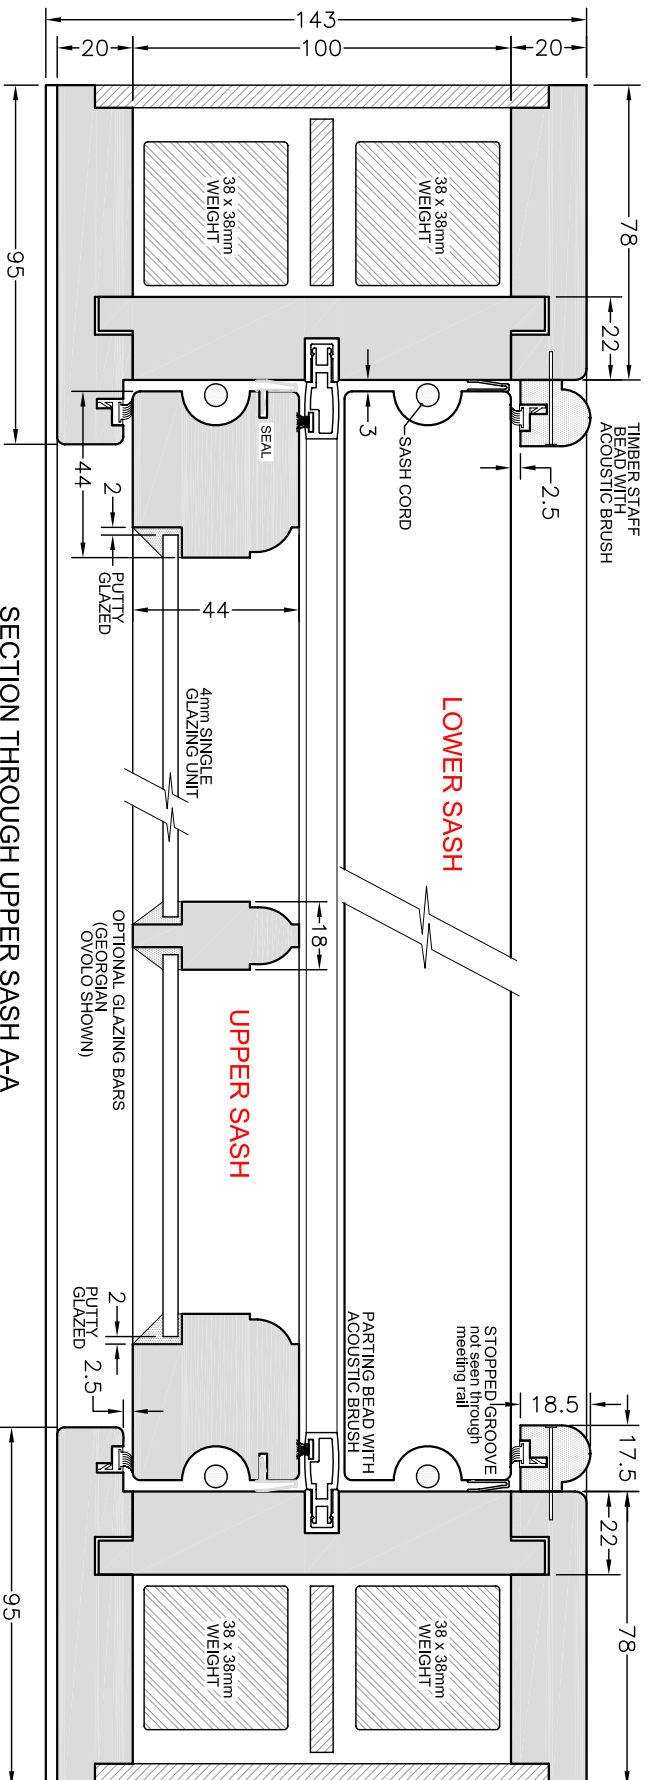

HERITAGE BOX SASH

95mm JAMB SECTION

14/1/2018 REVISION B
FILE: HX1-04SX

DUE TO PROGRESSIVE DEVELOPMENT MUMFORD & WOOD LIMITED RESERVE THE RIGHT TO MODIFY OR CHANGE SPECIFICATIONS WITHOUT PRIOR NOTICE

TOWER BUSINESS PARK,
KELYDON ROAD
TIPTRERE, ESSEX
CO5 0LX
Tel: 01621 818155 FAX: 01621 818175
EMAIL: sales@mumfordwood.com
WEB: www.mumfordwood.com