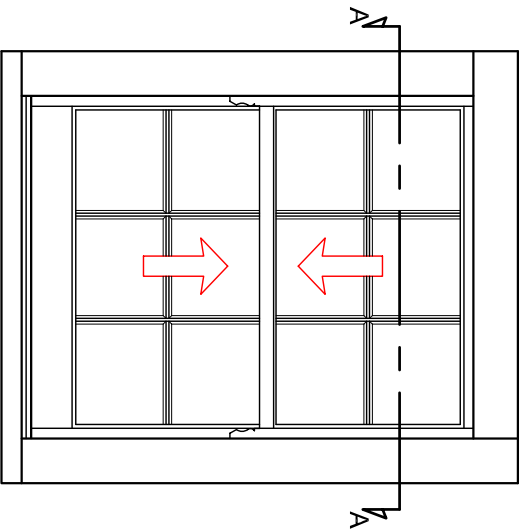

HERITAGE BOX SASH

95mm JAMB SECTION

14/1/2018 REVISION B
FILE: HX1-04SX

DUE TO PROGRESSIVE DEVELOPMENT MUMFORD & WOOD LIMITED RESERVE THE RIGHT TO MODIFY OR CHANGE SPECIFICATIONS WITHOUT PRIOR NOTICE

TOWER BUSINESS PARK,
KELYDON ROAD
TIPTRERE, ESSEX
CO5 0LX
Tel: 01621 818155 FAX: 01621 818175
EMAIL: sales@mumfordwood.com
WEB: www.mumfordwood.com