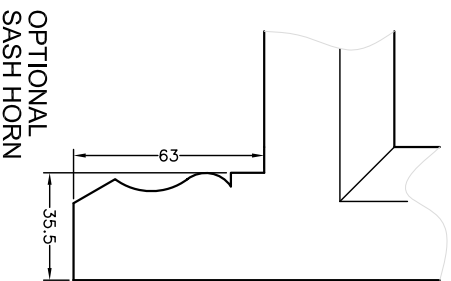

HERITAGE BOX SASH

95mm JAMB SECTION

14/1/2018 REVISION B
FILE: HX1-04SX

DUE TO PROGRESSIVE DEVELOPMENT MUMFORD & WOOD LIMITED RESERVE THE RIGHT TO MODIFY OR CHANGE SPECIFICATIONS WITHOUT PRIOR NOTICE

TOWER BUSINESS PARK,
KELYDON ROAD
TIPTRERE, ESSEX
CO5 0LX
Tel: 01621 818155 FAX: 01621 818175
EMAIL: sales@mumfordwood.com
WEB: www.mumfordwood.com