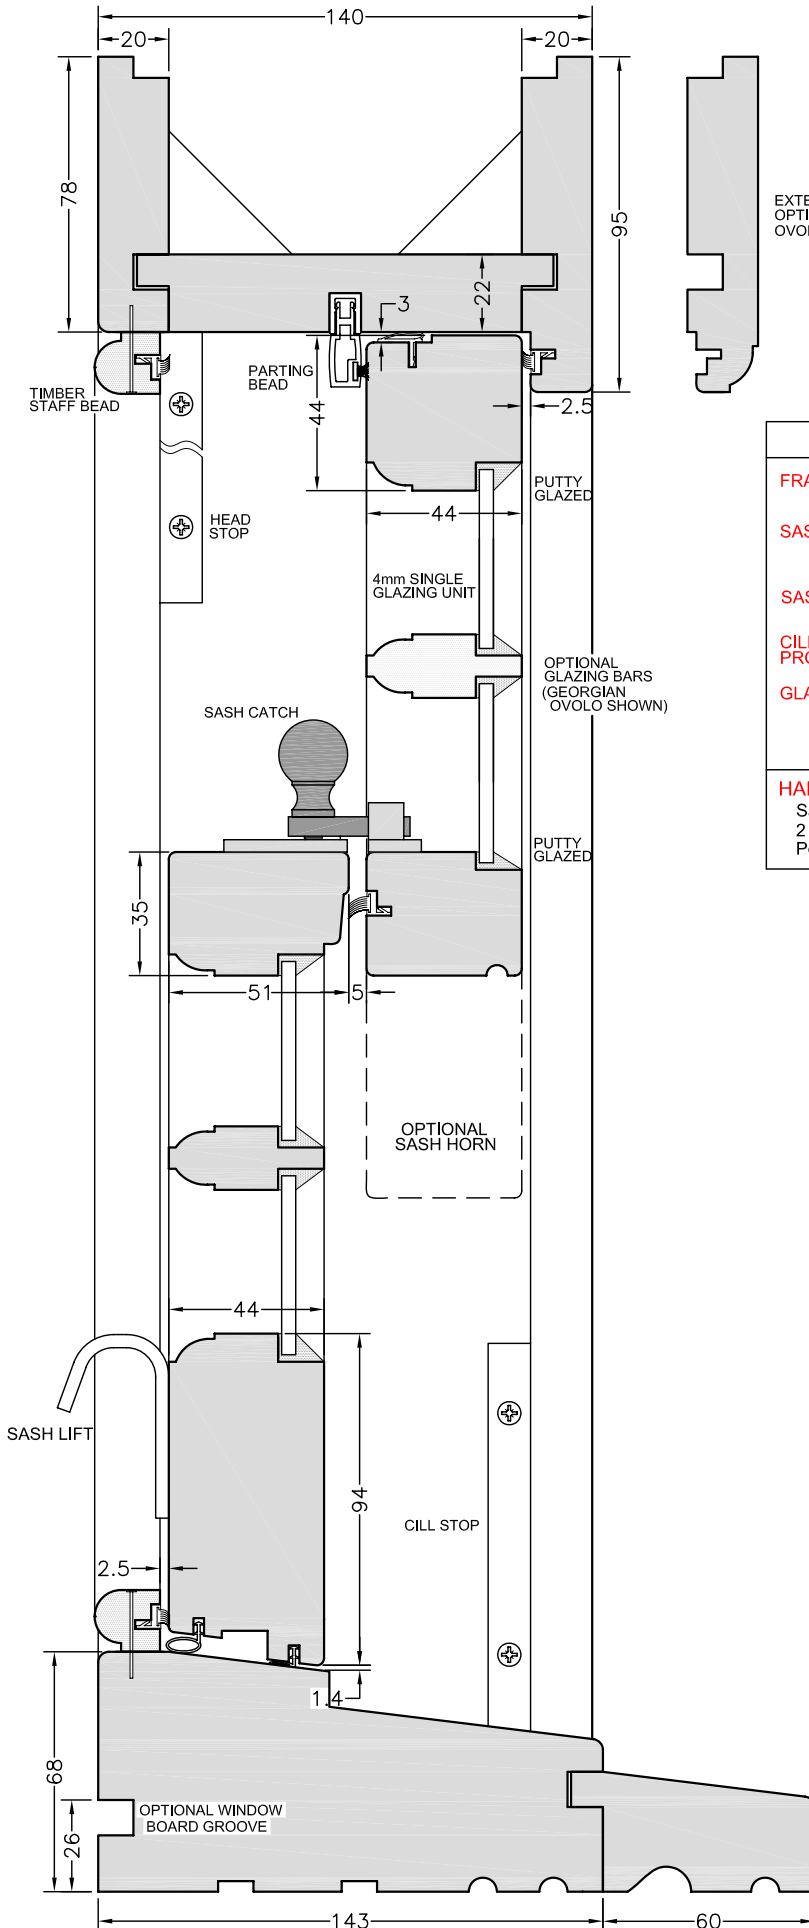

HERITAGE BOX SASH

95mm HEAD with 68mm CILL

14/11/2018 REVISION C
FILE: HX1-01SX

EXTERNAL LINER
OPTION WITH
OVOLO PROFILE

SPECIFICATIONS

FRAME	95 x 140mm HEAD & JAMBS, 68x143mm CILL. 129mm & 179mm MULLION
SASH	44x44mm TOP RAIL & STILES. 94x44mm BOTTOM RAIL. 35x44mm MEETING RAILS
SASH PROFILE	OVOLO Optional Horn detail on sash.
CILL PROJECTION	60mm shown, additional options: Flush, 35mm, 85mm
GLAZING	4mm single glazed using traditional hand-faced putty. Toughened 6mm single glazed, obscure patterns & period glass styles available.

HARDWARE/FITTINGS

Sash catch, Sash Lifts and Barrel Security Lock, pulley wheel
2 Sash catches fitted if frame is over 1245mm wide.
Polished Chrome, Satin Chrome or Brass finish.

GLAZING BAR OPTIONS

**DUE TO PROGRESSIVE DEVELOPMENT
MUMFORD & WOOD LIMITED RESERVE
THE RIGHT TO MODIFY OR CHANGE
SPECIFICATIONS WITHOUT PRIOR NOTICE**