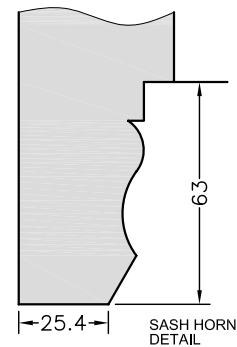

HERITAGE BOX SASH

95mm HEAD with 68mm CILL

14/11/2018 REVISION C
FILE: HX1-01SX

EXTERNAL LINER
OPTION WITH
OVOLO PROFILE

SPECIFICATIONS

FRAME	95 x 140mm HEAD & JAMBS, 68x143mm CILL. 129mm & 179mm MULLION
SASH	44x44mm TOP RAIL & STILES. 94x44mm BOTTOM RAIL. 35x44mm MEETING RAILS
SASH PROFILE	OVOLO Optional Horn detail on sash.
CILL PROJECTION	60mm shown, additional options: Flush, 35mm, 85mm
GLAZING	4mm single glazed using traditional hand-faced putty. Toughened 6mm single glazed, obscure patterns & period glass styles available.

HARDWARE/FITTINGS

Sash catch, Sash Lifts and Barrel Security Lock, pulley wheel
2 Sash catches fitted if frame is over 1245mm wide.
Polished Chrome, Satin Chrome or Brass finish.

GLAZING BAR OPTIONS

**DUE TO PROGRESSIVE DEVELOPMENT
MUMFORD & WOOD LIMITED RESERVE
THE RIGHT TO MODIFY OR CHANGE
SPECIFICATIONS WITHOUT PRIOR NOTICE**