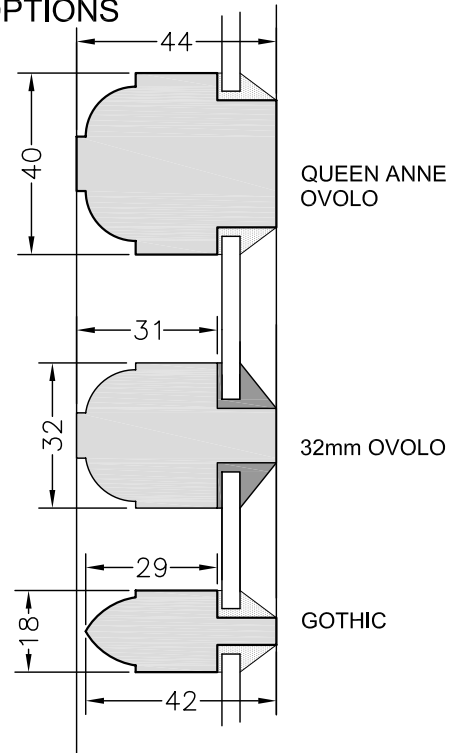

HERITAGE BOX SASH

95mm HEAD with 68mm CILL

14/11/2018 REVISION C
FILE: HX1-01SX

EXTERNAL LINER
OPTION WITH
OVOLO PROFILE

SPECIFICATIONS

FRAME	95 x 140mm HEAD & JAMBS, 68x143mm CILL. 129mm & 179mm MULLION
SASH	44x44mm TOP RAIL & STILES. 94x44mm BOTTOM RAIL. 35x44mm MEETING RAILS
SASH PROFILE	OVOLO Optional Horn detail on sash.
CILL PROJECTION	60mm shown, additional options: Flush, 35mm, 85mm
GLAZING	4mm single glazed using traditional hand-faced putty. Toughened 6mm single glazed, obscure patterns & period glass styles available.

HARDWARE/FITTINGS

Sash catch, Sash Lifts and Barrel Security Lock, pulley wheel
2 Sash catches fitted if frame is over 1245mm wide.
Polished Chrome, Satin Chrome or Brass finish.

GLAZING BAR OPTIONS

**DUE TO PROGRESSIVE DEVELOPMENT
MUMFORD & WOOD LIMITED RESERVE
THE RIGHT TO MODIFY OR CHANGE
SPECIFICATIONS WITHOUT PRIOR NOTICE**