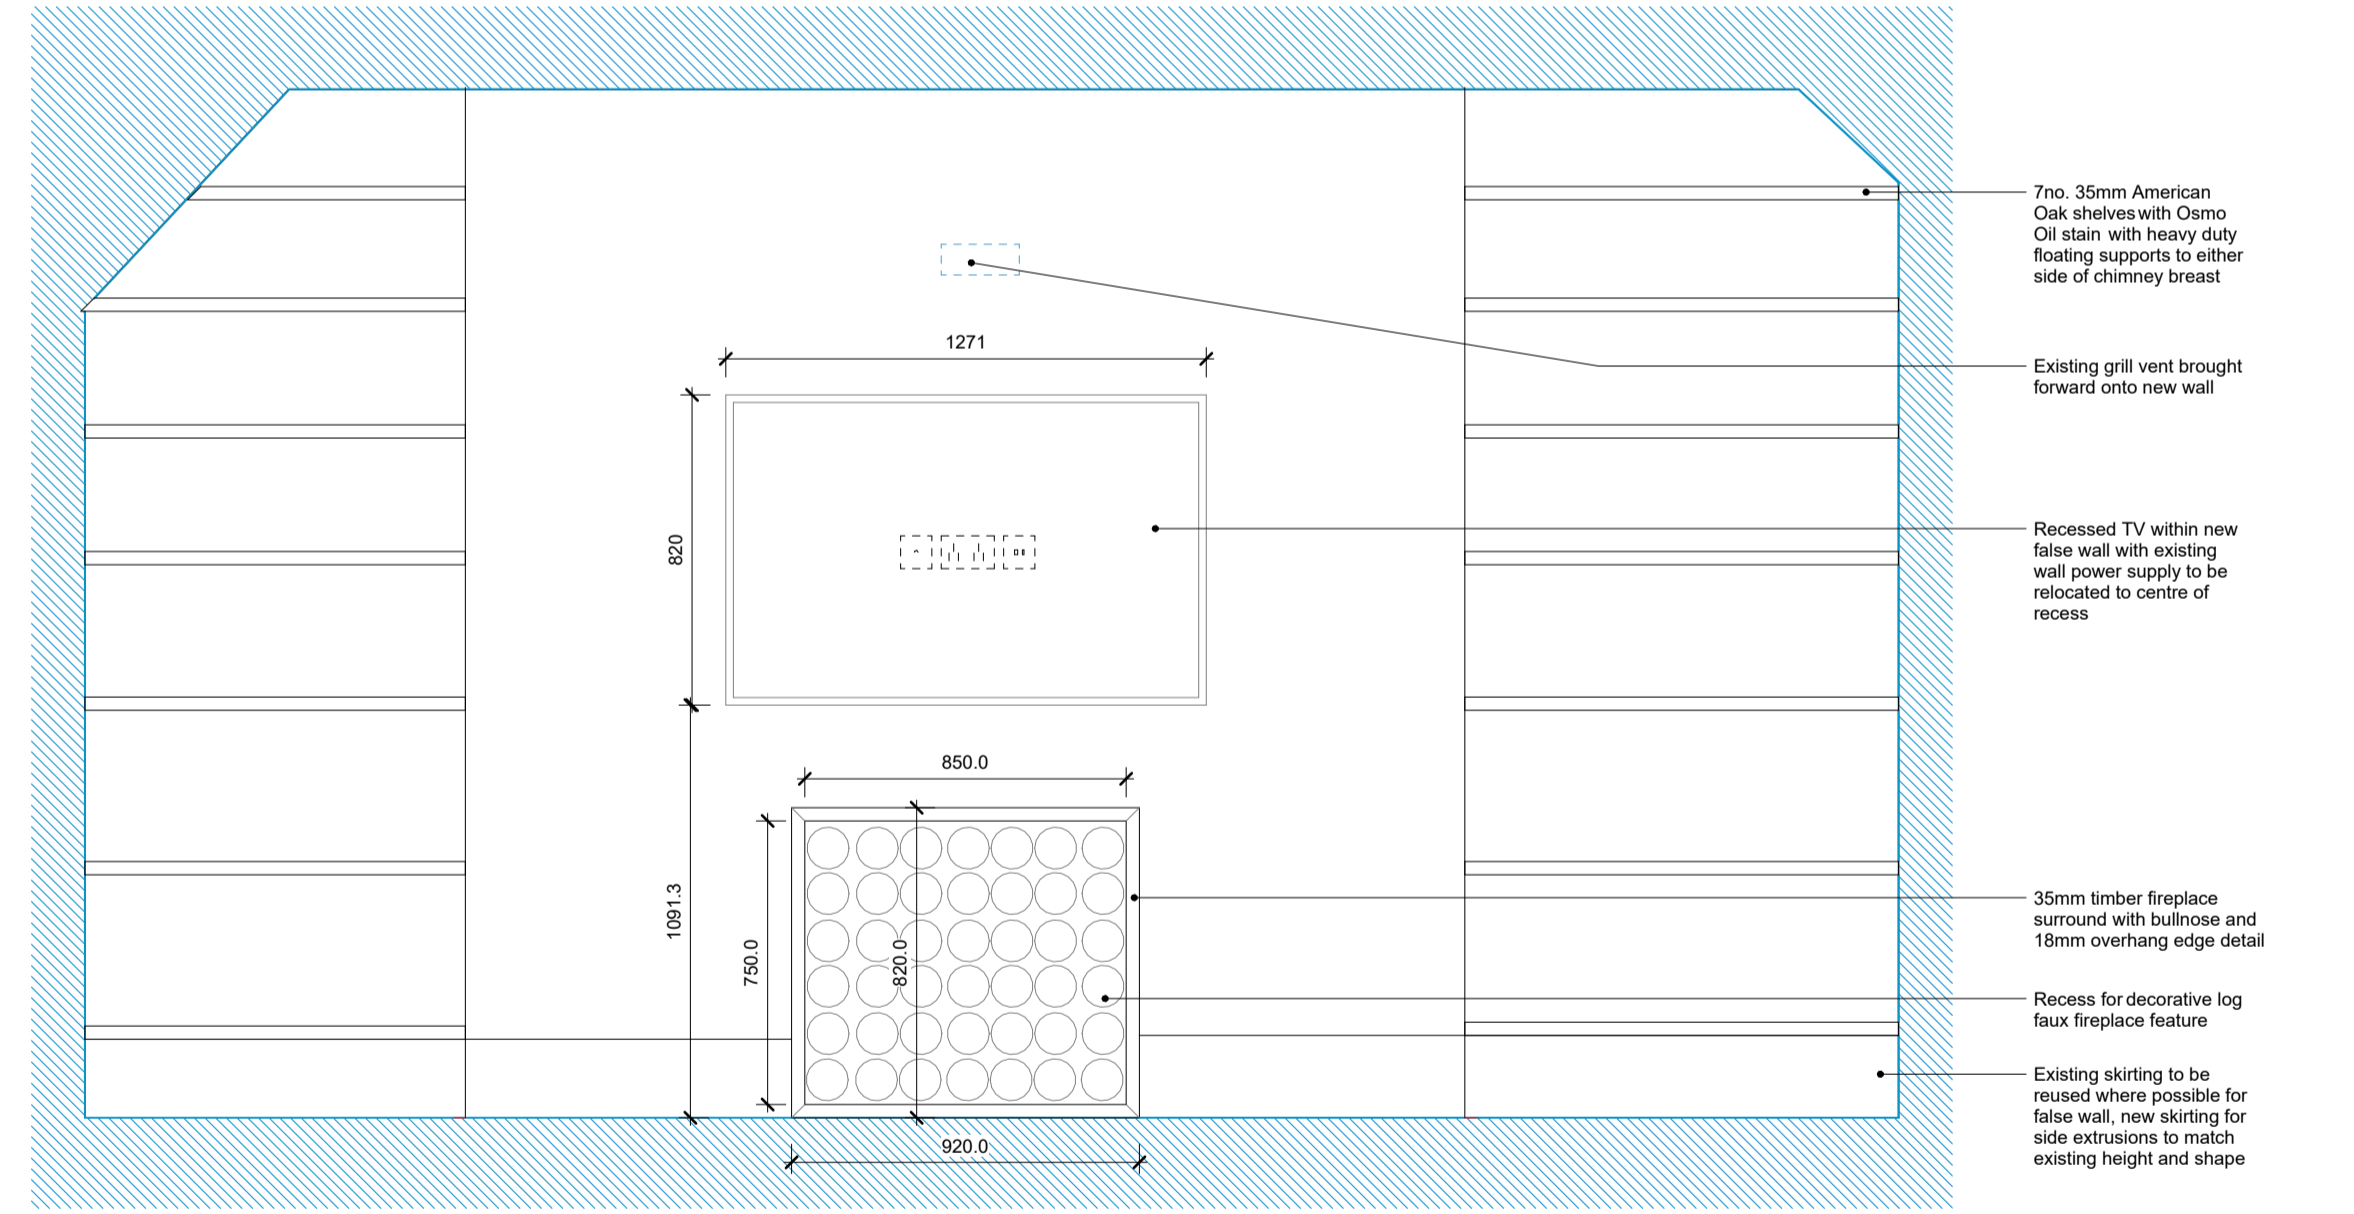

Key:
 Existing
 Proposed
 Demolished
 Removed and stored for future use

REVISIONS	DATE/DRAWN
PROJECT 5 Lincoln's Inn Fields	
LSE	
DRAWING TITLE Proposed	
Living Room	
Level 03	
DATE 19/12/23	DRAWN LC
SCALE As indicated @ A1	CHECK TR
STATUS PLANNING	
RT JOB NO. RT23071	REVISION PL01
DRAWING NO. 5LIF-RTA-XX-03-DR-A-00013	