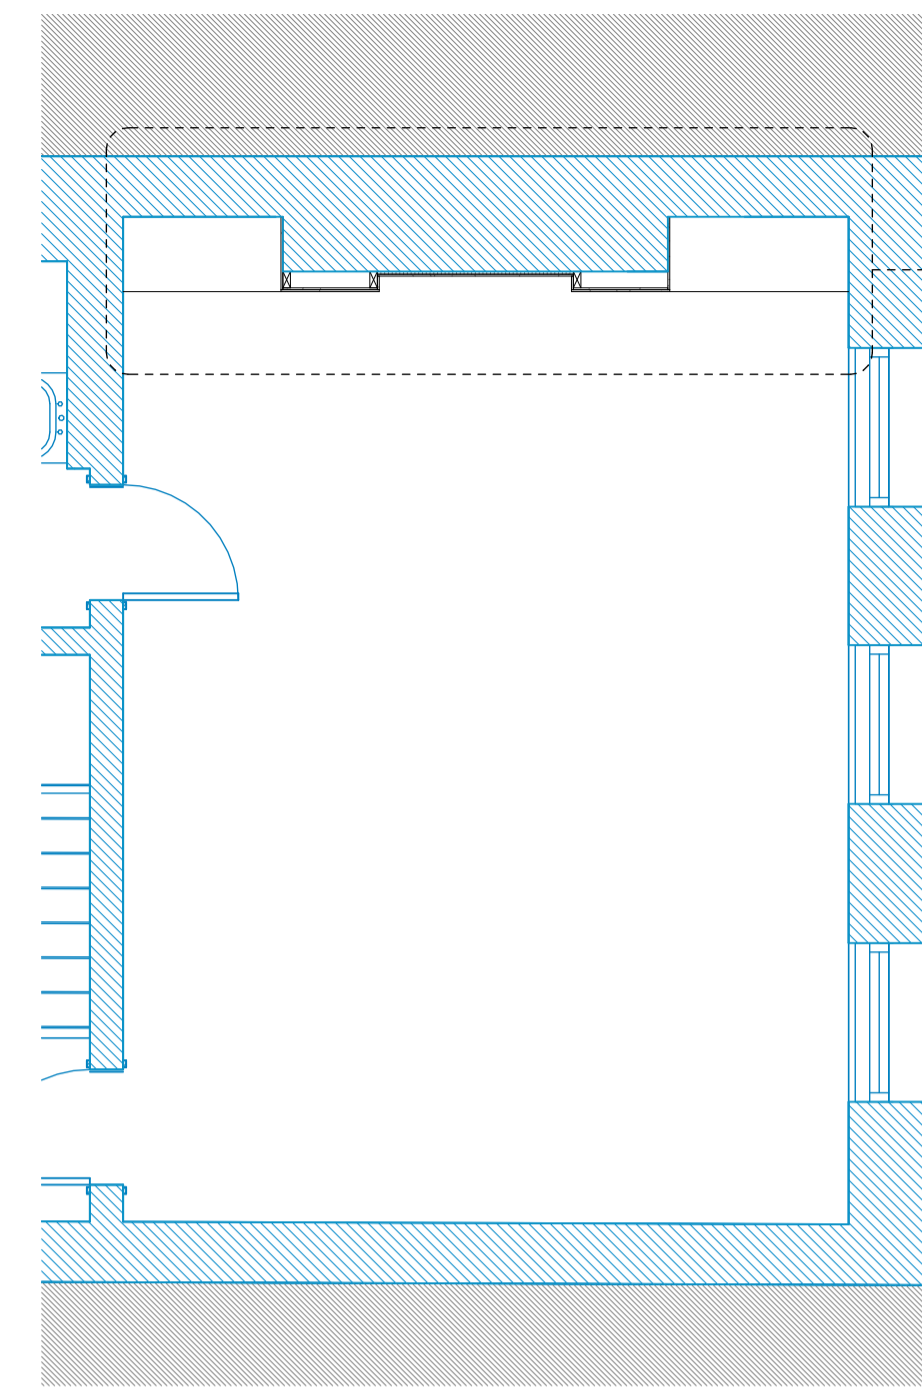

Key:
 Existing
 Proposed
 Demolished
 Removed and stored for future use

REVISIONS	DATE/DRAWN
PROJECT 5 Lincoln's Inn Fields	
LSE	
DRAWING TITLE Proposed	
Living Room	
Level 03	
DATE 19/12/23	DRAWN LC
SCALE As indicated @ A1	CHECK TR
STATUS PLANNING	
RT JOB NO. RT23071	REVISION PL01
DRAWING NO. 5LIF-RTA-XX-03-DR-A-00013	