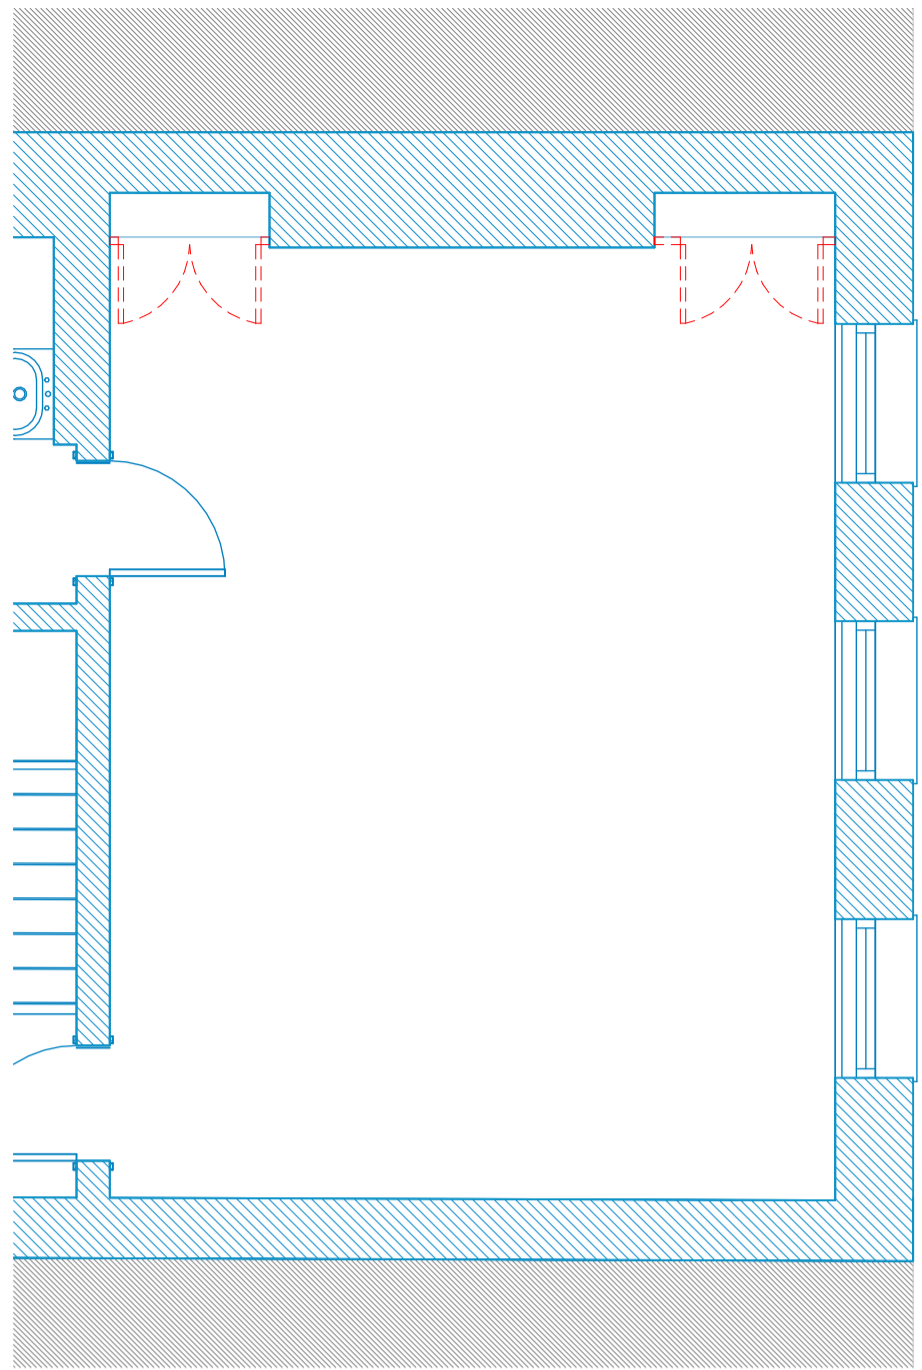

Key:
 Existing
 Proposed
 Demolished
 Removed and stored for future use

REVISIONS	DATE/DRAWN
PROJECT 5 Lincoln's Inn Fields	
LSE	
DRAWING TITLE Proposed	
Living Room	
Level 03	
DATE 19/12/23	DRAWN LC
SCALE As indicated @ A1	CHECK TR
STATUS PLANNING	
RT JOB NO. RT23071	REVISION PL01
DRAWING NO. 5LIF-RTA-XX-03-DR-A-00013	