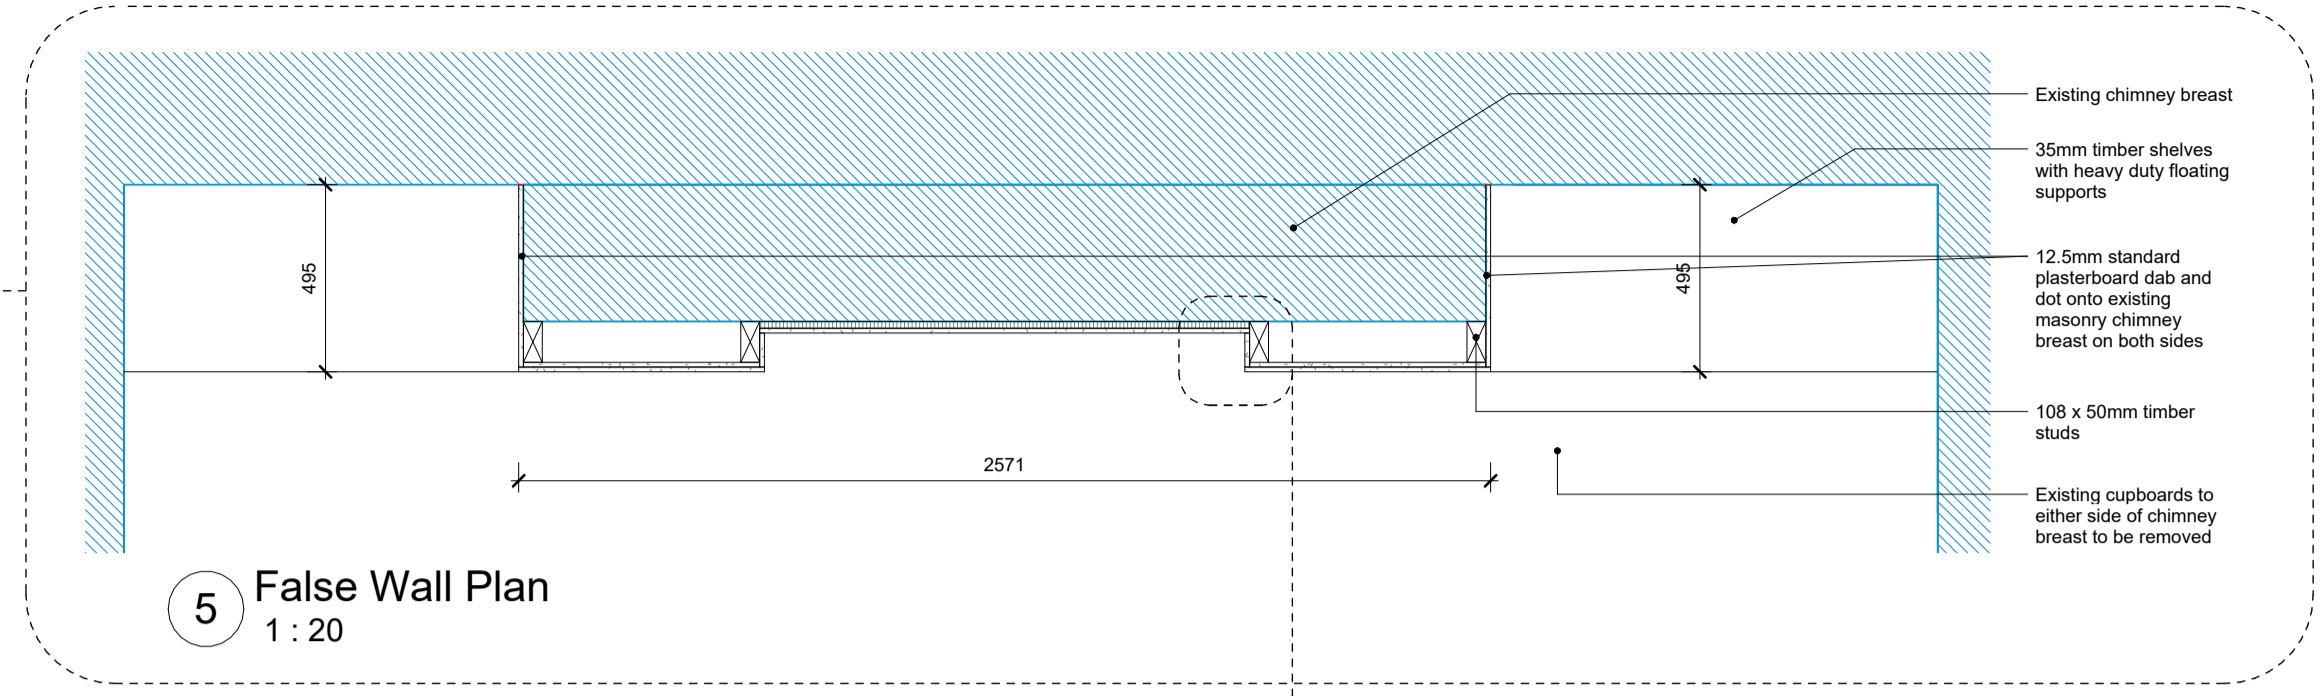

Key:
 Existing
 Proposed
 Demolished
 Removed and stored for future use

REVISIONS	DATE/DRAWN
PROJECT 5 Lincoln's Inn Fields	
LSE	
DRAWING TITLE Proposed	
Living Room	
Level 03	
DATE 19/12/23	DRAWN LC
SCALE As indicated @ A1	CHECK TR
STATUS PLANNING	
RT JOB NO. RT23071	REVISION PL01
DRAWING NO. 5LIF-RTA-XX-03-DR-A-00013	