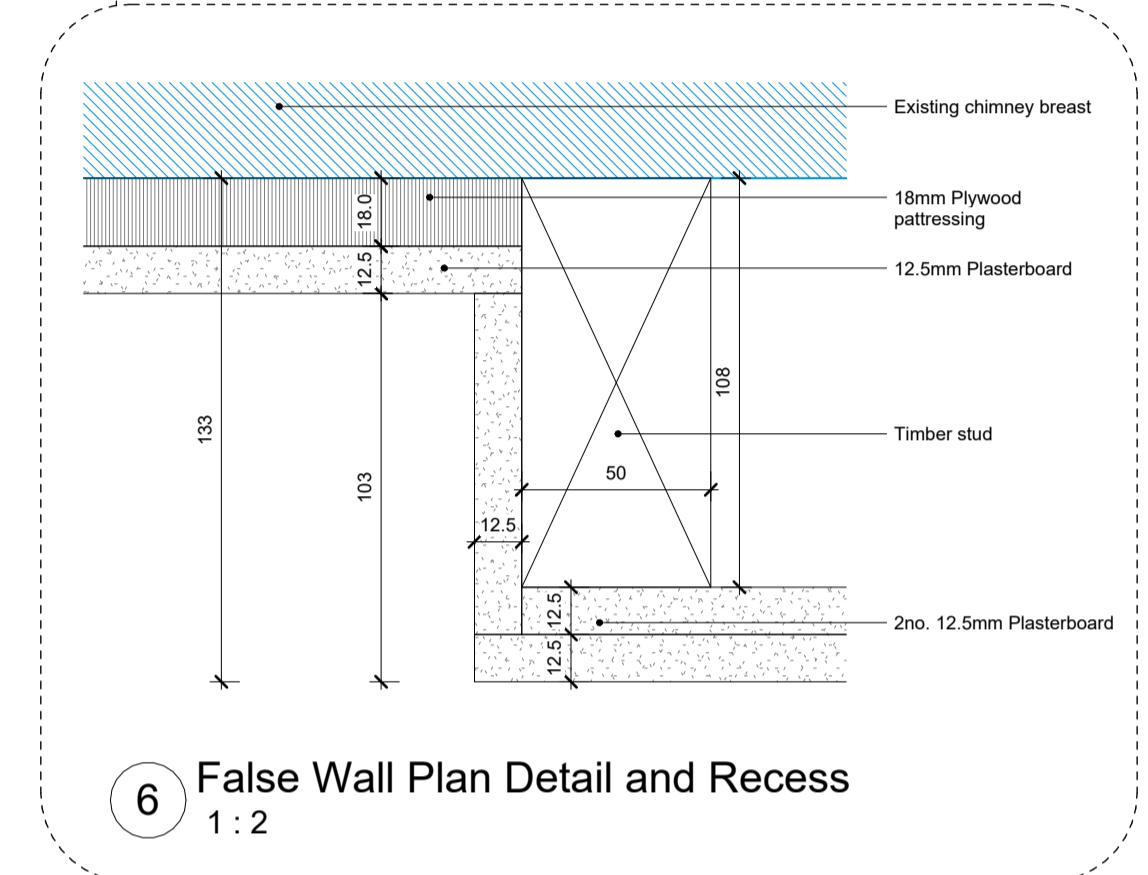

Key:
 Existing
 Proposed
 Demolished
 Removed and stored for future use

REVISIONS	DATE/DRAWN
PROJECT 5 Lincoln's Inn Fields	
LSE	
DRAWING TITLE Proposed	
Living Room	
Level 03	
DATE 19/12/23	DRAWN LC
SCALE As indicated @ A1	CHECK TR
STATUS PLANNING	
RT JOB NO. RT23071	REVISION PL01
DRAWING NO. 5LIF-RTA-XX-03-DR-A-00013	