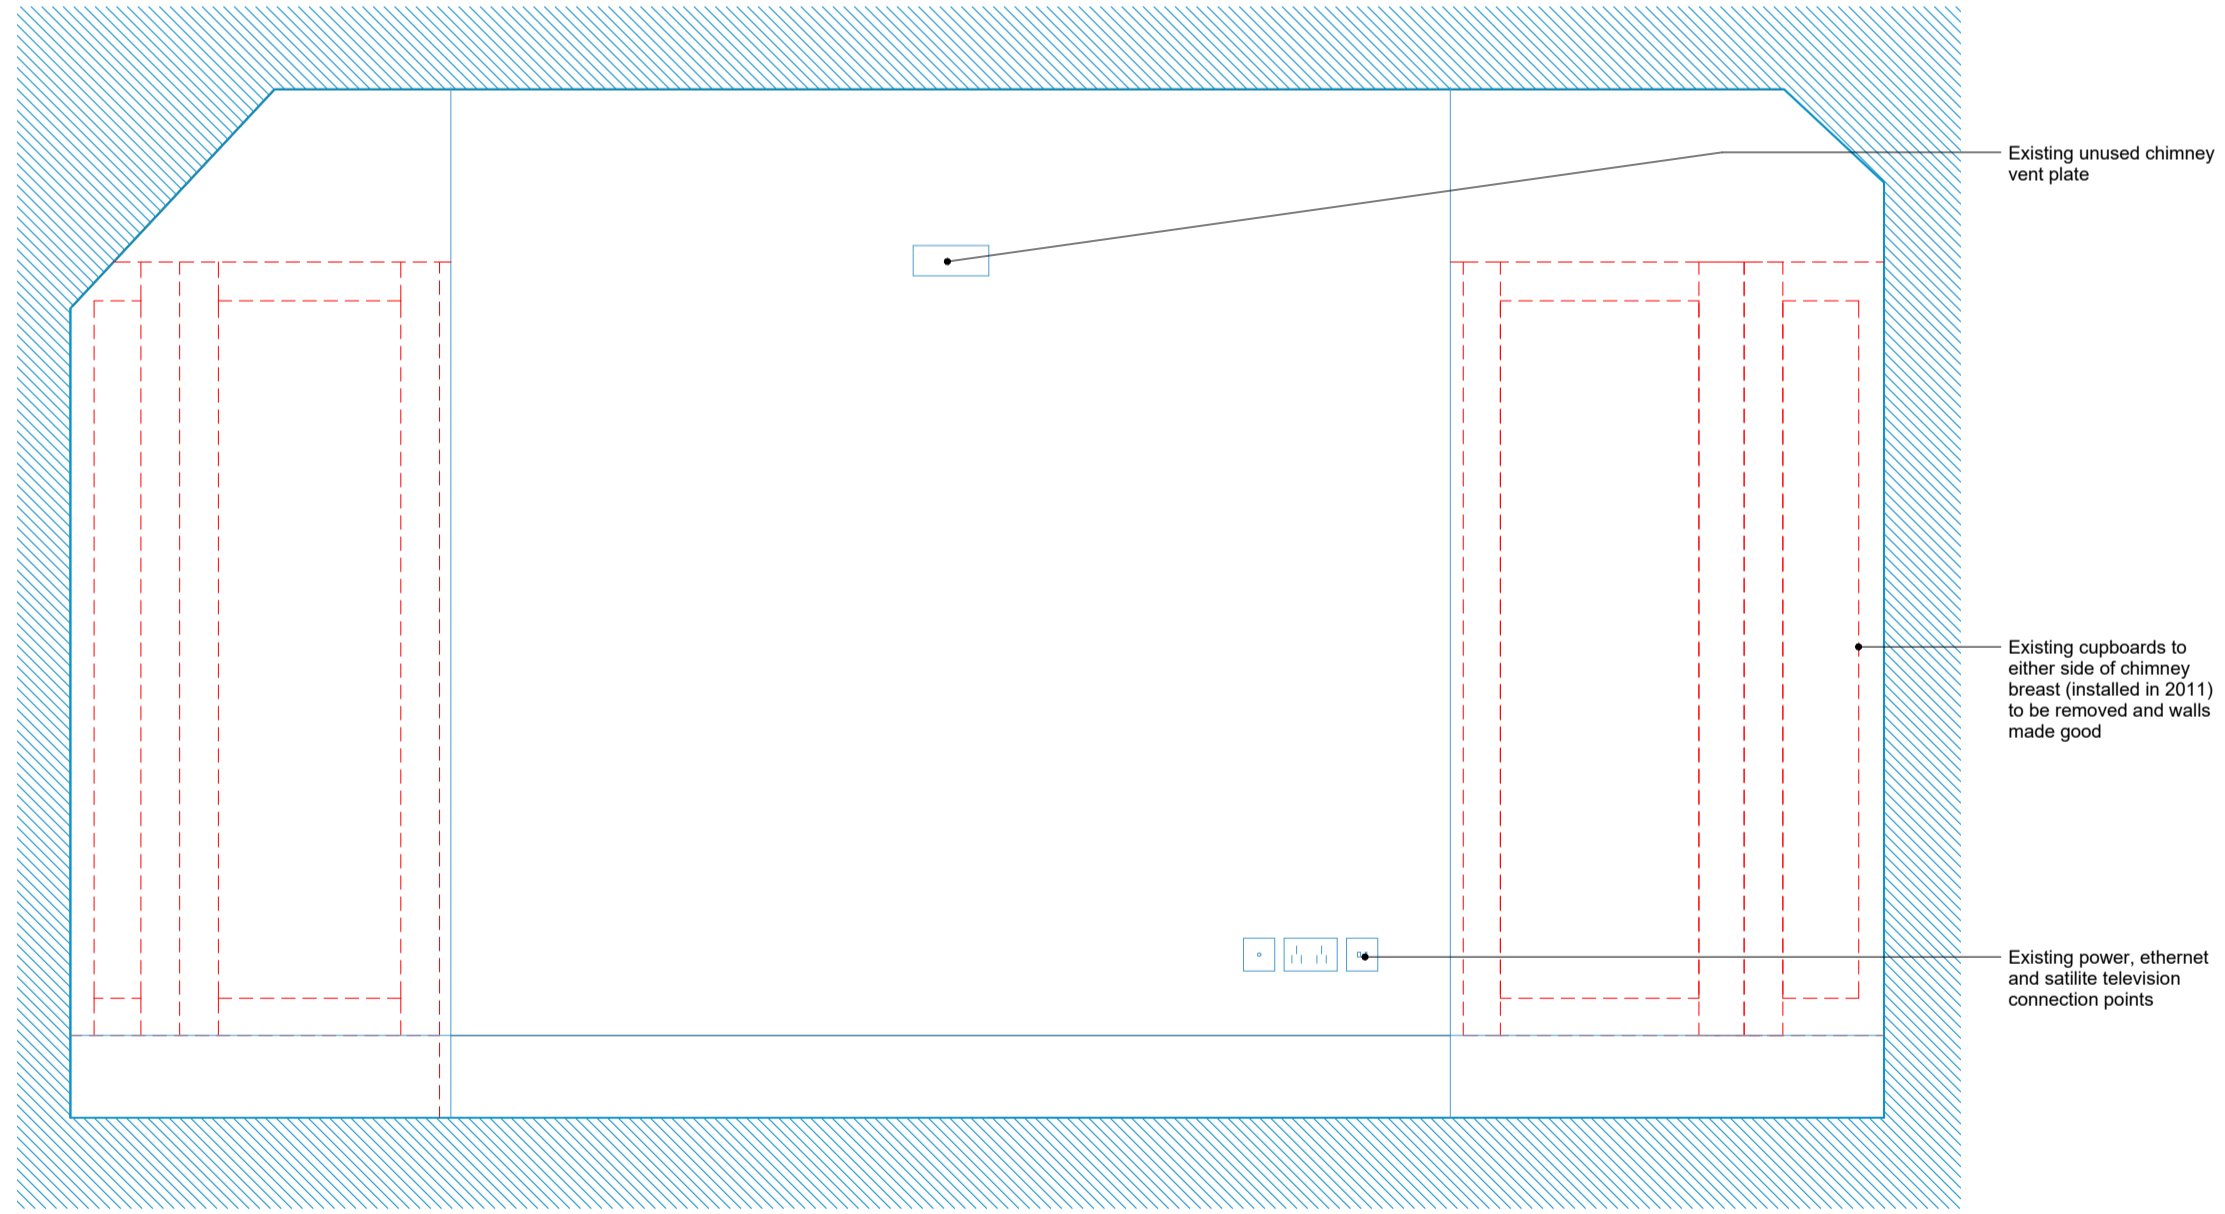

Key:
 Existing
 Proposed
 Demolished
 Removed and stored for future use

REVISIONS	DATE/DRAWN
PROJECT 5 Lincoln's Inn Fields	
LSE	
DRAWING TITLE Proposed	
Living Room	
Level 03	
DATE 19/12/23	DRAWN LC
SCALE As indicated @ A1	CHECK TR
STATUS PLANNING	
RT JOB NO. RT23071	REVISION PL01
DRAWING NO. 5LIF-RTA-XX-03-DR-A-00013	