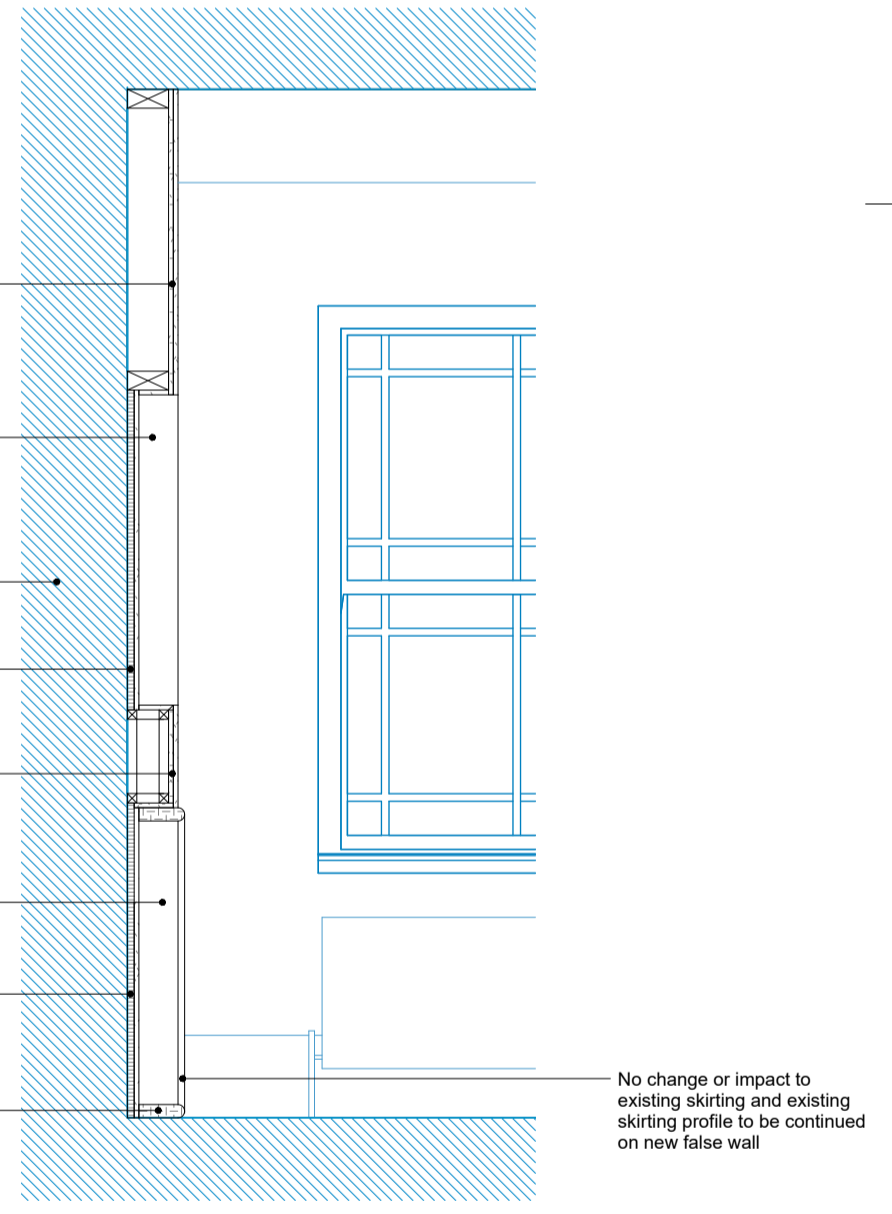

Key:
 Existing
 Proposed
 Demolished
 Removed and stored for future use

REVISIONS	DATE/DRAWN
PROJECT 5 Lincoln's Inn Fields	
LSE	
DRAWING TITLE Proposed	
Living Room	
Level 03	
DATE 19/12/23	DRAWN LC
SCALE As indicated @ A1	CHECK TR
STATUS PLANNING	
RT JOB NO. RT23071	REVISION PL01
DRAWING NO. 5LIF-RTA-XX-03-DR-A-00013	