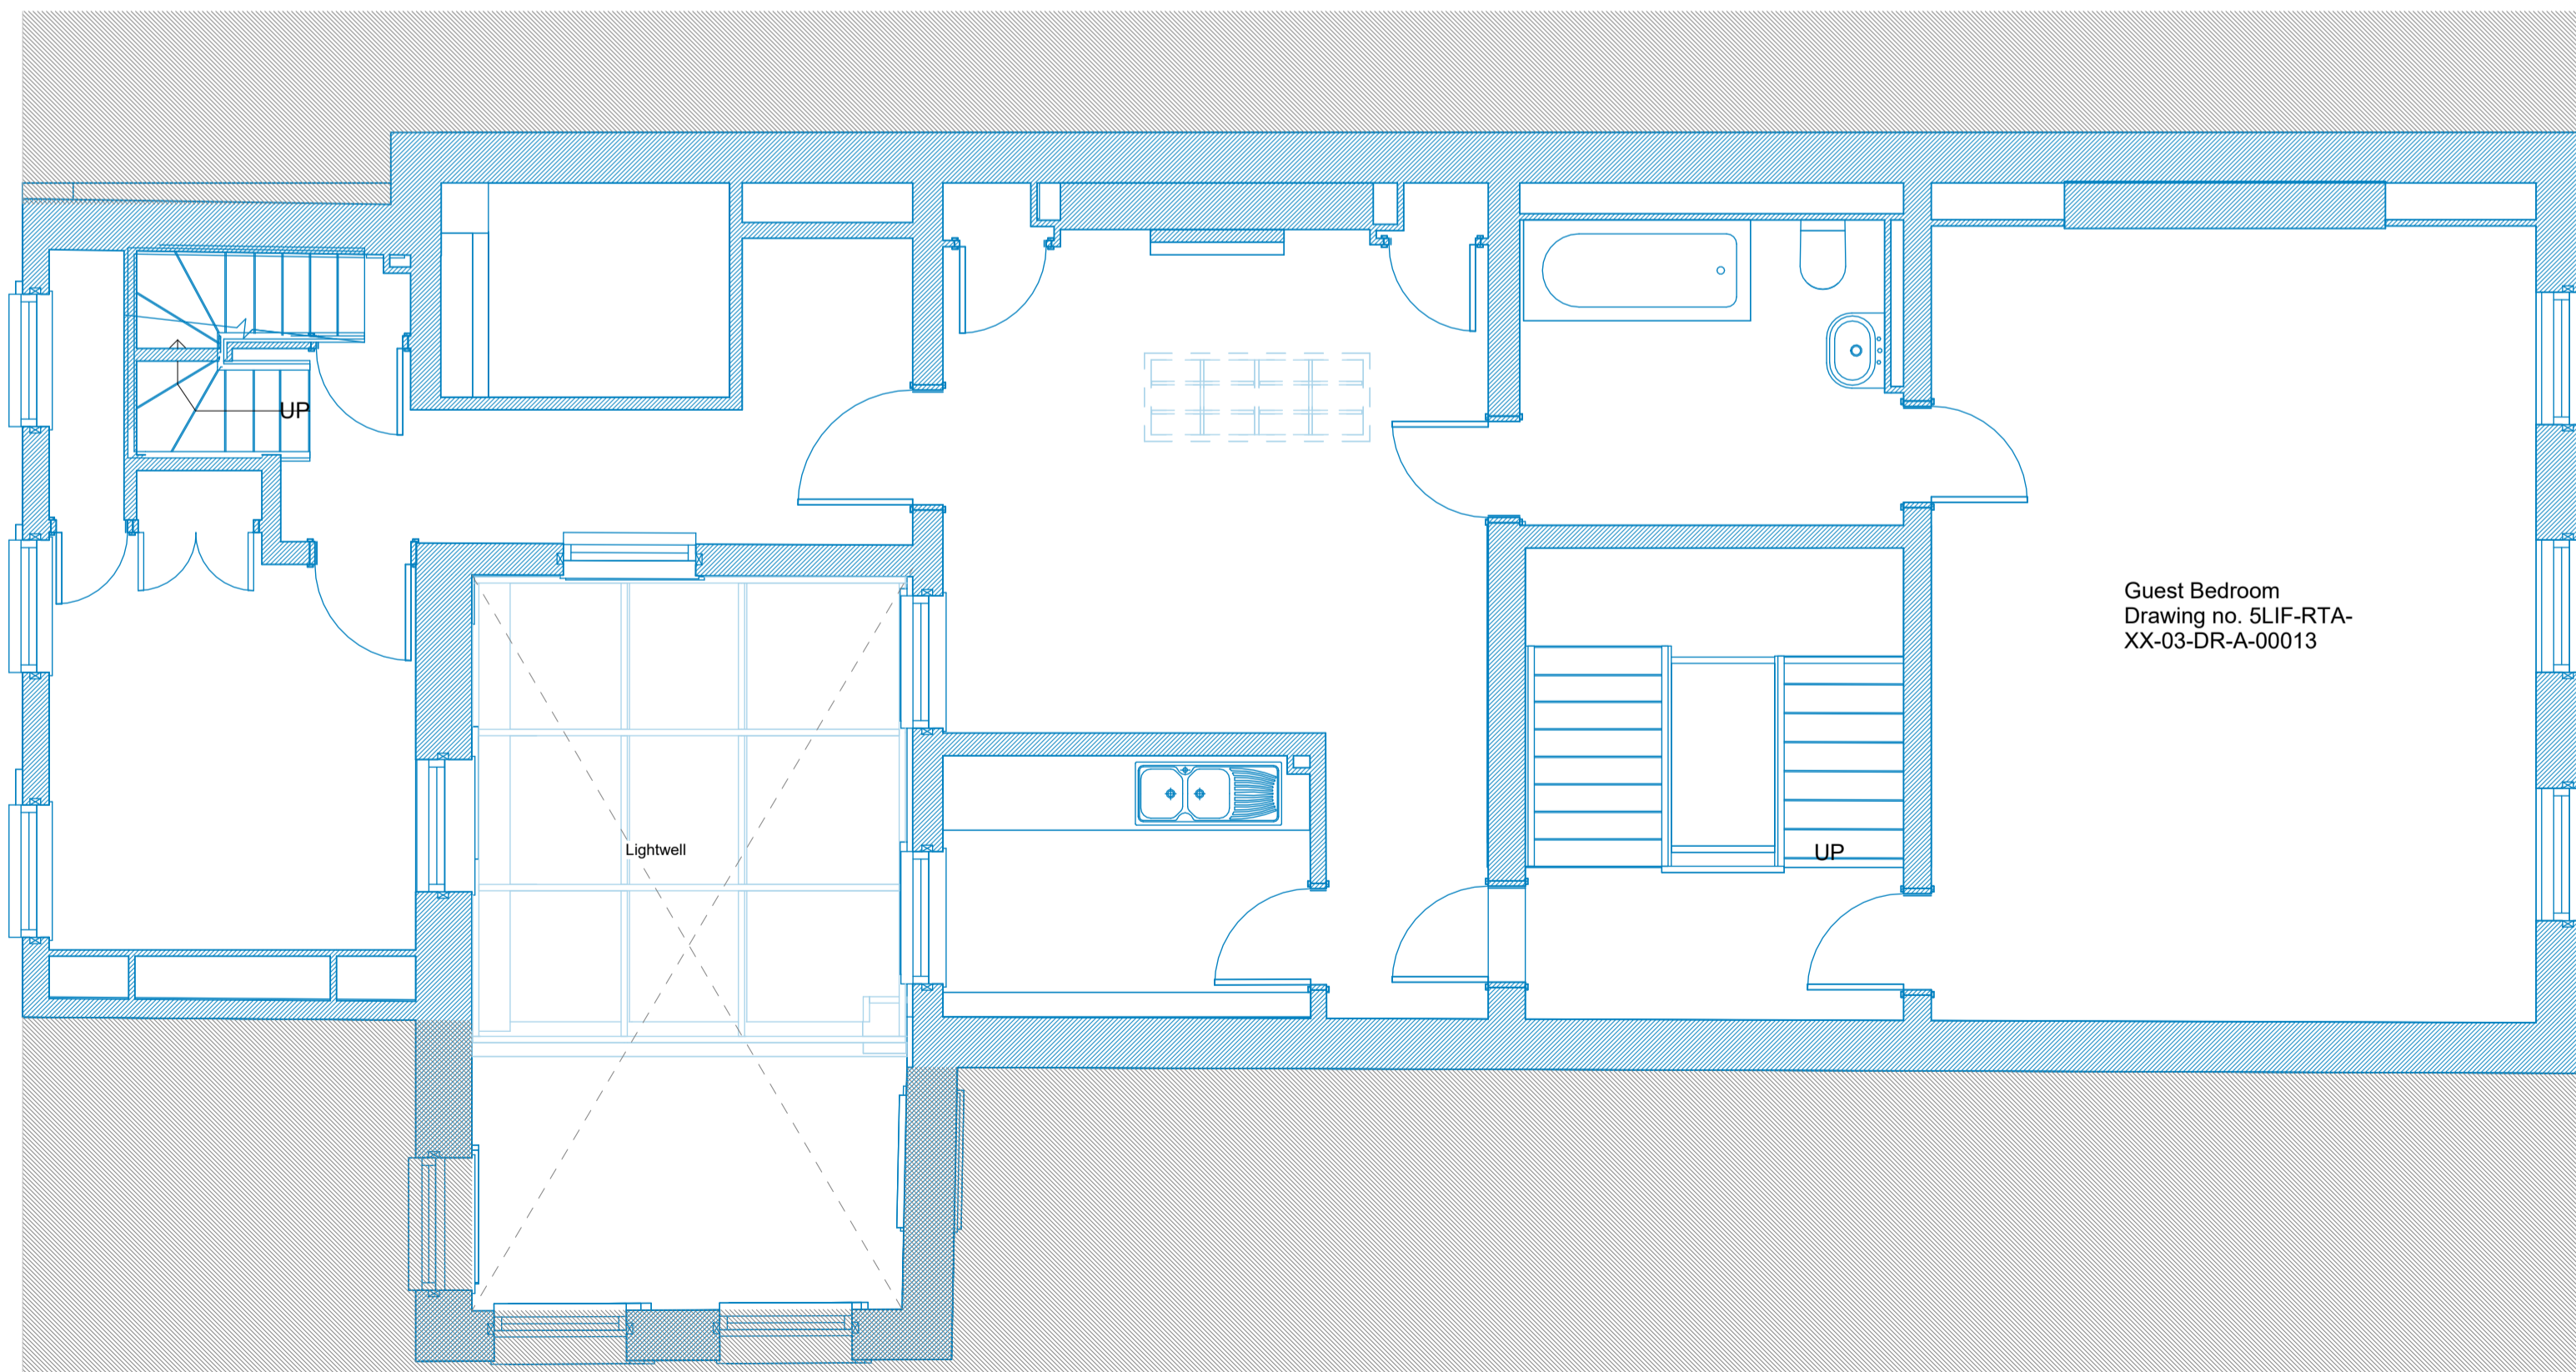

1 Existing First Floor Plan  
1:50

2 Existing Third Floorplan  
1:50

1:50

1:20

1:5

- Key:
- Existing
  - Proposed
  - Demolished
  - Removed and stored for future use

REVISIONS DATE/DRAWN

PROJECT	5 Lincoln's Inn Fields		
LSE			
DRAWING TITLE	Existing		
Key Plans			
DATE	19/12/23	DRAWN	LC
SCALE	As indicated	@ A1	CHECK TR
STATUS	PLANNING		
RT JOB NO.	RT23071	REVISION	PL01
DRAWING NO.	5LIF-RTA-XX-01-DR-A-00003		