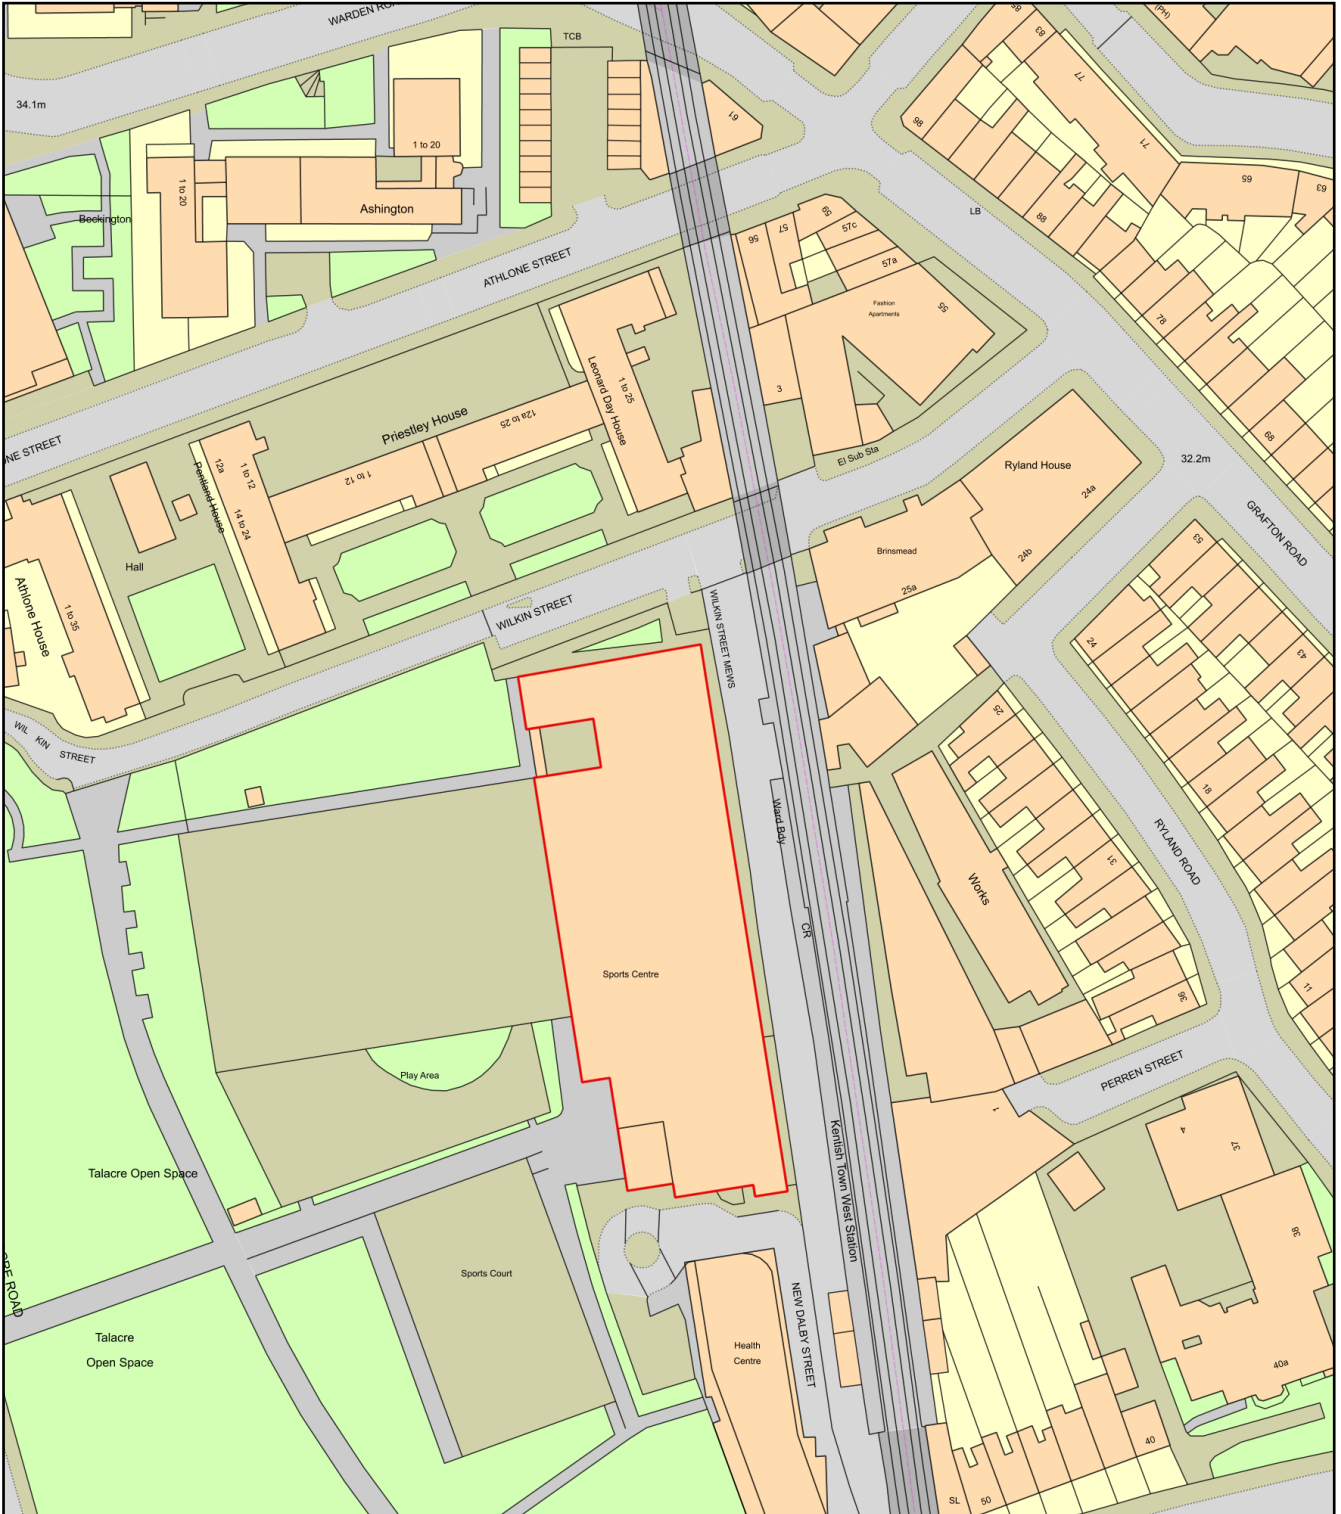

Location Plan - Talacre Community Sports Centre

Plan Produced for: Planning

Date Produced: 14 Dec 2023

Plan Reference Number: TQRQM23348170707941

Scale: 1:1250 @ A4