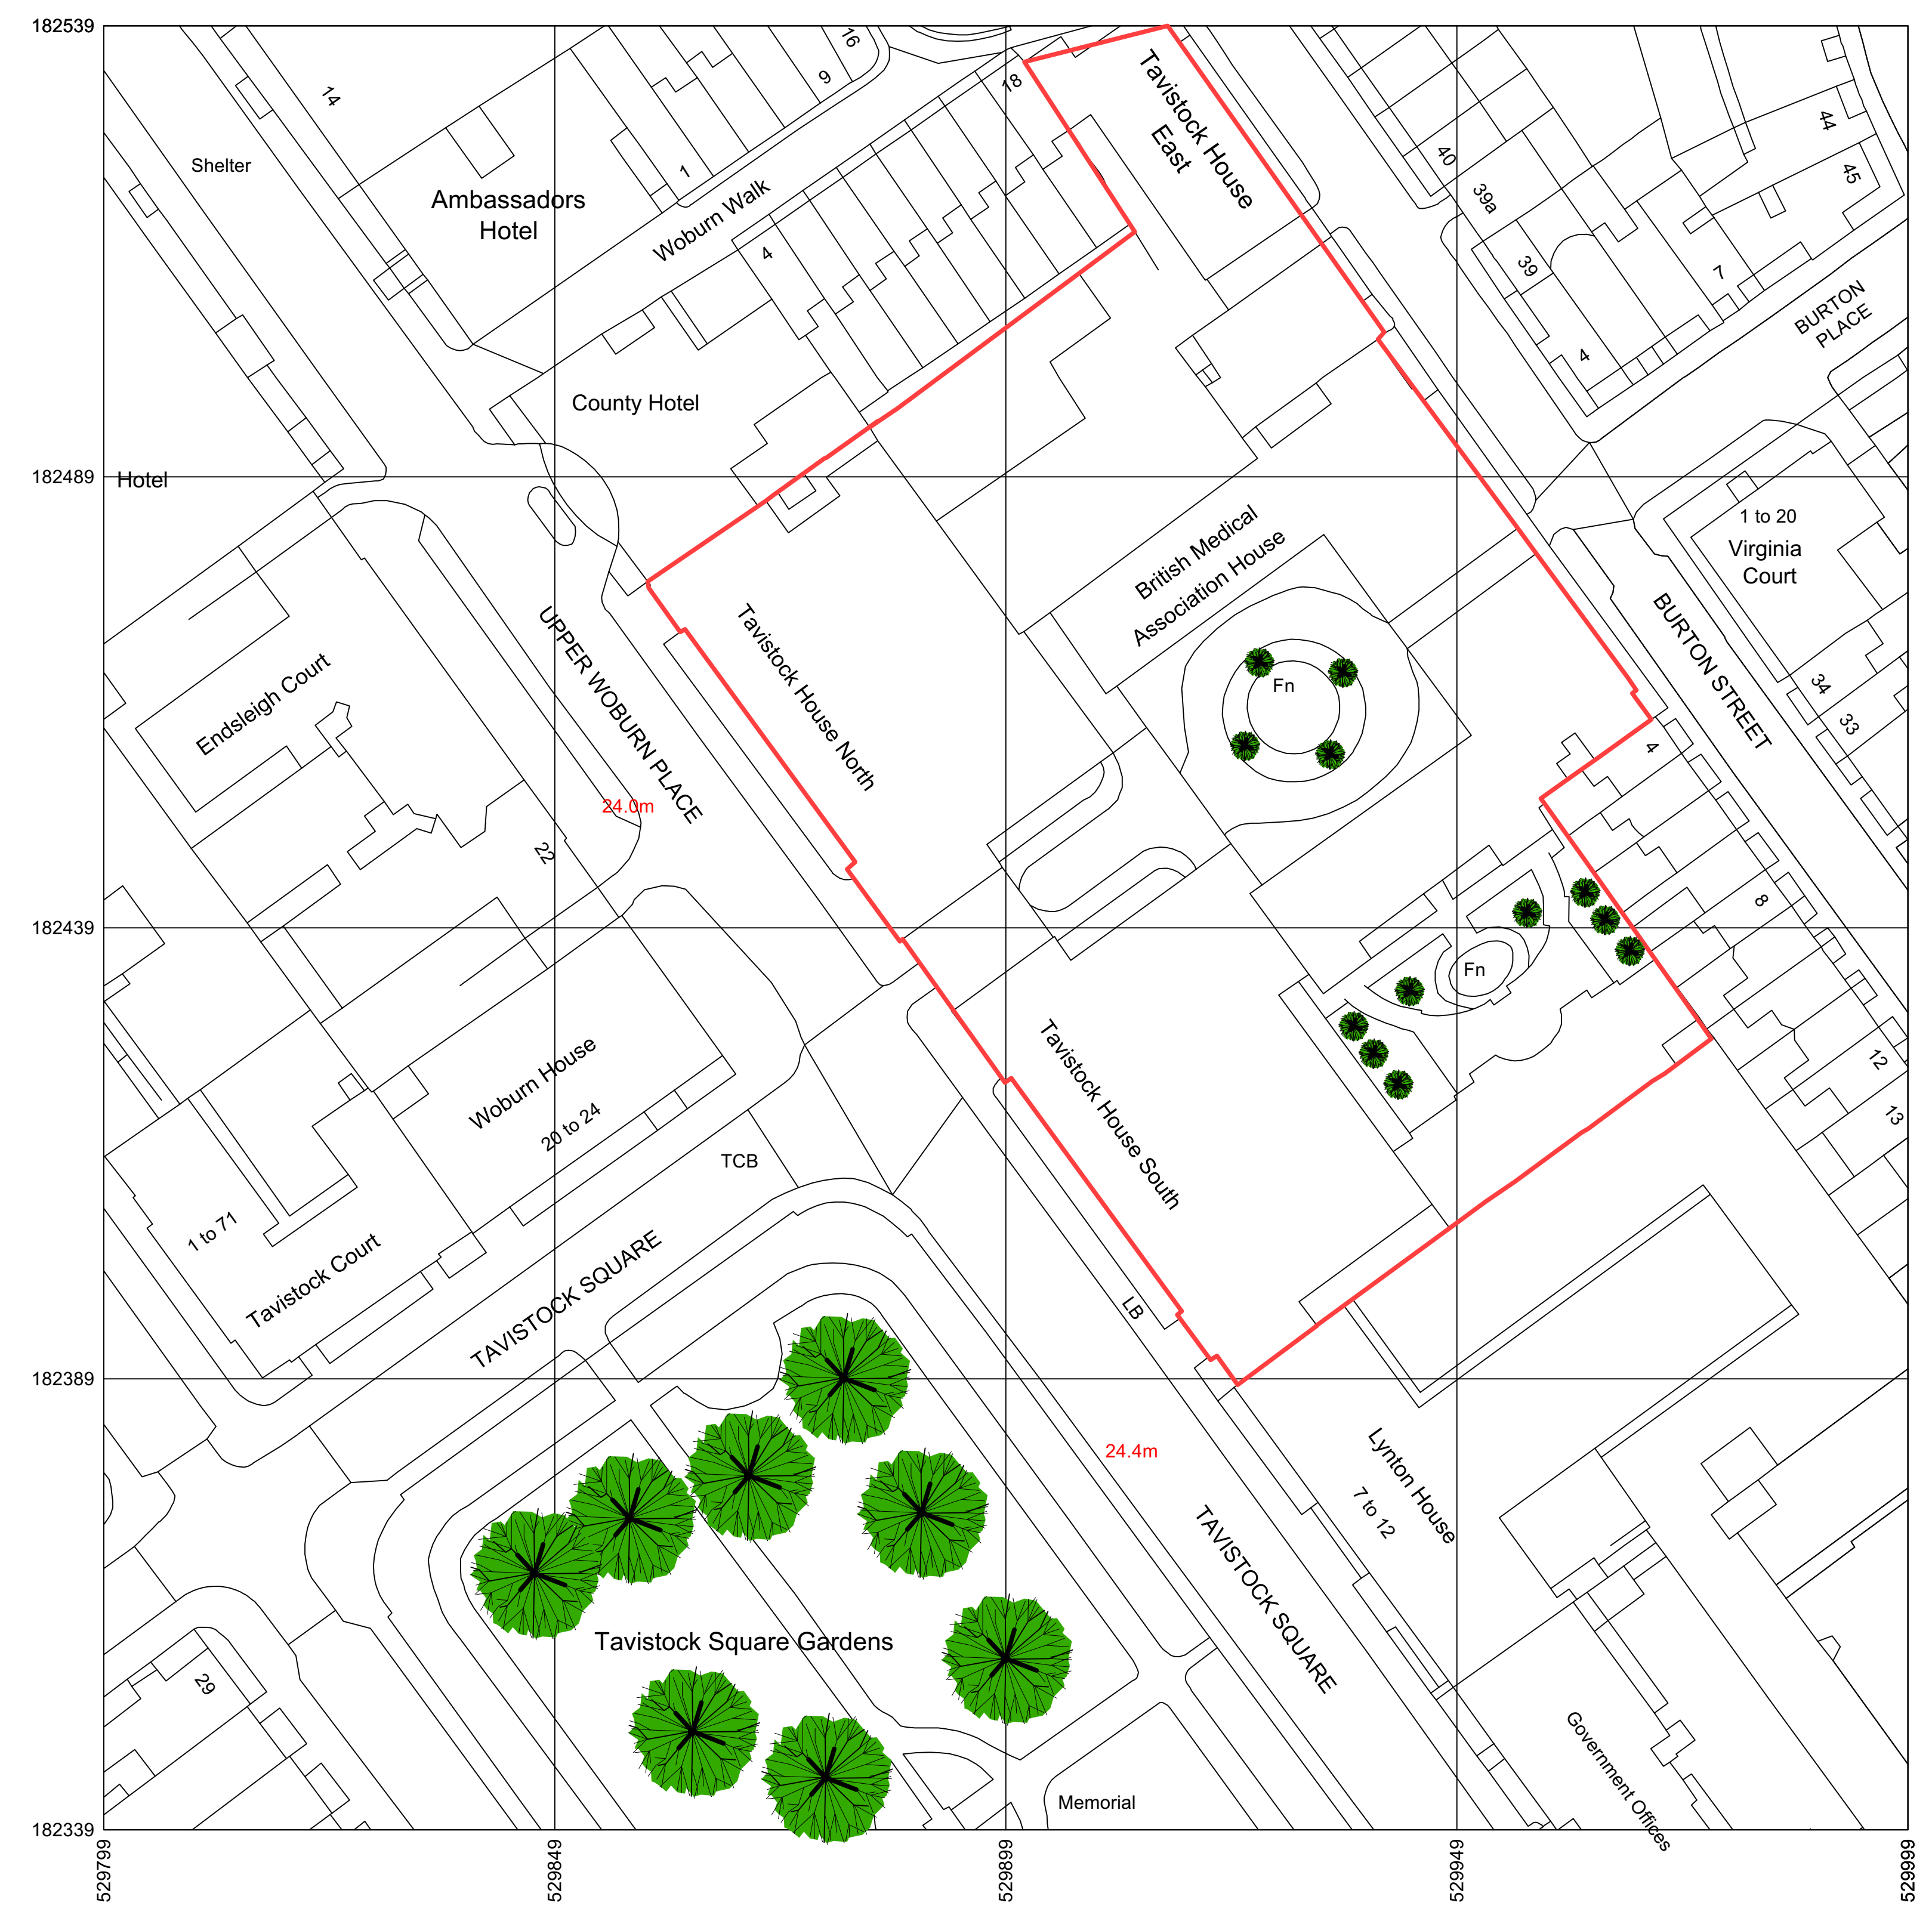

NOTES:

REVISIONS:

Rev:	Date:	Drawn:	Checked:
B	21/12/23	ATR	-

Details:
Extended red line perimeter

INFORMATION

Project
BMA- Garden Cafe
Tavistock Square, London WC1H 9JZ

Client	Date	Drawn
CH&CO	06/11/23	AT

Description	Scale	Checked
Site plan	1:500 @ A0	-

Drawg No	Revision
4782-XX-P-00-001	B