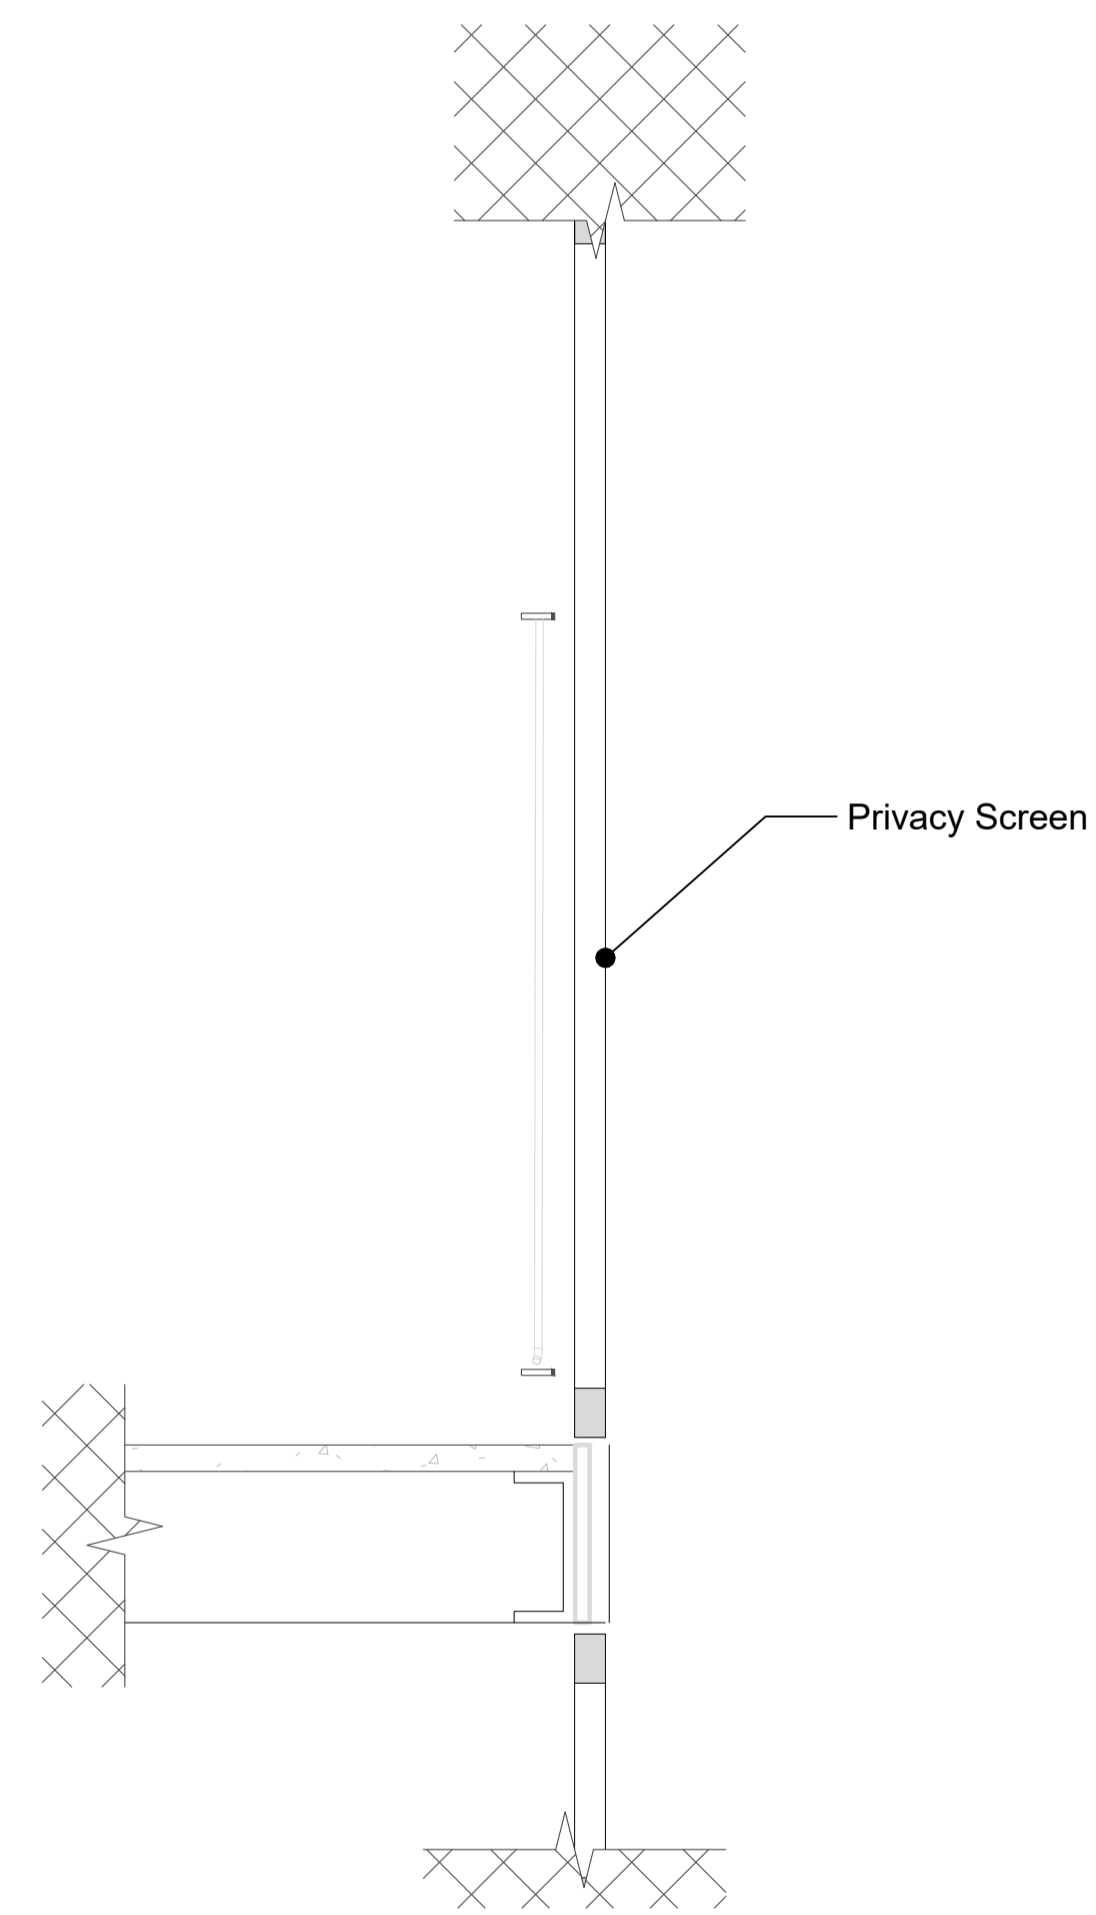

Scale 1:50
0 0.5m 1m 2m 3m 5m

PLANNING

A Building D Elevation

B Building D Elevation

1 Building D Diagrammatic Section

2 Building D Screen Precedent

Revision description	Date	Init	Rev

hunters
Space One Beadon Road
London W6 6EA

Title: Elevations As Proposed Building D Privacy Screens			
Project: Camden HNCC		Camden Council	
Date: 26/06/23	Drawn By: CR	Checked: —	Scale: 1:50@A1
Job No: M9920	Dwg No: PL-E-102.1	Rev: A	