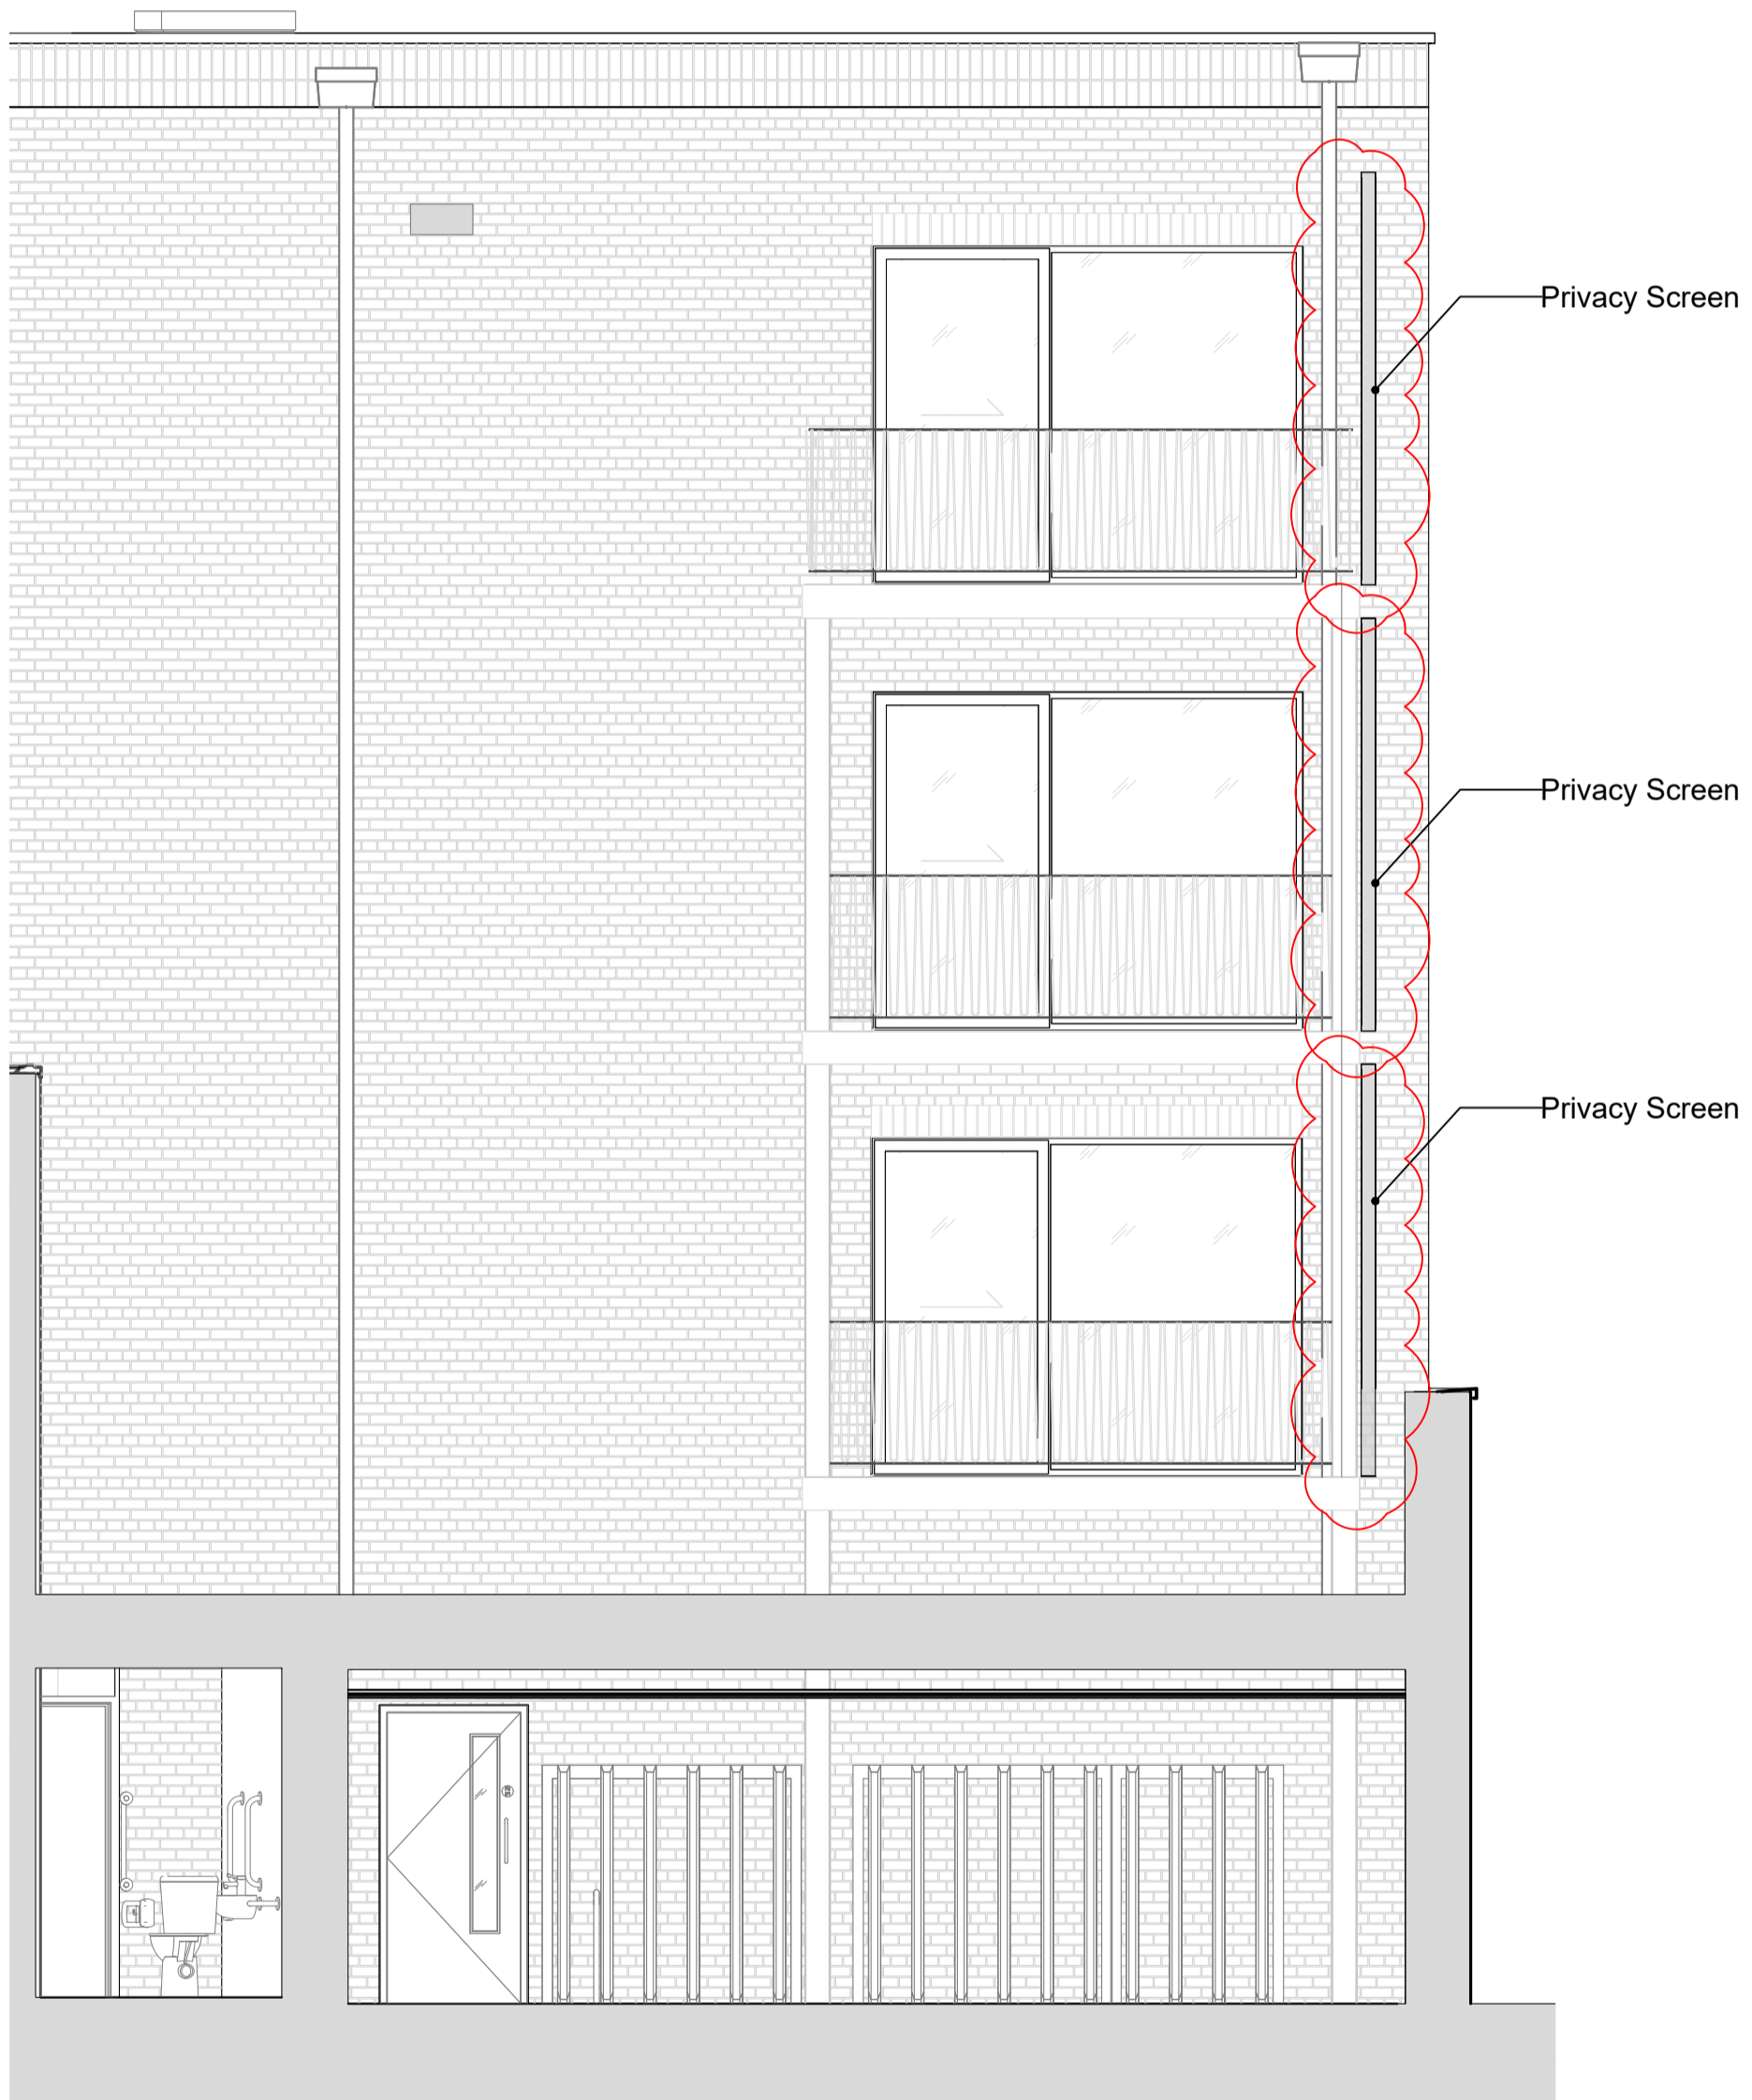

Scale 1:50
0 0.5m 1m 2m 3m 5m

PLANNING

A Building D Elevation

B Building D Elevation

1 Building D Diagrammatic Section

2 Building D Screen Precedent

Revision description	Date	Init	Rev

hunters
Space One Beadon Road
London W6 6EA

Title: Elevations As Proposed Building D Privacy Screens			
Project: Camden HNCC		Camden Council	
Date: 26/06/23	Drawn By: CR	Checked: —	Scale: 1:50@A1
Job No: M9920	Dwg No: PL-E-102.1	Rev: A	