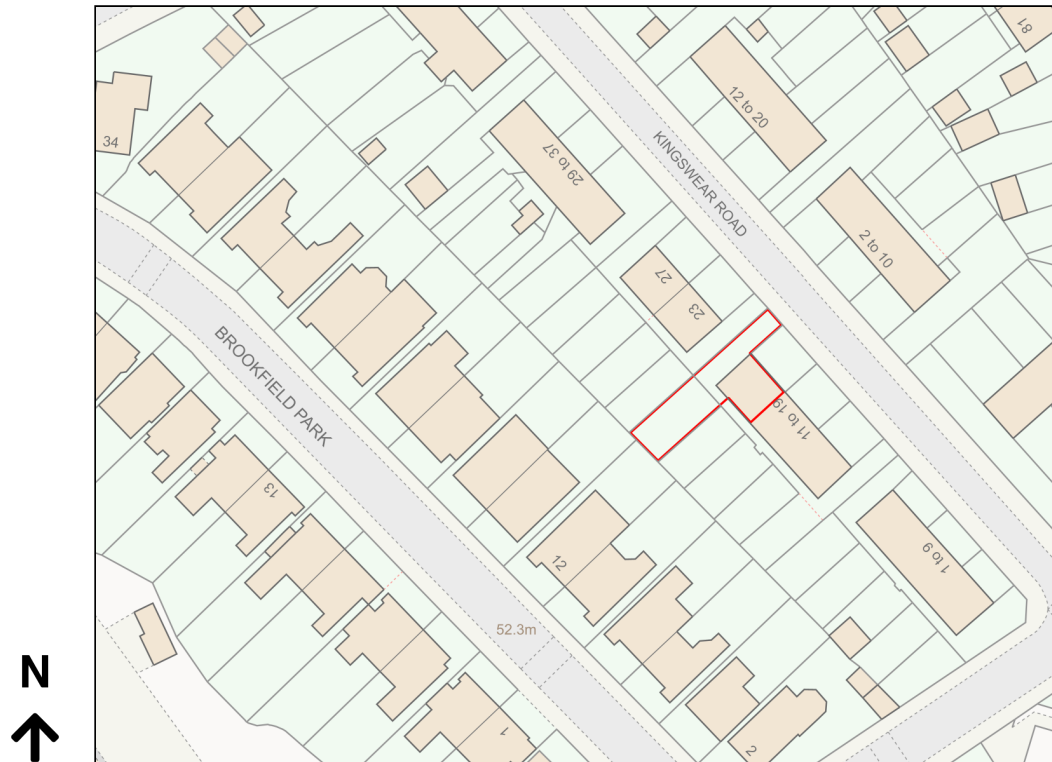

# Location Plan

Site Address: 19, Kingswear Road, London, NW5 1EU

Date Produced: 21-Dec-2023

Scale: 1:1250 @A4

Planning Portal Reference: PP-12677844v1