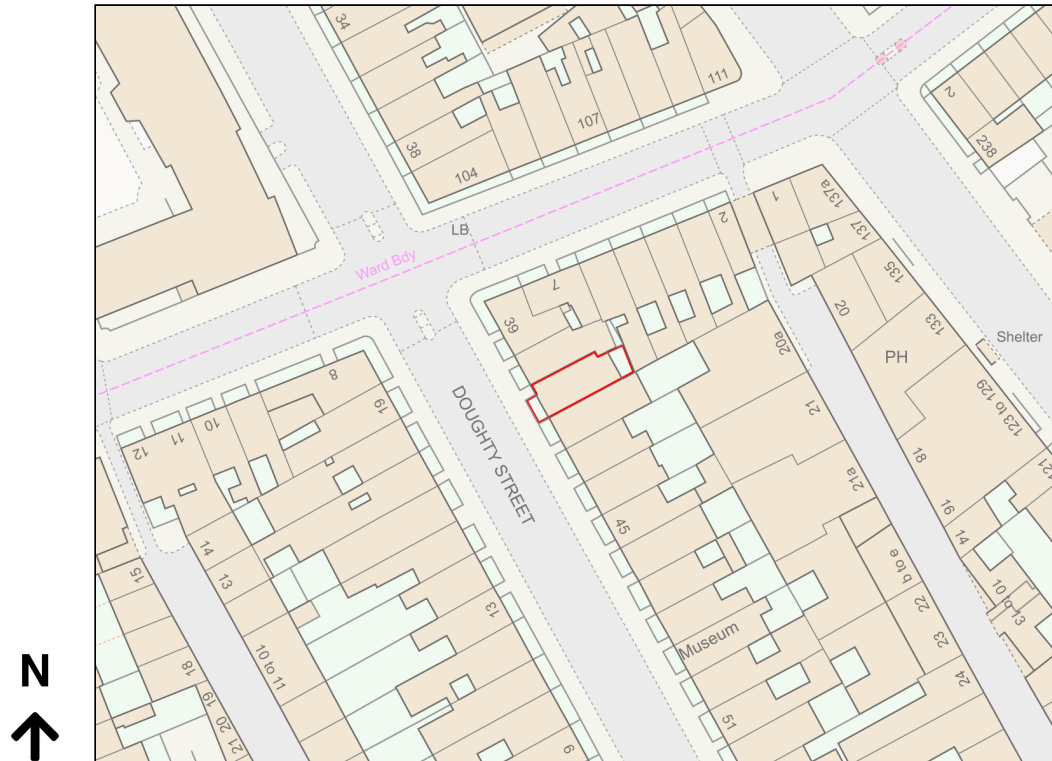

# Location Plan

Site Address: 41, Doughty Street, London, WC1N 2LF

Date Produced: 21-Dec-2023

Scale: 1:1250 @A4

Planning Portal Reference: PP-12694748v1