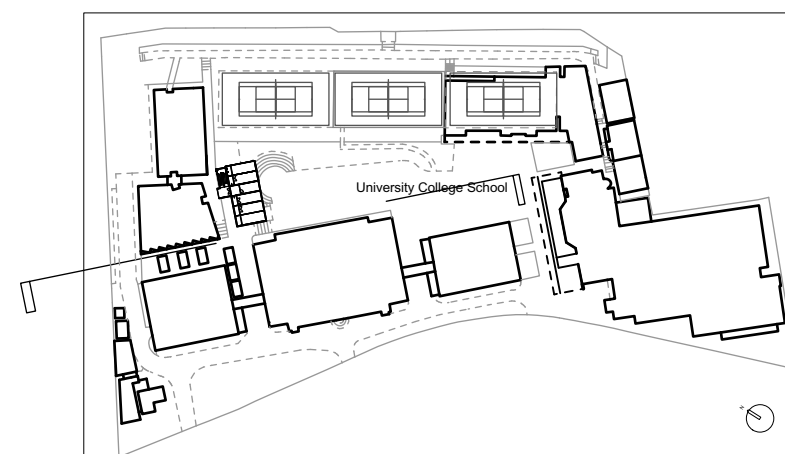

UCS Senior School site

**ed toovey architects**

studio 401 royle building  
31 wenlock road  
london n1 7sh  
07880 725763  
edtoovey@yahoo.co.uk

Revisions:

**PLANNING ISSUE**

- Always take site measurements to verify dimensions
- Refer to M&E Engineers drawings for all services

**University College School : Project 200 East development**

**NS Section Temporary Music [Pods]**

**November 2023**

**Drwg No. 2037 / GS / 032 -**

**Scale 1:300 @ A3**