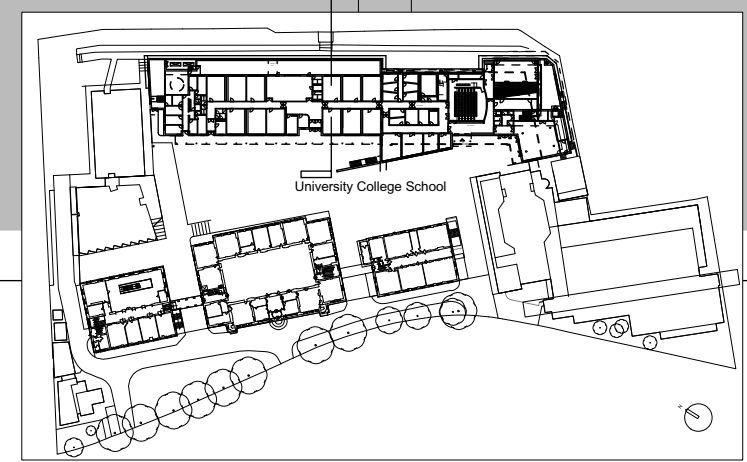

ed toovey architects

studio 401 royle building
31 wenlock road
london n1 7sh
07880 725763
edtoovey@yahoo.co.uk

Revisions:

PLANNING ISSUE

- Always take site measurements to verify dimensions
- Refer to M&E Engineers drawings for all services

University College School : Project 200 East development

Detail EW Section LS Classrooms proposed Drwg No. 2037 / GS / 019 -

November 2023

Scale 1:100 @ A3