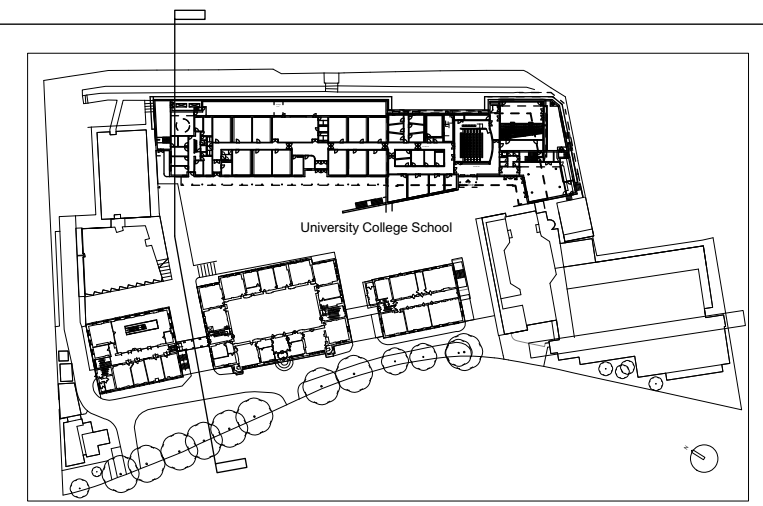

Upper garden terraces

Proposed new building with Play & Sports Area /  
Tennis courts on roof

Covered Cloister

Upper playground path

Centre block

UCS Senior School site

**ed tooveyarchitects**

studio 401 royle building  
31 wenlock road  
london n1 7sh  
07880 725763  
edtoovey@yahoo.co.uk

Revisions:

**PLANNING ISSUE**

- Always take site measurements to verify dimensions
- Refer to M&E Engineers drawings for all services

University College School : Project 200 East development

EW Section EE proposed