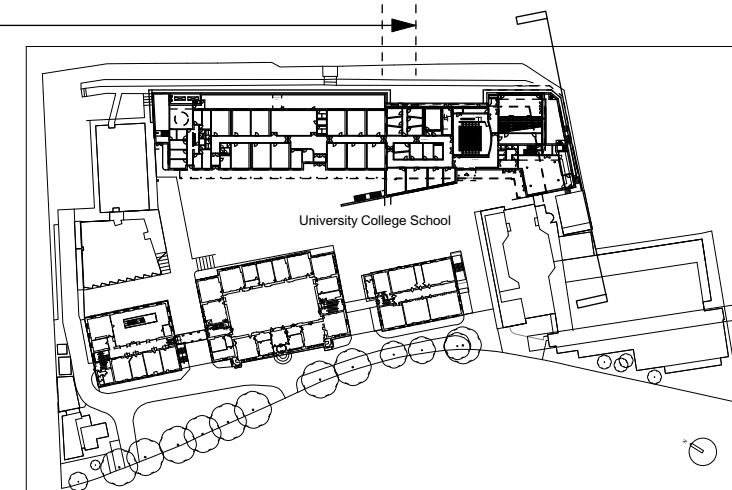

ed tooveyarchitects

studio 401 royle building
31 wenlock road
london n1 7sh
07880 725763
edtoovey@yahoo.co.uk

Revisions:

PLANNING ISSUE

- Always take site measurements to verify dimensions
- Refer to M&E Engineers drawings for all services

University College School : Project 200 East development

South Elevation Detail proposed

November 2023

Drwg No. 2037 / GE / 022 -

Scale 1:200 @ A3