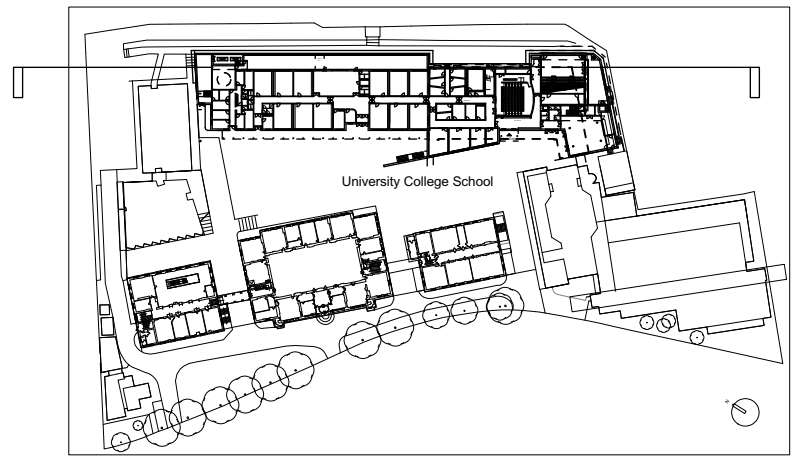

ed tooveyarchitects
studio 401 royle building
31 wenlock road
london n1 7sh
07880 725763
edtoovey@yahoo.co.uk

Revisions:
PLANNING ISSUE

- Always take site measurements to verify dimensions
- Refer to M&E Engineers drawings for all services

University College School : Project 200 East development
East Elevation/section Full proposed   Drwg No. 2037 / GE / 015 -
November 2023   Scale 1:500 @ A3