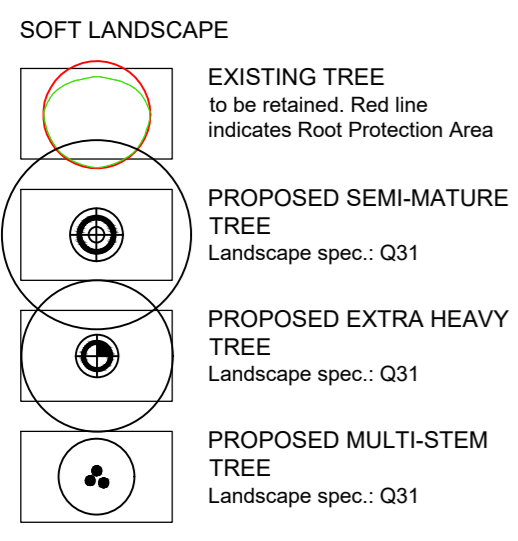

207 Round House Way/ Winding Vaults Way Scale: 1:100

Note: For planting schedule, see PLACE drawing GY00-PLA-ZZZ-ZZ-DR-LS-00215.

DO NOT SCALE FROM DRAWING

Table with 4 columns: Rev, Description, date, by checked. Rows include T00, C00, and C01.

Table with 4 columns: Rev, Description, date, by checked. Rows include T00, C00, and C01.

St. George North London, St. George House, 76 Crown Road, Twickenham, TW1 3EU

Project Title: Camden Goods Yard, Drawing Title: Softworks plan - Ground floor (3 of 15), Project Stage: Stage 4

PLACE Design + Planning logo and contact information, including address, phone, and drawing details.