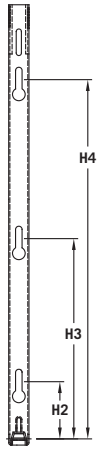

Planar Vertical mounting brackets

Height	H2		H3		H4	
	mm	in	mm	in	mm	in
1800	70.87	2.75	830	43.89	1590	63.58
2000	78.74	2.75	930	47.83	1790	71.46
2200	86.61	2.75	1030	51.77	1900	79.33