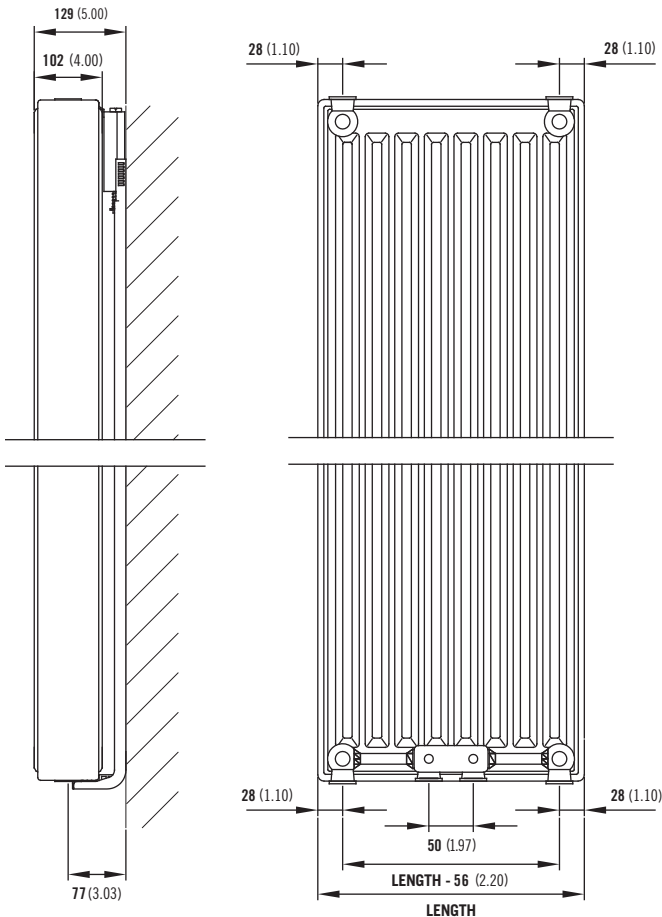

K2

40 Δt (65/55/20°C)

30 Δt (55/45/20°C)

Height	Length mm	Sections	Heat output			Heat output		
			UIN	Watts	Btu/hr	UIN	Watts	Btu/hr
1800	400	12	30182204	1104	3767	30182204	760	2594
	500	15	30182205	1380	4709	30182205	950	3242
	600	18	30182206	1656	5651	30182206	1140	3890
	700	21	30182207	1932	6592	30182207	1330	4539
2000	400	12	30202204	1185	4043	30202204	816	2783
	500	15	30202205	1481	5053	30202205	1020	3479
	600	18	30202206	1777	6064	30202206	1224	4175
	700	21	30202207	2073	7075	30202207	1428	4871
2200	400	12	30222204	1266	4318	30222204	871	2973
	500	15	30222205	1582	5398	30222205	1089	3716
	600	18	30222206	1898	6477	30222206	1307	4460
	700	21	30222207	2215	7557	30222207	1525	5203

EN 442 Certification Data – CETIAT tested in accordance with BS EN 442

Type	K2		
	1800	2000	2200
Height	1800	2000	2200
W/m at 75/65/20	3690	3960	4230
n-coefficients	1.32	1.33	1.33
Heated Surface Area (m ² /m)	29.90	37.74	38.66
Weight (kg/m)	105.30	116.40	126.60
Water Contents (l/m)	15.90	17.70	20.10
Wall to tap centre (mm)	77	77	77

Planar Vertical mounting brackets

Height	H2		H3		H4	
	mm	in	mm	in	mm	in
1800	70.87	2.75	830	43.89	1590	63.58
2000	78.74	2.75	930	47.83	1790	71.46
2200	86.61	2.75	1030	51.77	1900	79.33

Planar piping options

Planar Vertical wall mounting information

All dimensions in mm. Inches in brackets.

Comes complete with Stelrad's class leading safety bracket.

colourful inspiration

A shade for every room, for every interior. Opt for warm elegance, baroque ambience or modern minimalism. With Stelrad, you can heat your home in colour. Choose from a full range of stylish radiator colours.