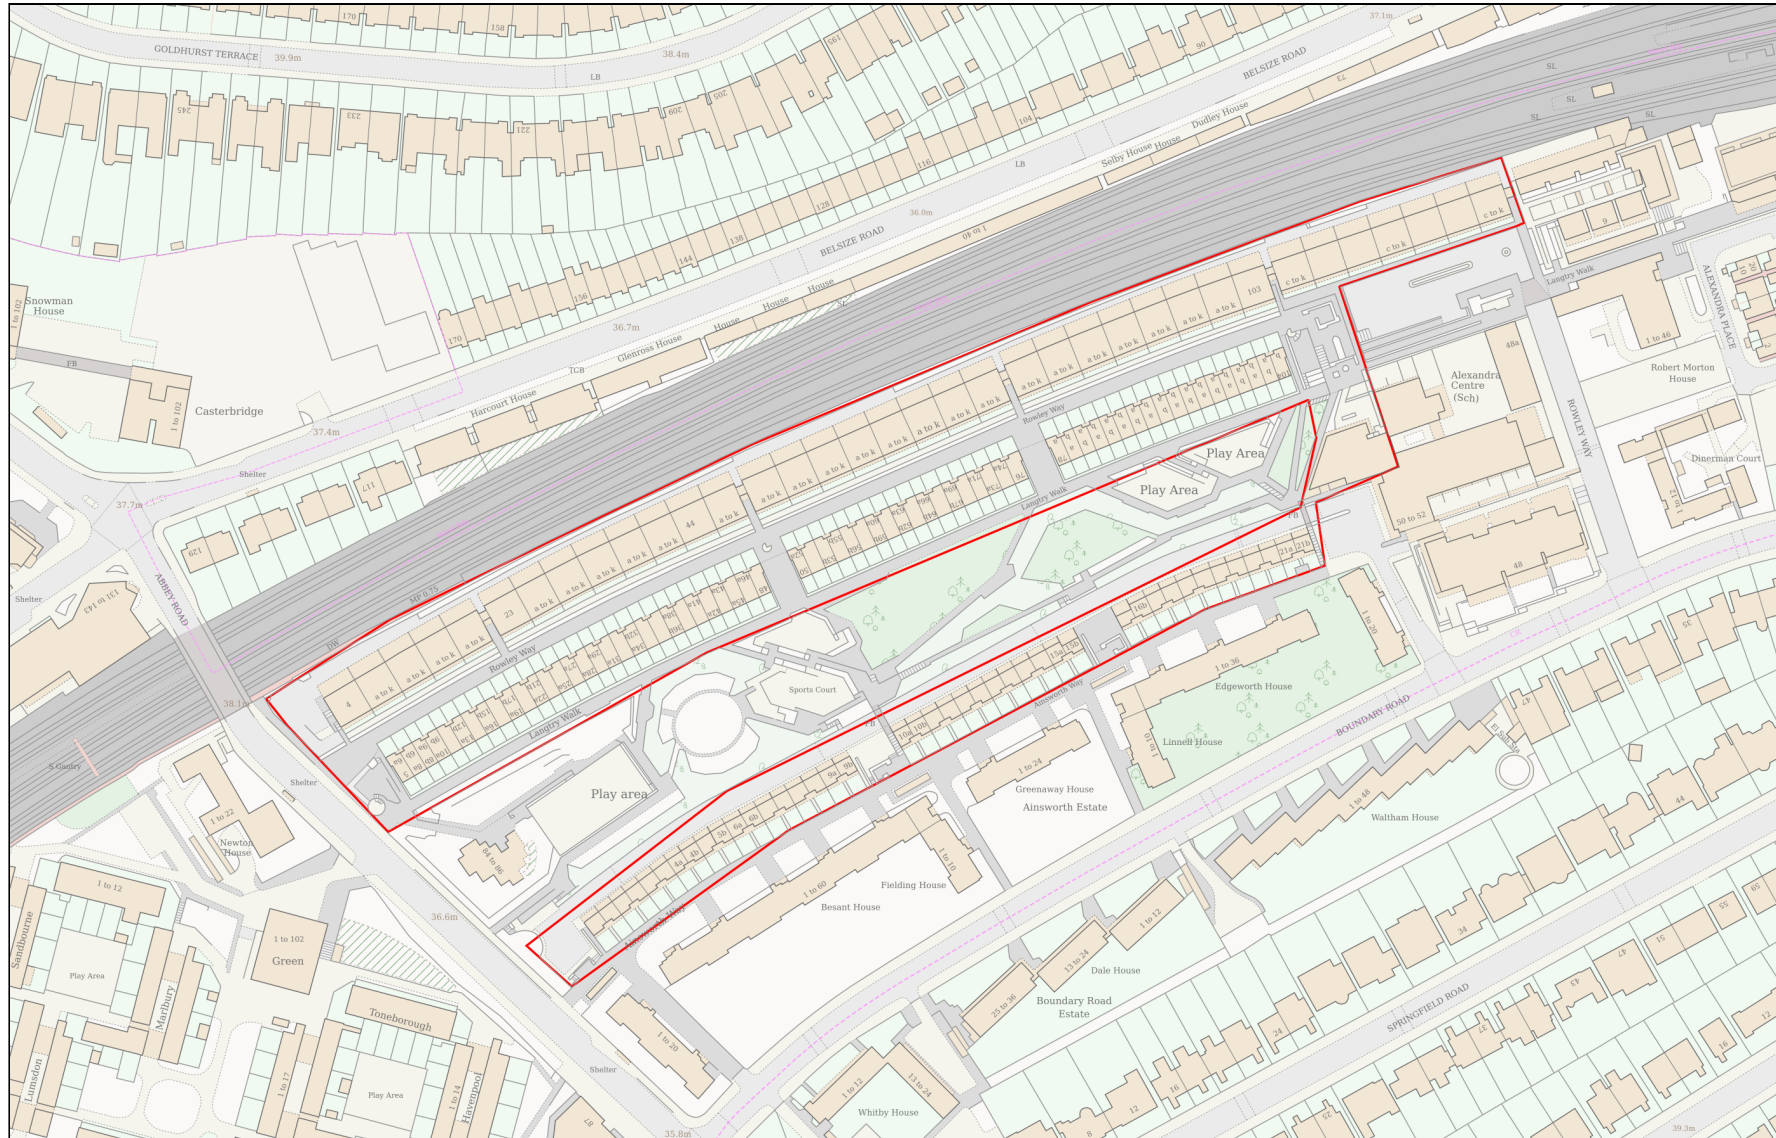

# Location Plan

Site Address: Easting: 526056 Northing: 183913

Date Produced: 02-Jan-2025

Scale: 1:2500 @A4

Planning Portal Reference: PP-12660311v2