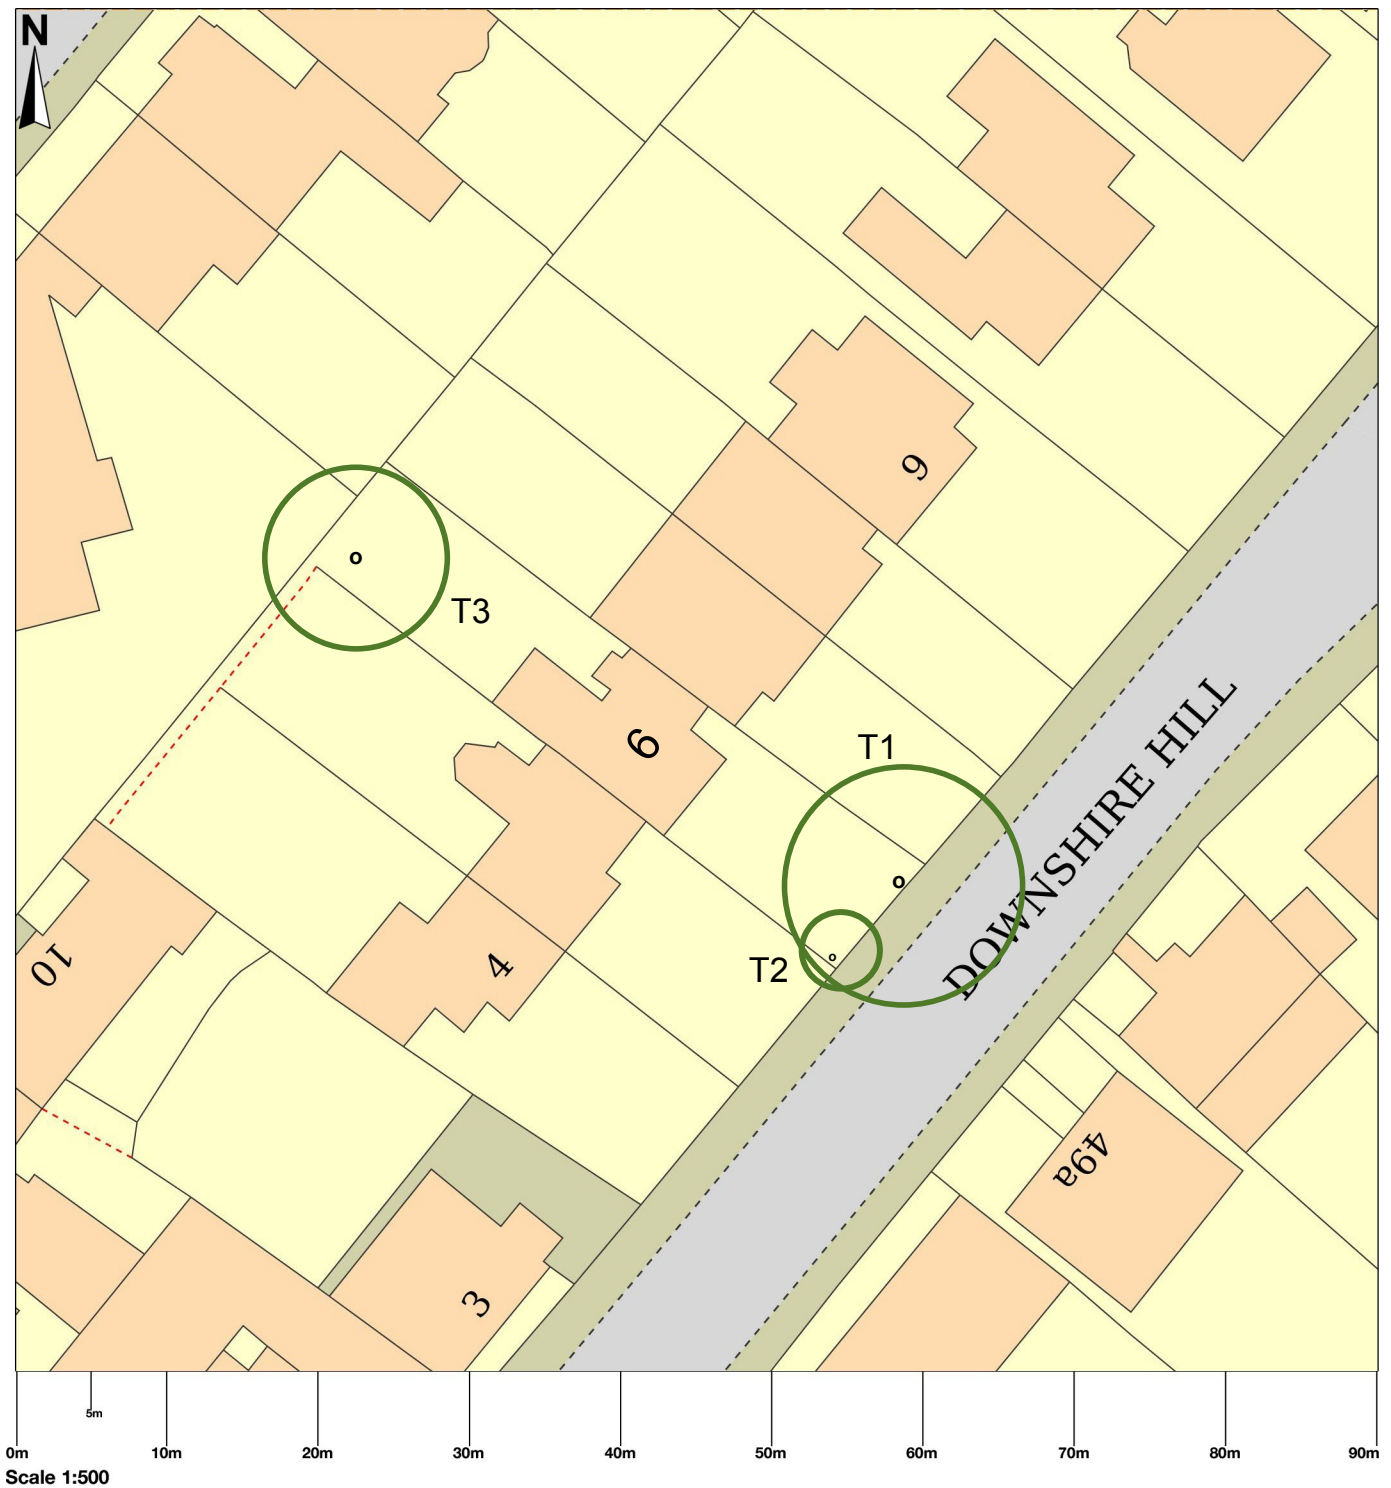

APPENDIX B: TREE SURVEY SITE PLAN

SITE: 6 Downshire Hill, London, NW3 1NR

DWG REF: T001

DATE: 29.11.23

Scale 1:500 @ A4
Trees not plotted via GIS

Arboricultural Report Reference: AR/MF/0222/23
Site: 6 Downshire Hill, London, NW3 1NR
Date: December 2023