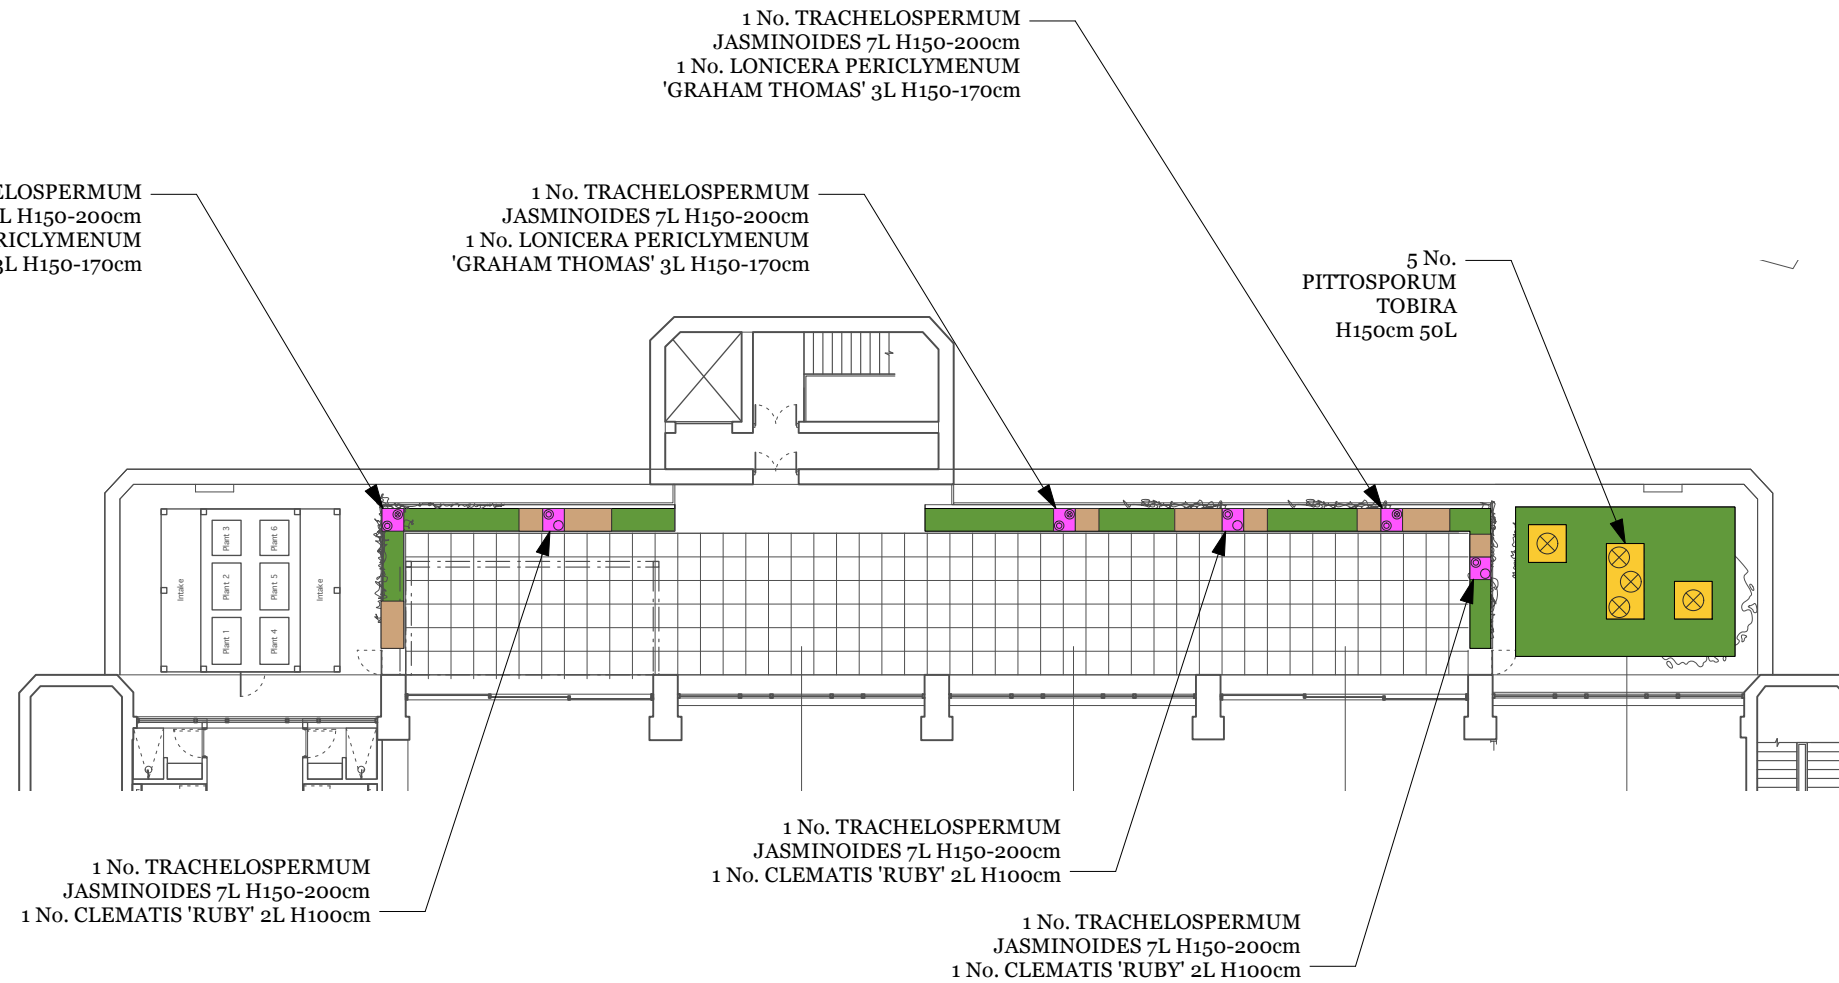

NOTES

REVISIONS

A	16.11.23	ORIGINAL
---	----------	----------

TILLY DALLAS  
*Garden Design*

PROJECT	125 Finchley Road	
CLIENT	Wendover Partners	
TITLE	125FR_PLAN_007_A	

DRAWING NO.	STATUS	DATE
007	PLANNING	16.11.23
DRAWN BY	CHECKED BY	SCALE
TD	EB	1:200 at A3

NOT TO BE USED AS SETTING OUT DRAWING