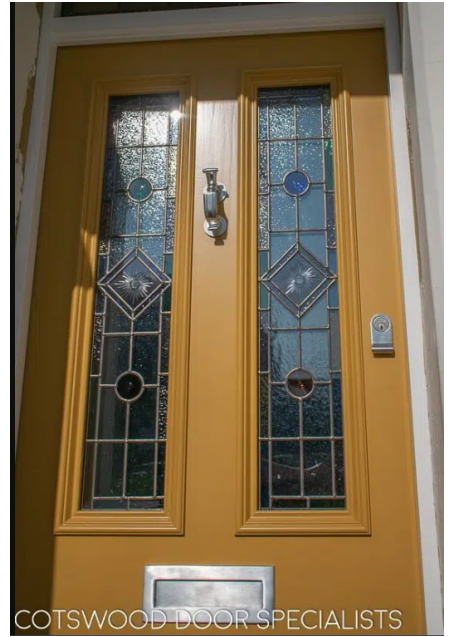

690

90 Stiles

2145

Door and new frame

57mm thick front door Mortise and tenon jointed
 Insulated panels and FSC timber
 Accoya Door 12 Year guarantee
 Accoya Frame 12 Year guarantee
 Uncompromised fitting.
 Fully draught and weather proofed
 Exitex Sill & Wooden weatherboard
 Part L Compliant (BWF Certification)