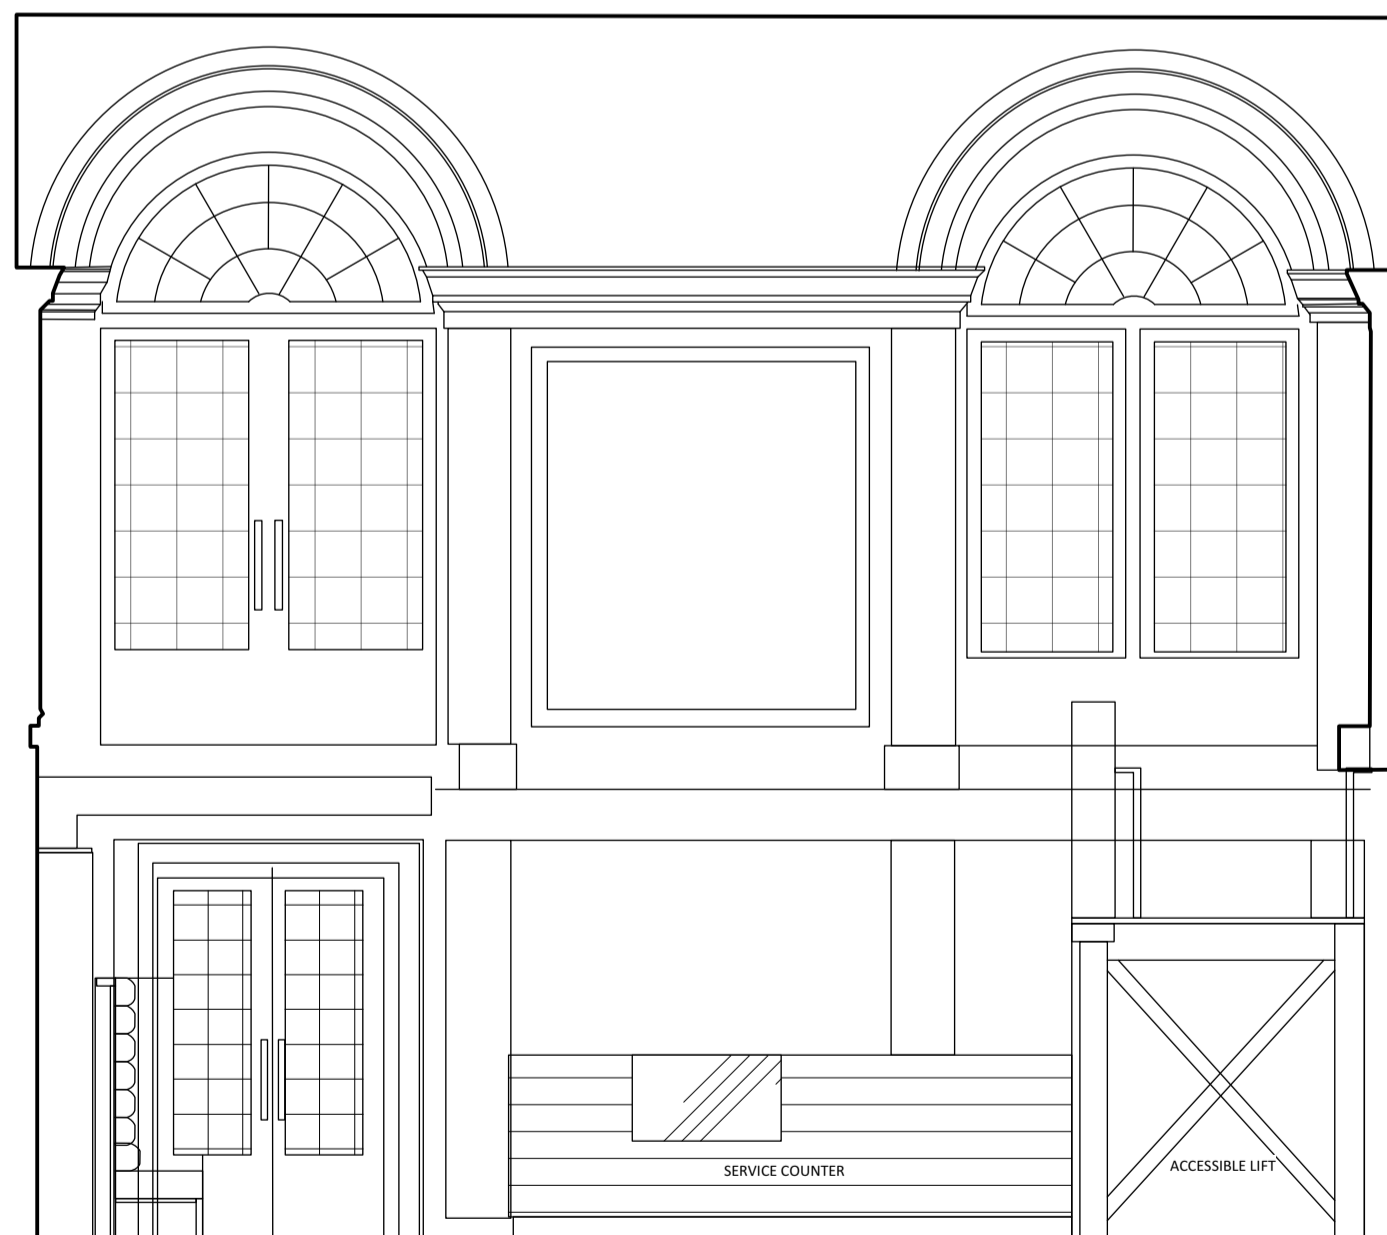

NOTES:

Ele Existing West Elevation
4782-XX P-00-400
Scale: 1:50

Ele Existing North Elevation
4782-XX P-00-400
Scale: 1:50

Ele Existing East Elevation
4782-XX P-00-400
Scale: 1:50

Ele Existing South Elevation
4782-XX P-00-400
Scale: 1:50

REVISIONS:

Rev:	Date:	Drawn:	Checked:

Details:

Status:

INFORMATION

abda
DESIGN

Project
BMA- Garden Cafe
Tavistock Square, London WC1H 9JZ

Client	Date	Drawn
CH&CO BMA	07/11/23	ATR