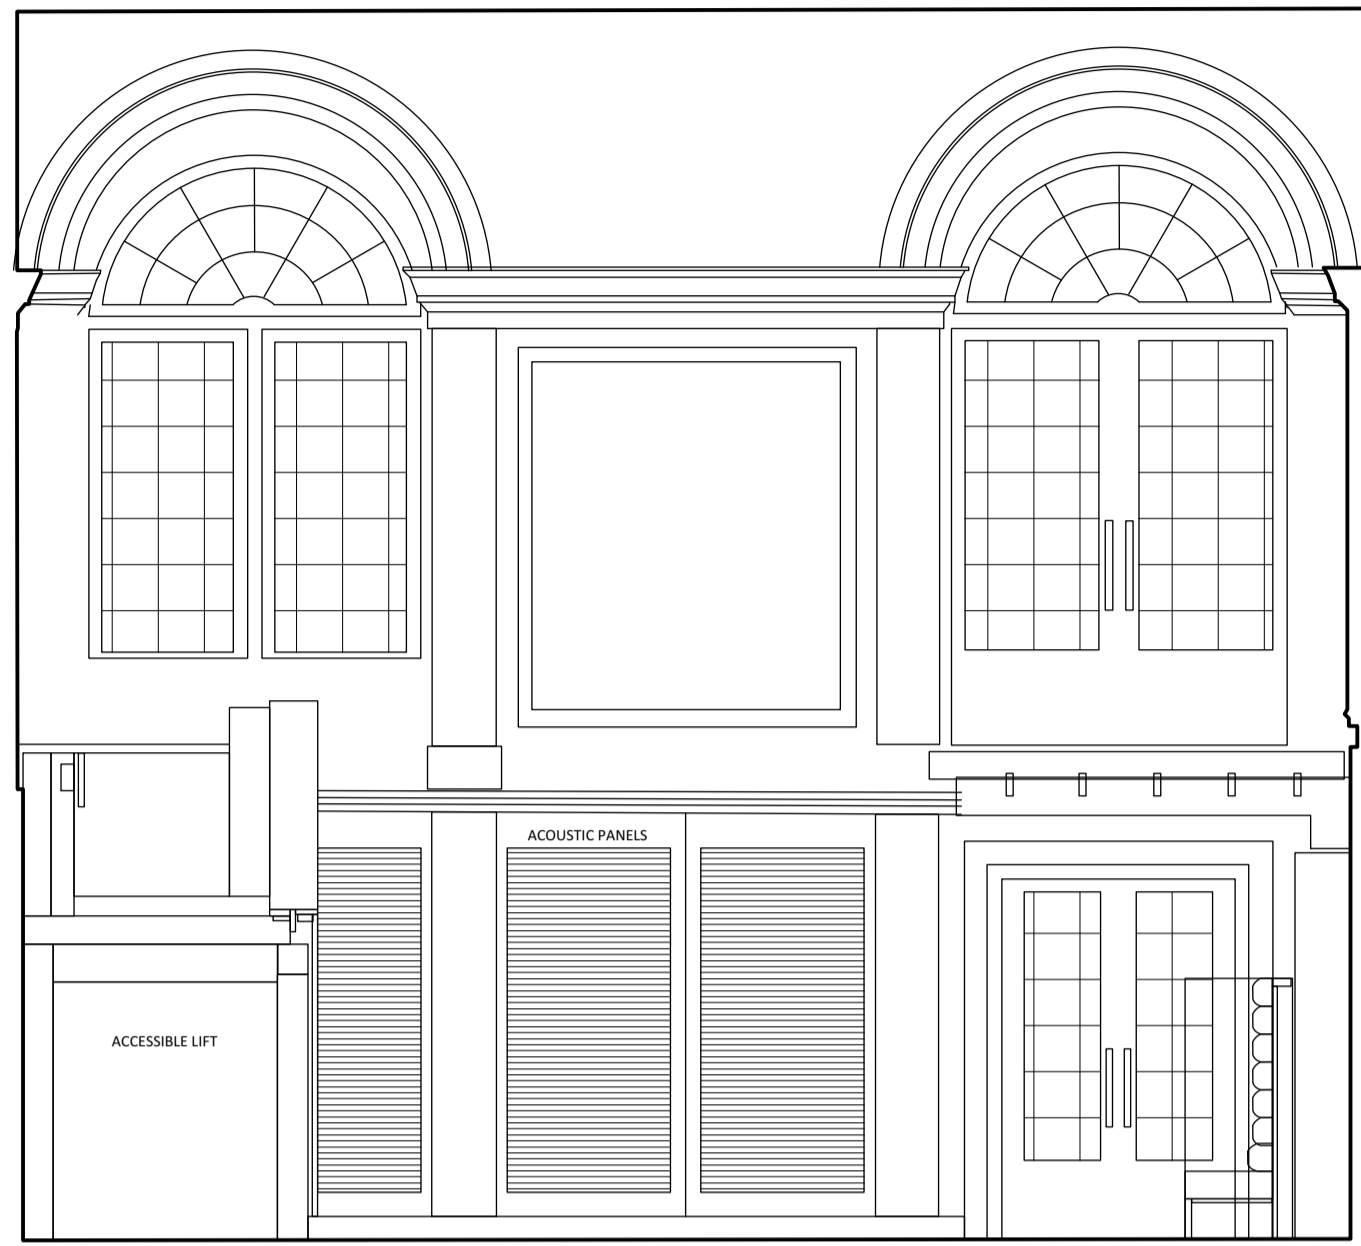

NOTES:

Ele Existing West Elevation
4782-XX P-00-400
Scale: 1:50

Ele Existing North Elevation
4782-XX P-00-400
Scale: 1:50

Ele Existing East Elevation
4782-XX P-00-400
Scale: 1:50

Ele Existing South Elevation
4782-XX P-00-400
Scale: 1:50

REVISIONS:

Rev:	Date:	Drawn:	Checked:

Details:

Status:

INFORMATION

abda
DESIGN

Project
BMA- Garden Cafe
Tavistock Square, London WC1H 9JZ

Client	Date	Drawn
CH&CO BMA	07/11/23	ATR