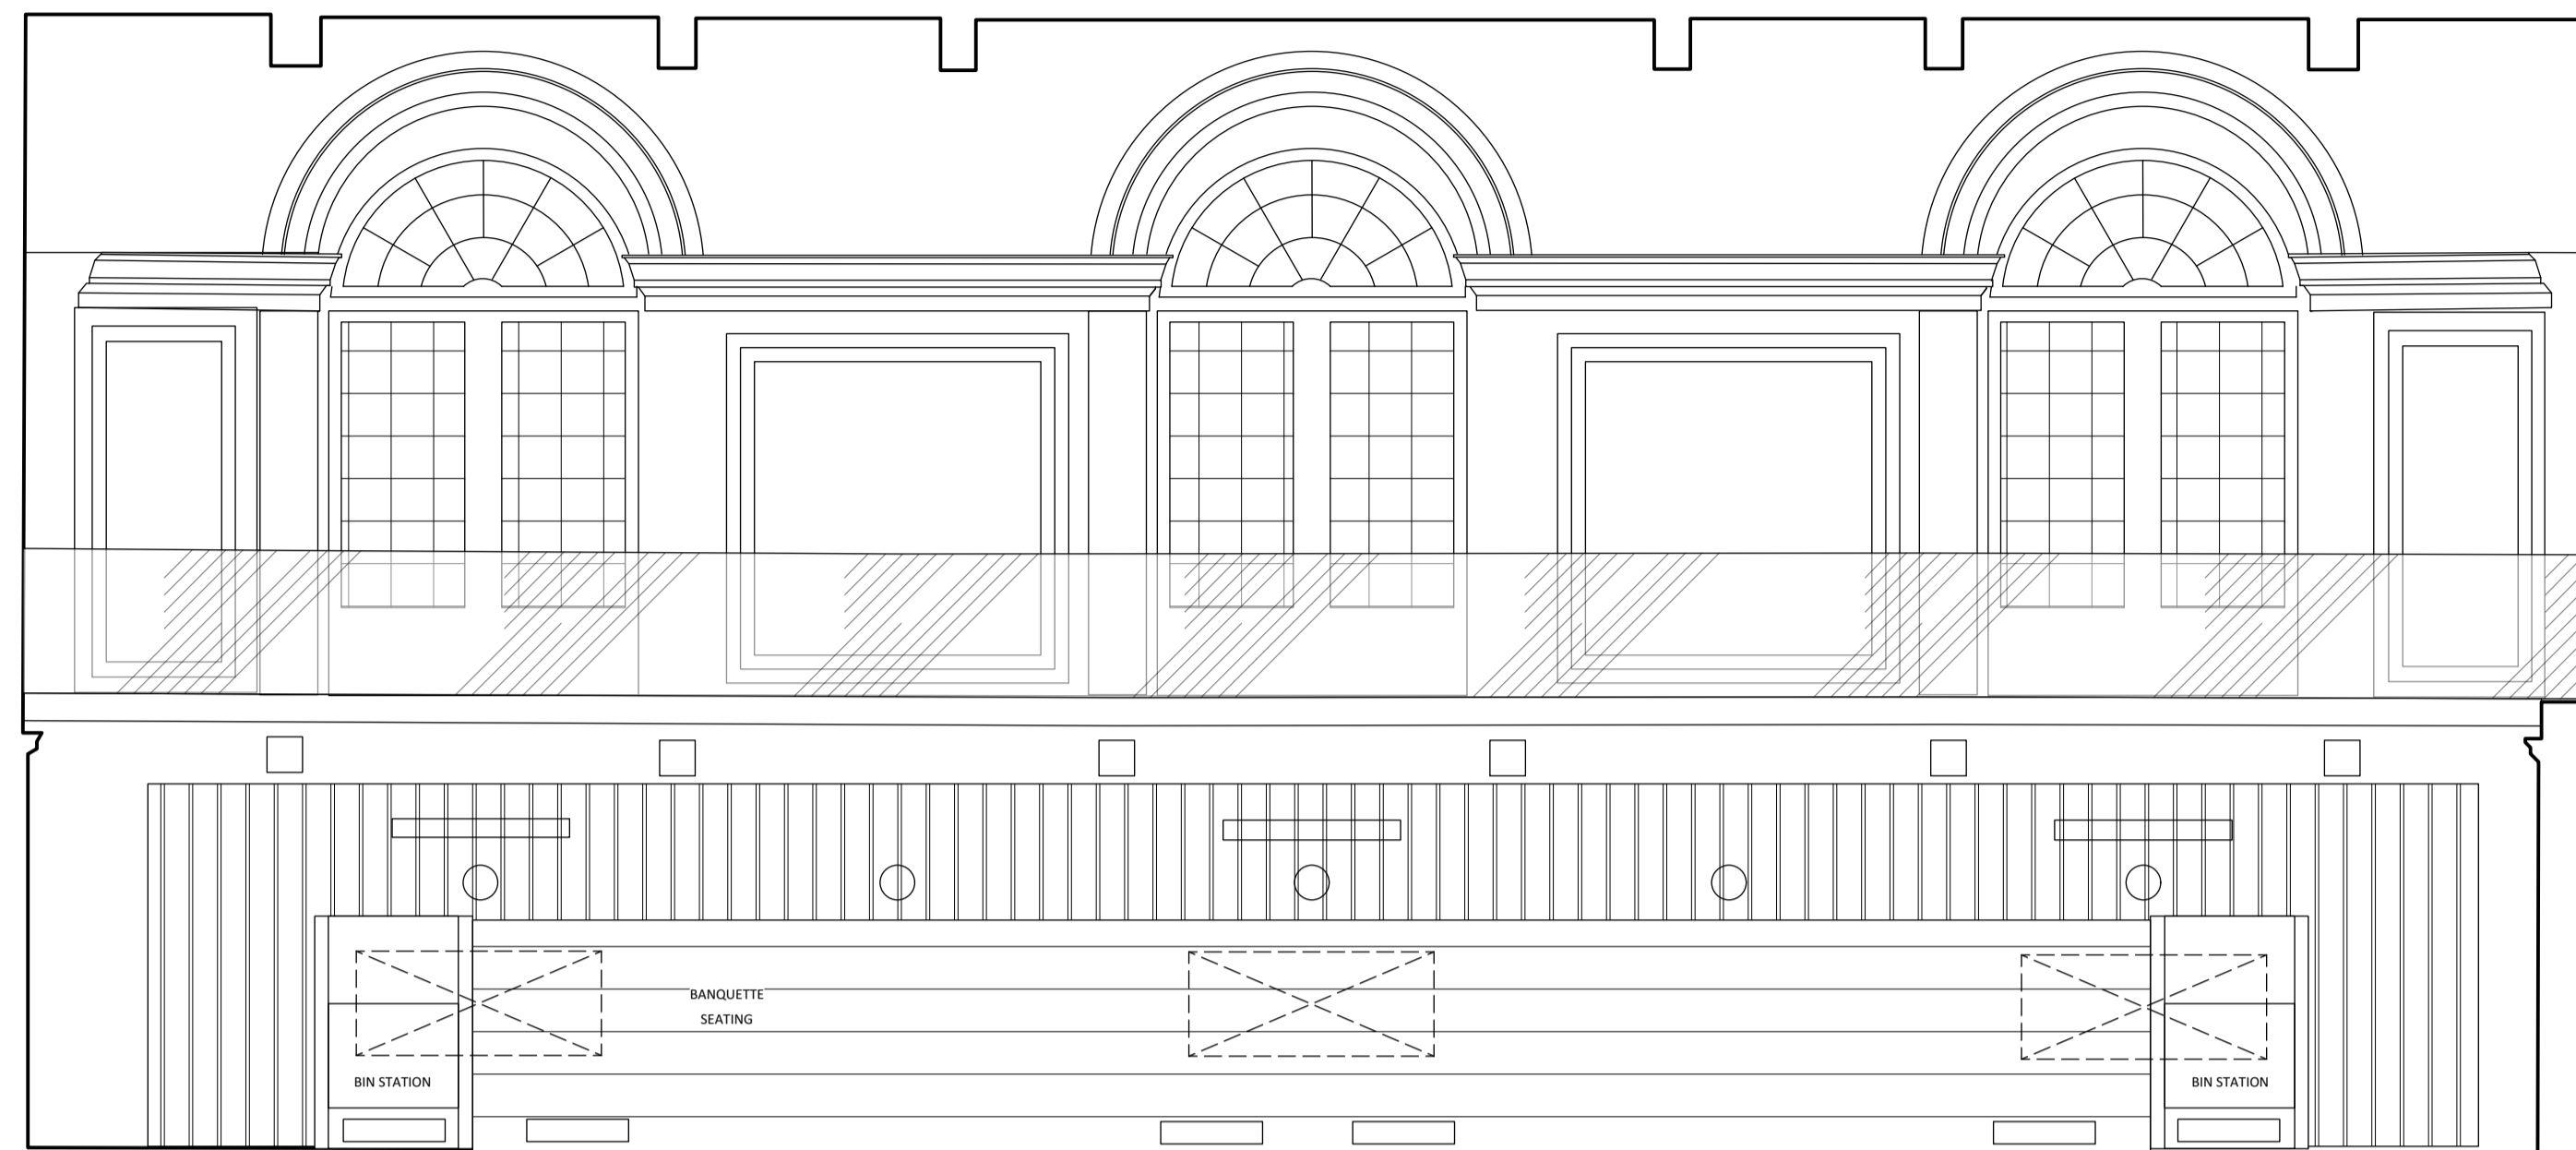

NOTES:

Ele Existing West Elevation
4782-XX P-00-400
Scale: 1:50

Ele Existing North Elevation
4782-XX P-00-400
Scale: 1:50

Ele Existing East Elevation
4782-XX P-00-400
Scale: 1:50

Ele Existing South Elevation
4782-XX P-00-400
Scale: 1:50

REVISIONS:

Rev:	Date:	Drawn:	Checked:

Details:

Status:

INFORMATION

abda
DESIGN

Project
BMA- Garden Cafe
Tavistock Square, London WC1H 9JZ

Client	Date	Drawn
CH&CO BMA	07/11/23	ATR