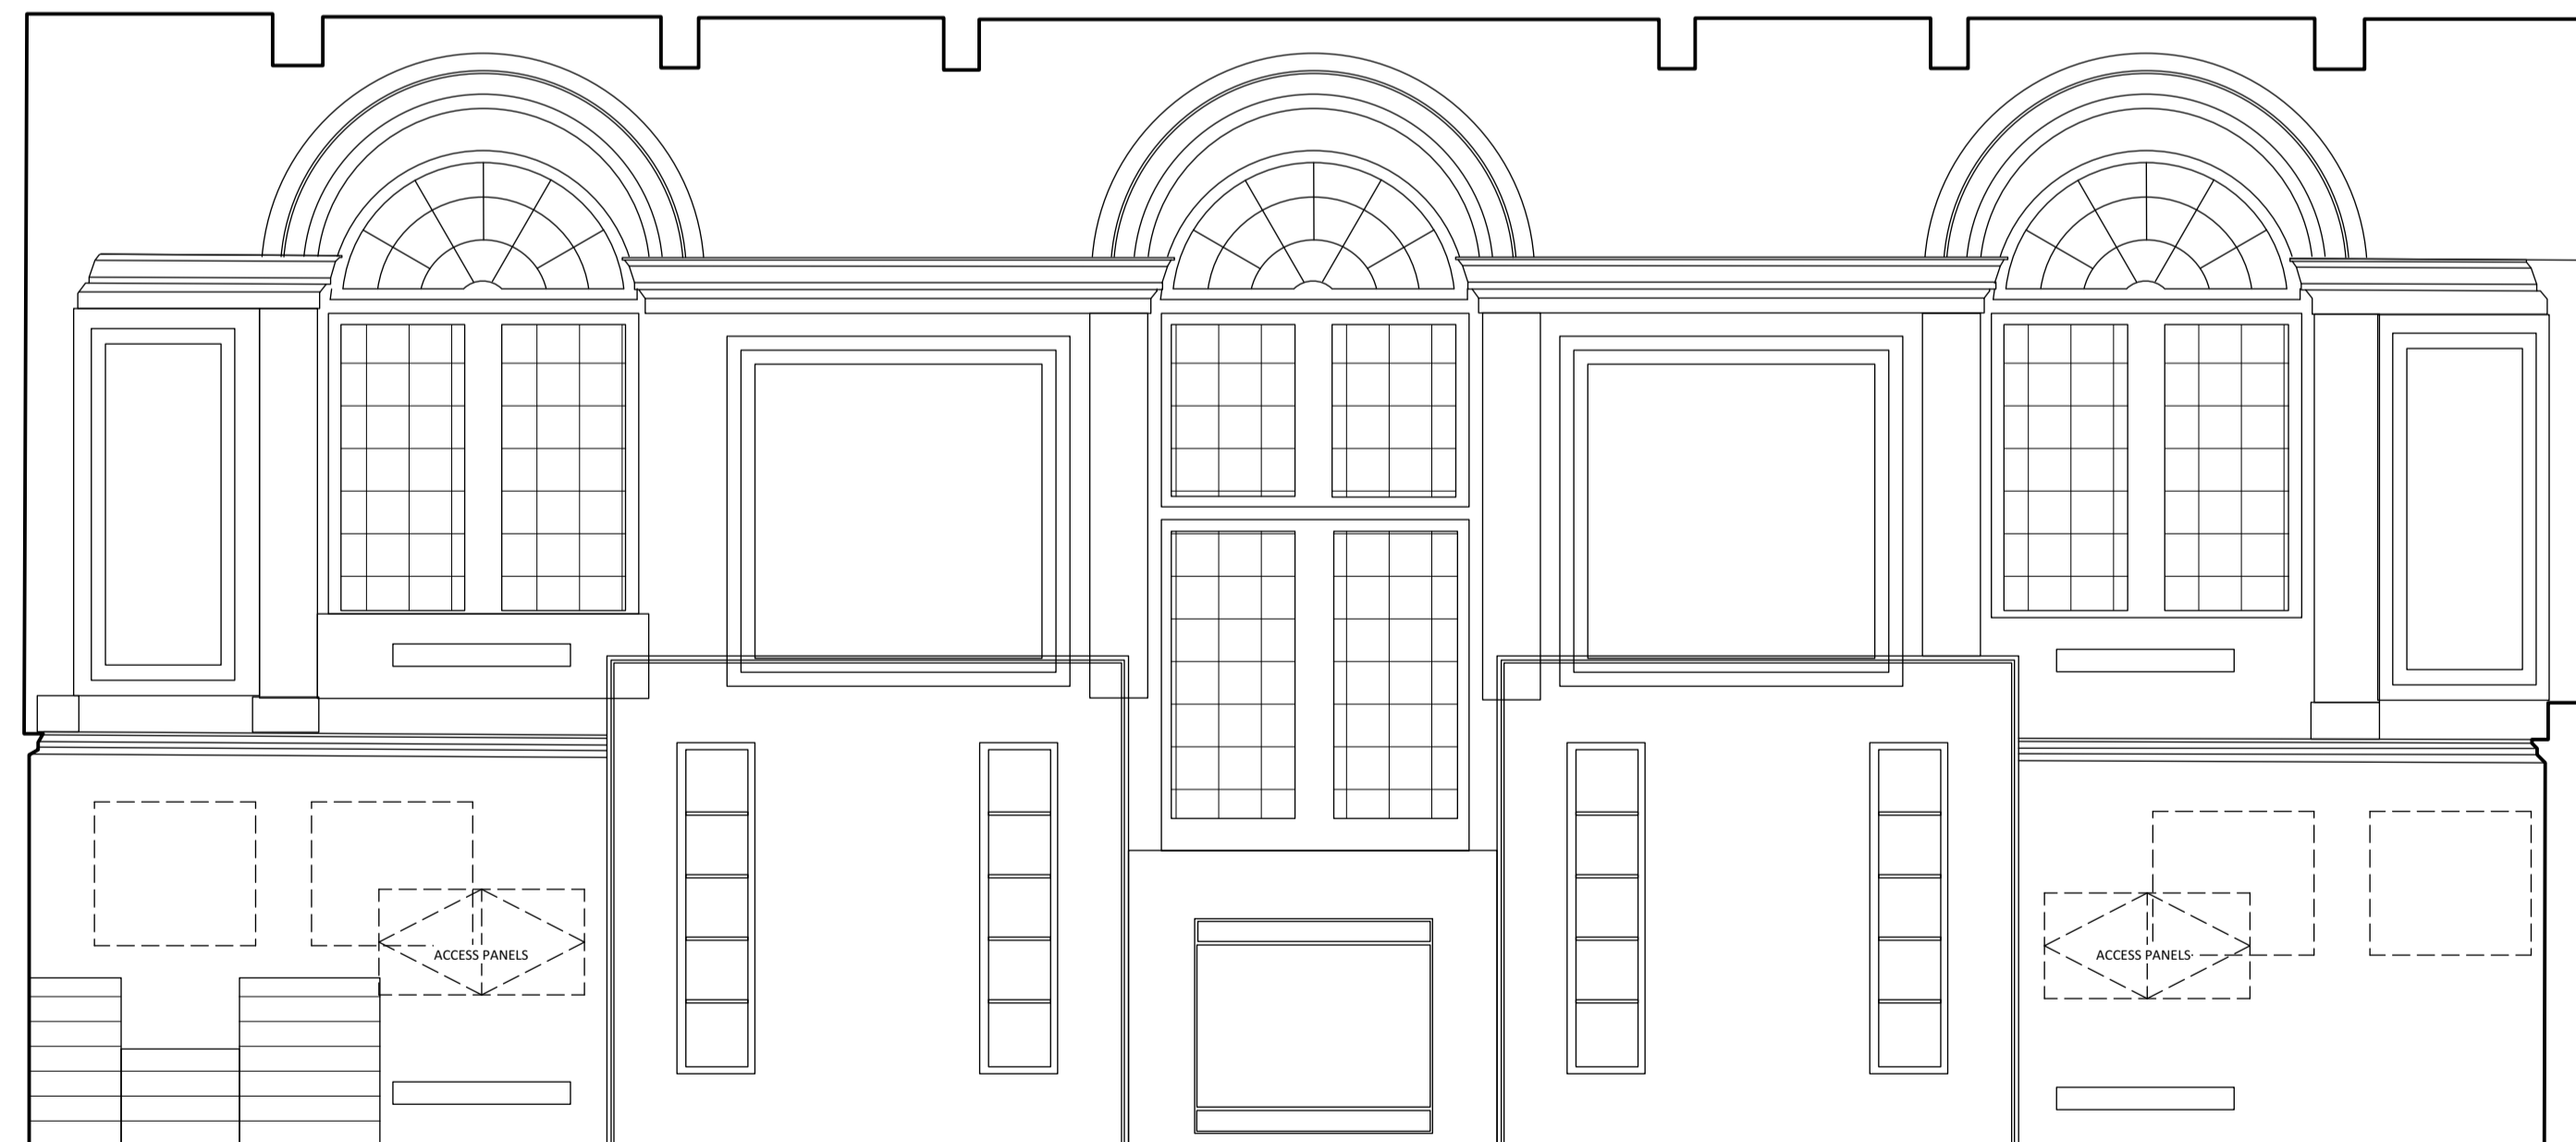

NOTES:

Ele Existing West Elevation
4782-XX P-00-400
Scale: 1:50

Ele Existing North Elevation
4782-XX P-00-400
Scale: 1:50

Ele Existing East Elevation
4782-XX P-00-400
Scale: 1:50

Ele Existing South Elevation
4782-XX P-00-400
Scale: 1:50

REVISIONS:

Rev:	Date:	Drawn:	Checked:

Details:

Status:

INFORMATION

abda
DESIGN

Project
BMA- Garden Cafe
Tavistock Square, London WC1H 9JZ

Client	Date	Drawn
CH&CO BMA	07/11/23	ATR