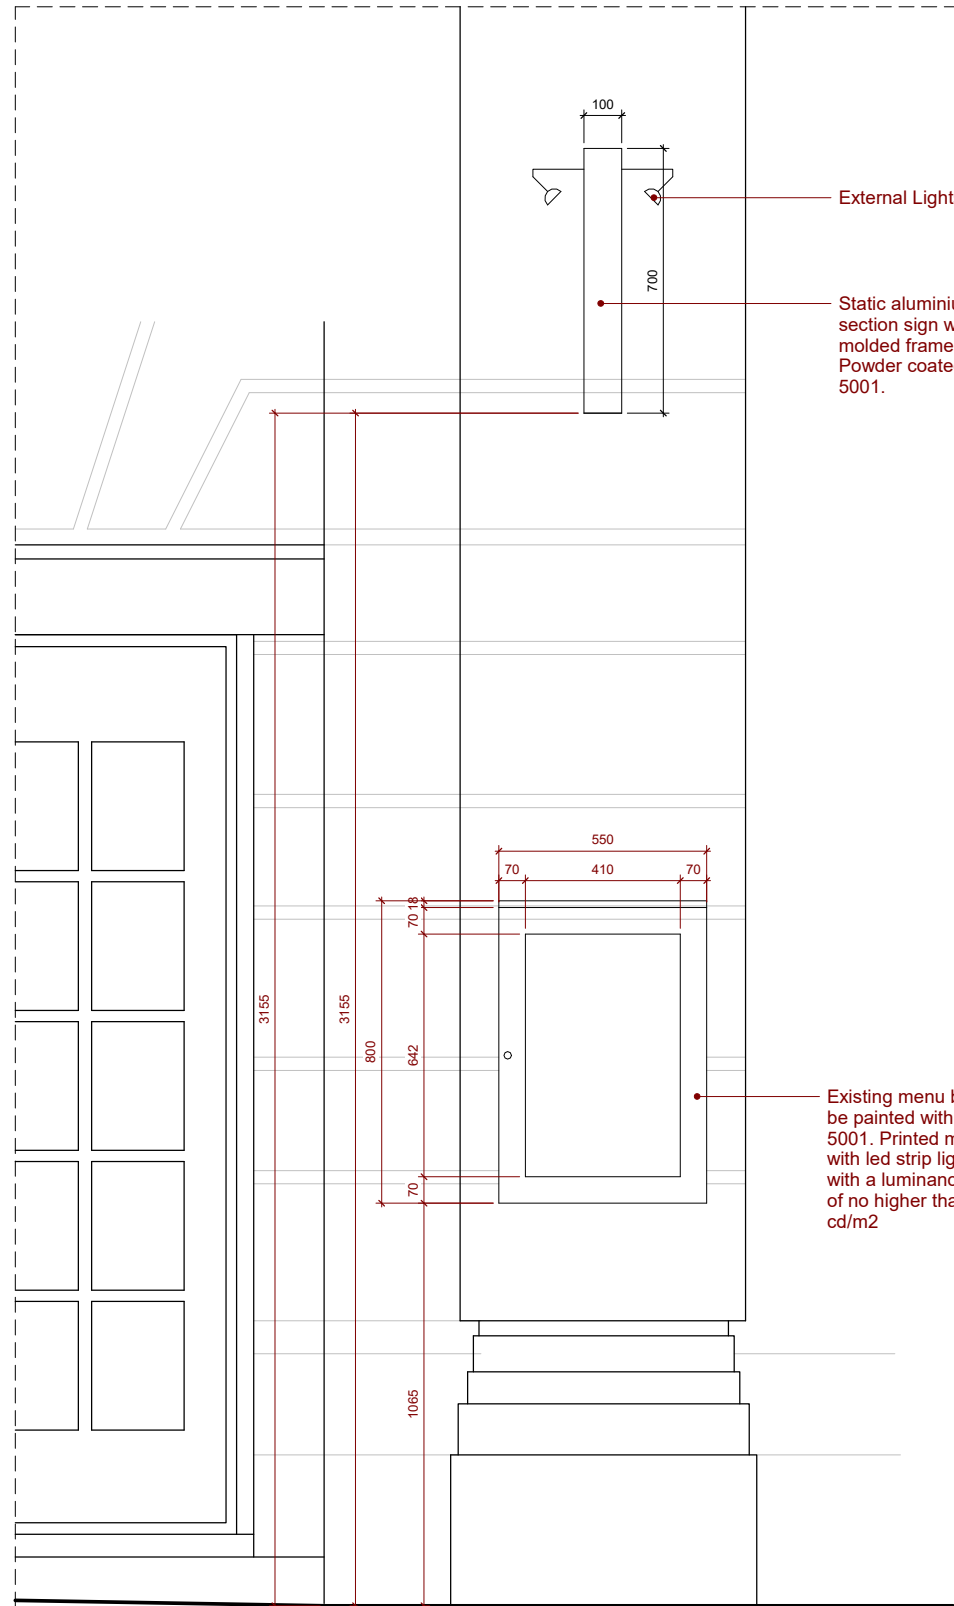

No.	Description	Date

3 Display Menu Section
1 : 10

Existing Image

Existing Image

Existing Image

Existing Image

Proposal View

2 Part Elevation
1 : 10

Project Status	
Planning	
CONTRACTORS MUST VERIFY ALL DIMENSIONS ON SITE BEFORE STARTING WORK. THIS DRAWING IS COPYRIGHT.	
Project	
42 Kingsway WC2B 6EX	
Client	
Zeren Food Limited	
Drawing Title	
Signage Details	
Project Number	Date
221108	November 22
Drawn by	Checked by
Author	Checker
Scale	Revision
1 : 20 @ A3	
1 : 10 @ A1	
Drawing No.	
AP502	
29/11/2023 12:20:00	