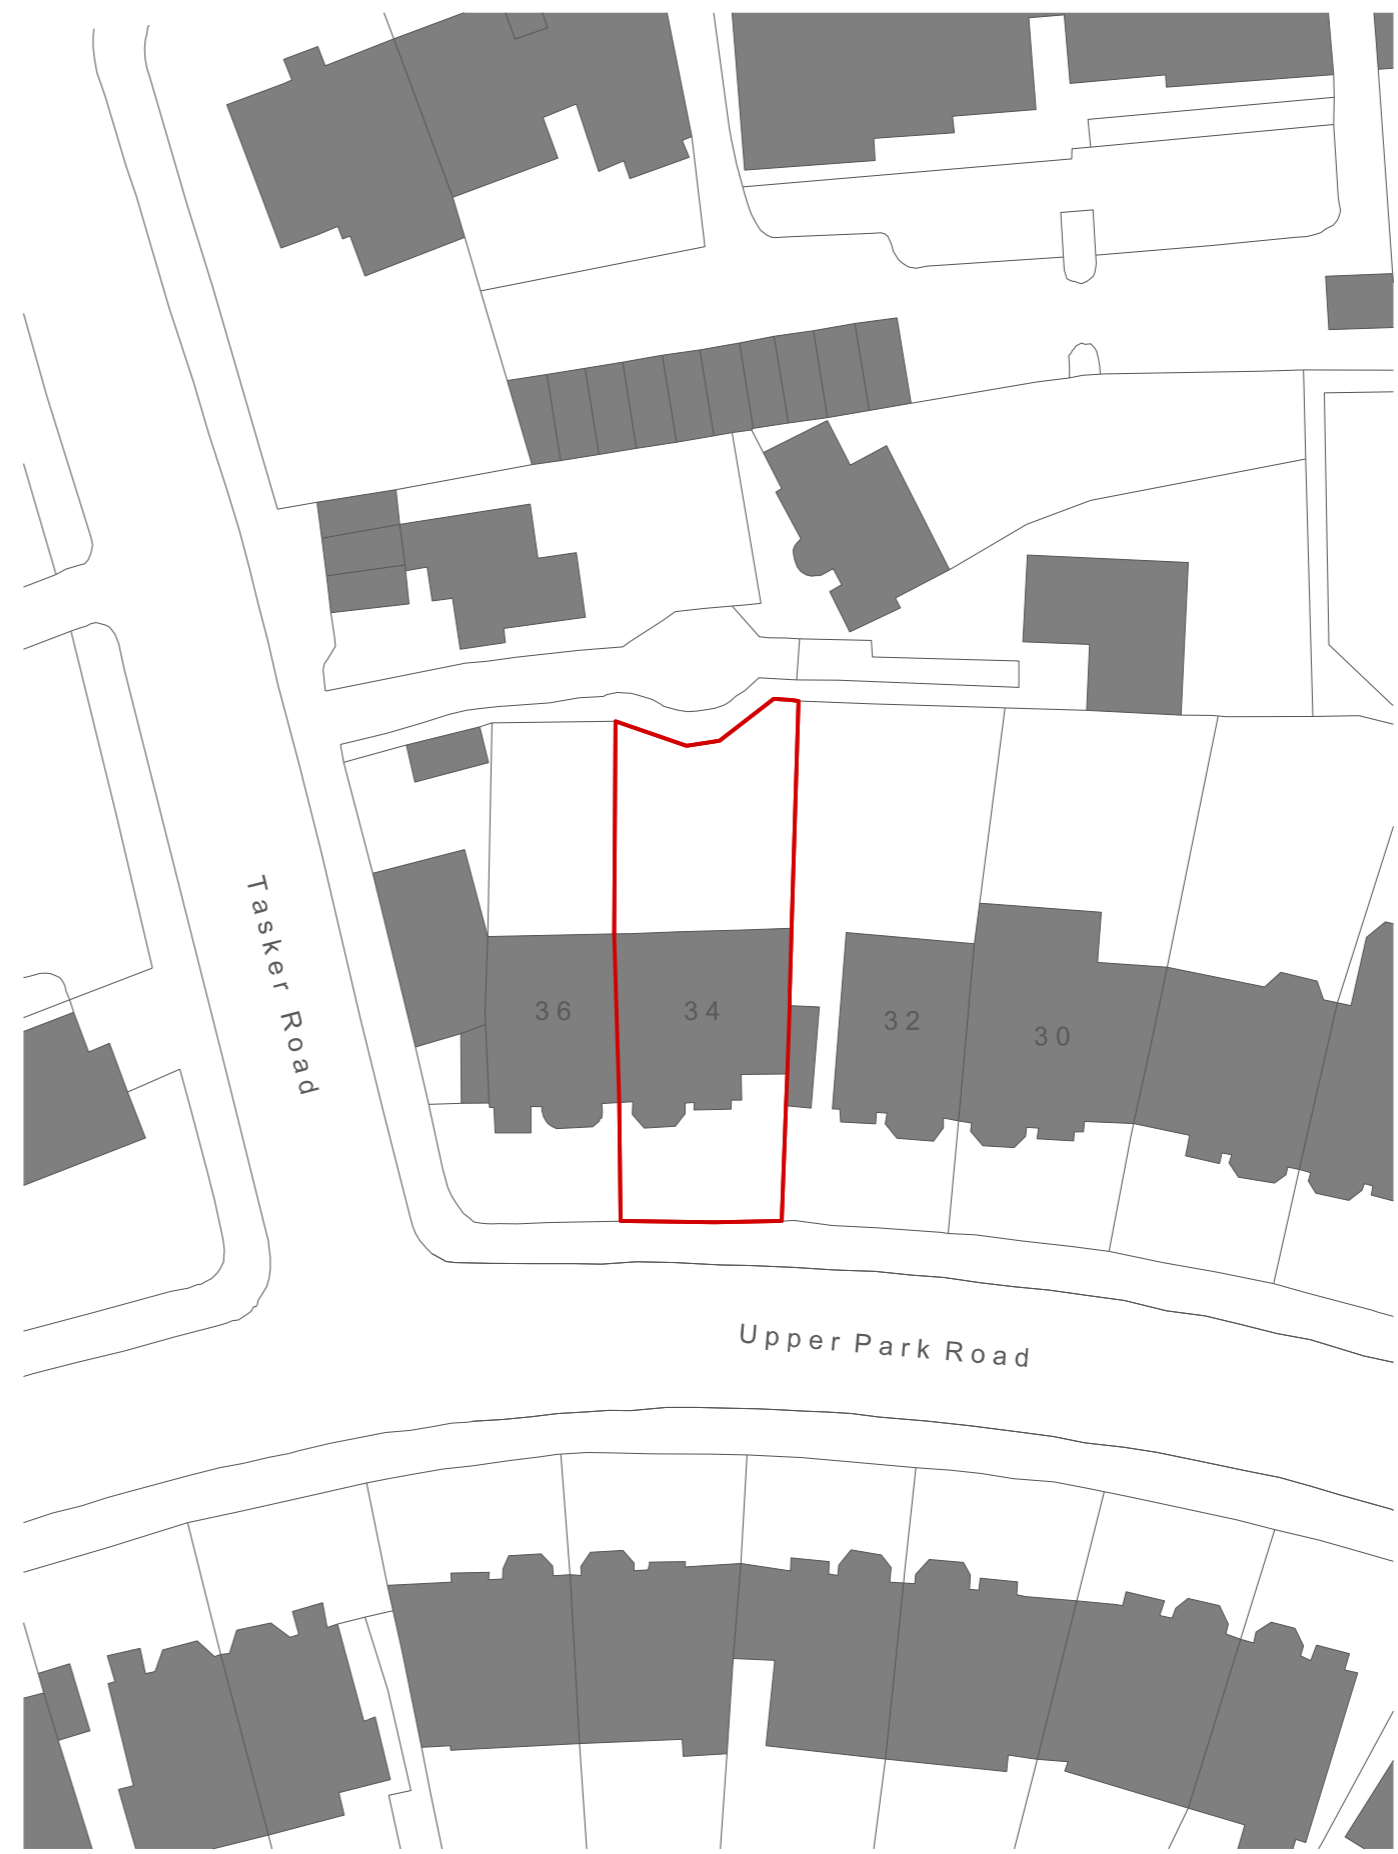

SITE LAYOUT PLAN
1:500 @ A3