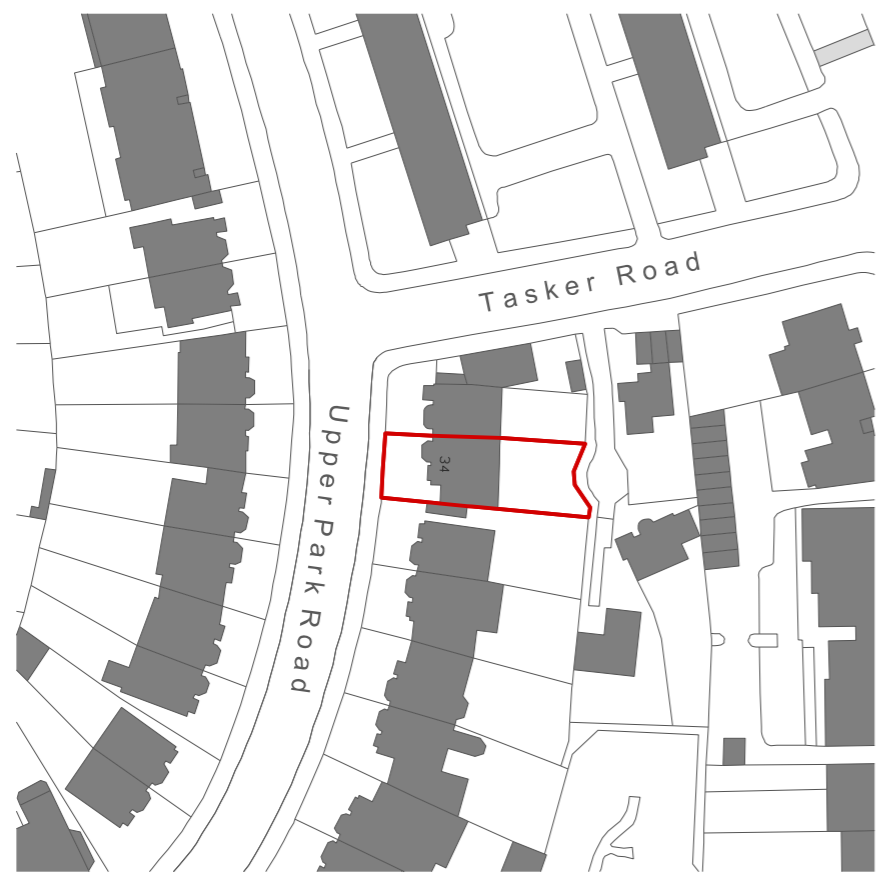

Legend

- Site Boundary Approximate
- Building/s

Revisions

R	Date	Description
00	17.11.23	Planning Issue

Project

Upper Park Road
34 Upper Park Road, Belsize Park, London, NW3 2UT

Drawing

Site Location & Site Layout Plan
Existing

Status

Planning

Scale Format
As Noted A3

Drawing Reference Revision
0793-03-1050 **00**

SITE LOCATION PLAN
1:1250 @ A3