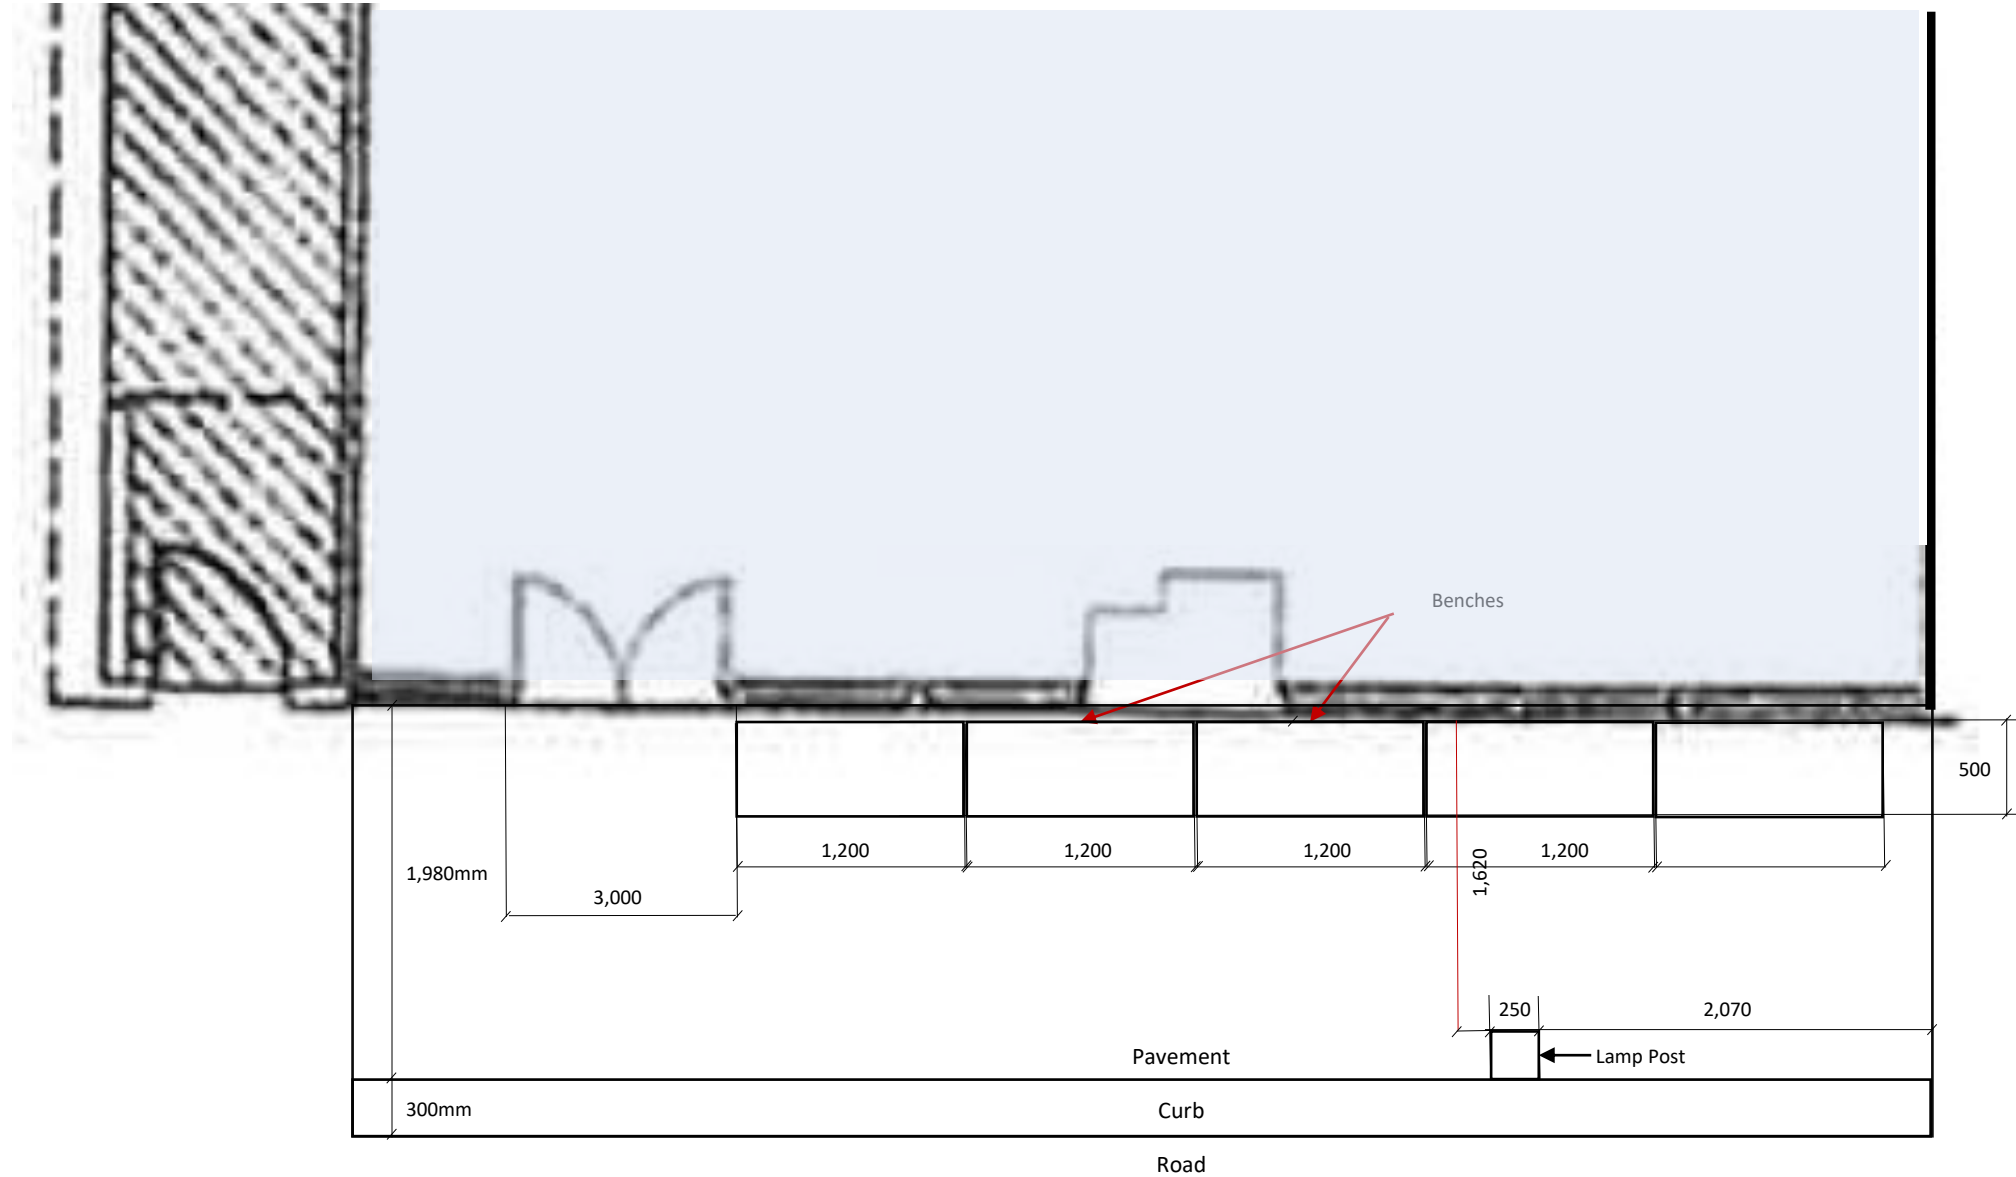


ARTIFACTS COFFEE & CULTURE

- Pavement
License

(14 – 16 Leather Lane)

November 2023

Rel: 1.0

14 – 16 Leather Lane – Layout with Pavement

Total Size: 1,395 SqFt
 Ground Floor: 997 SqFt
 Basement: 398 SqFt

Key:

Coffee Counter & Service Desk	Bar Stools	Pavement
Bar Height cocktail table	Shop Boundary	Outdoor Benches
Changing Rooms	Fire Extinguishers	Basement Outline
Apparel	Lamp Post	
Seating Areas		

Scale 1cm :100cm

14 – 16 Leather Lane – Detailed Pavement Layout

Total Size: 1,395 SqFt
Ground Floor: 997 SqFt
Basement: 398 SqFt

Scale 1cm :40cm