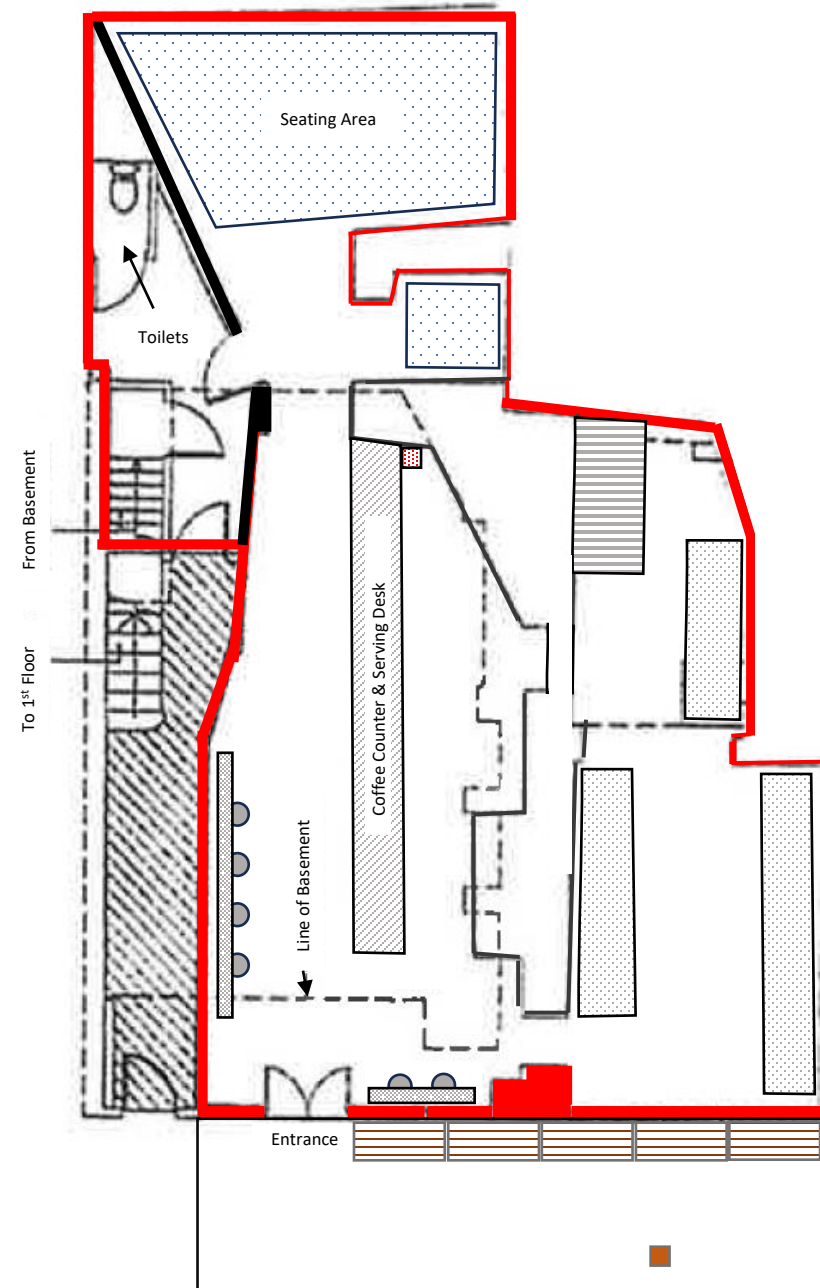


ARTIFACTS COFFEE & CULTURE

- Pavement
License

(14 – 16 Leather Lane)

November 2023

Rel: 1.0

14 – 16 Leather Lane – Layout with Pavement

Total Size: 1,395 SqFt
 Ground Floor: 997 SqFt
 Basement: 398 SqFt

Key:

Coffee Counter & Service Desk	Bar Stools	Pavement
Bar Height cocktail table	Shop Boundary	Outdoor Benches
Changing Rooms	Fire Extinguishers	Basement Outline
Apparel	Lamp Post	
Seating Areas		

Scale 1cm :100cm

14 – 16 Leather Lane – Detailed Pavement Layout

Total Size: 1,395 SqFt
Ground Floor: 997 SqFt
Basement: 398 SqFt

Scale 1cm :40cm